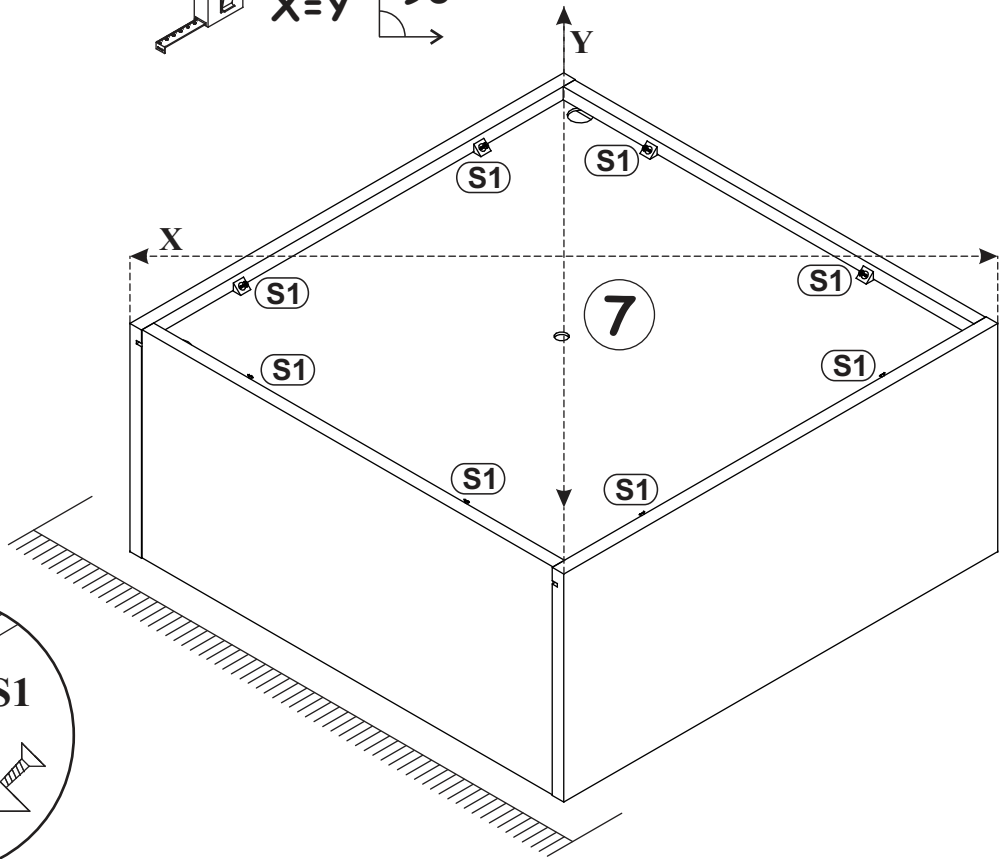

S1

x8

6

7

ZR1

x2

D6

x4