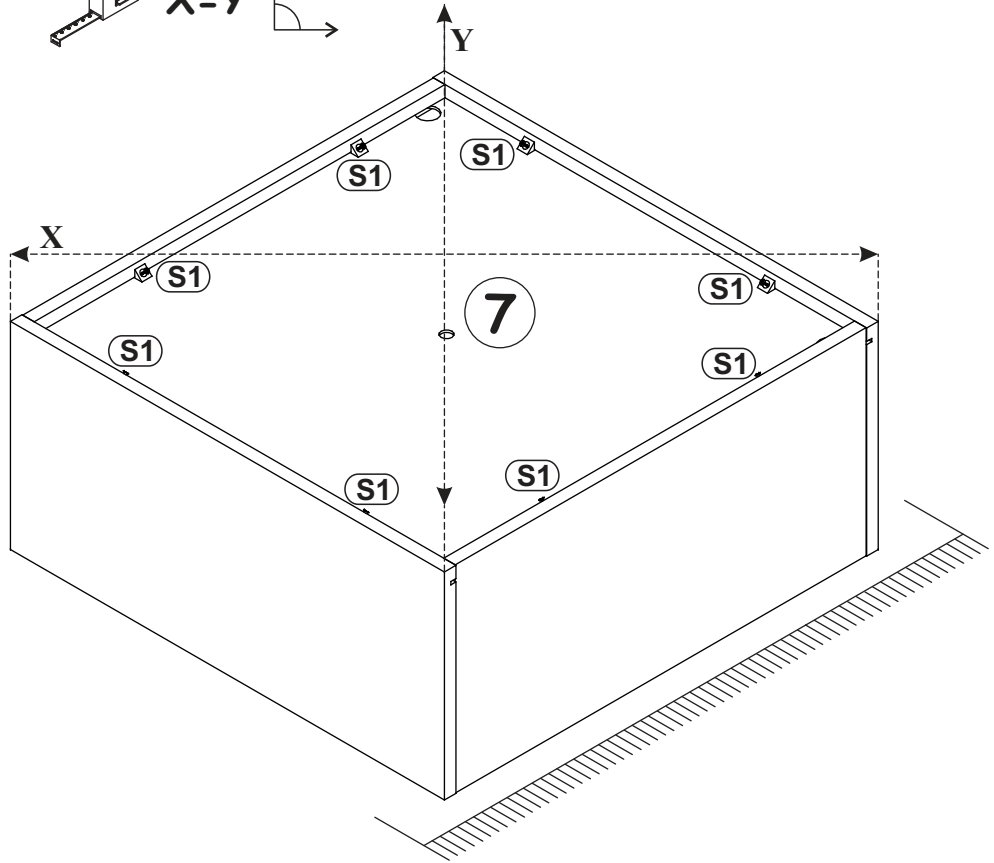

S1

x8

12

13

ZR1

x2

D6

x4