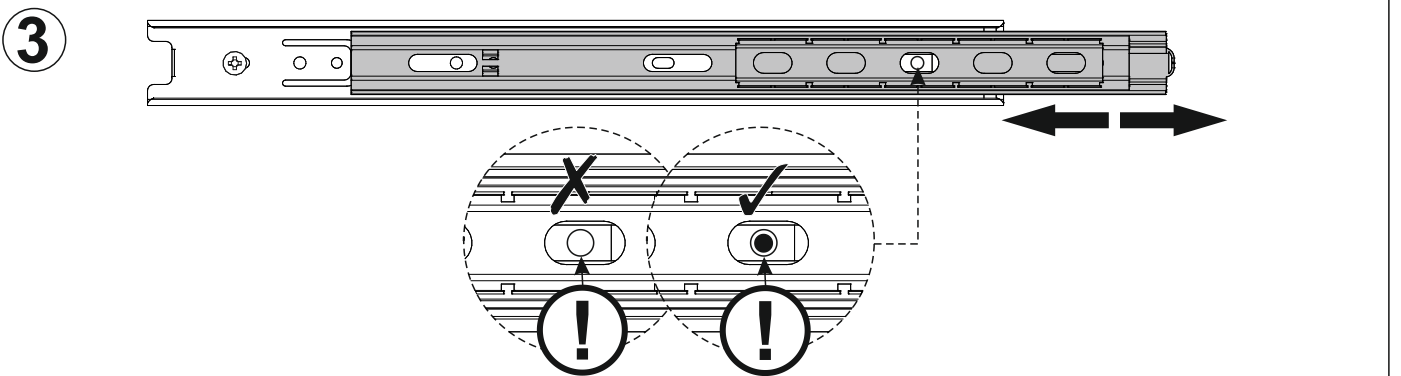

BROK104

OPTION A

OPTION B