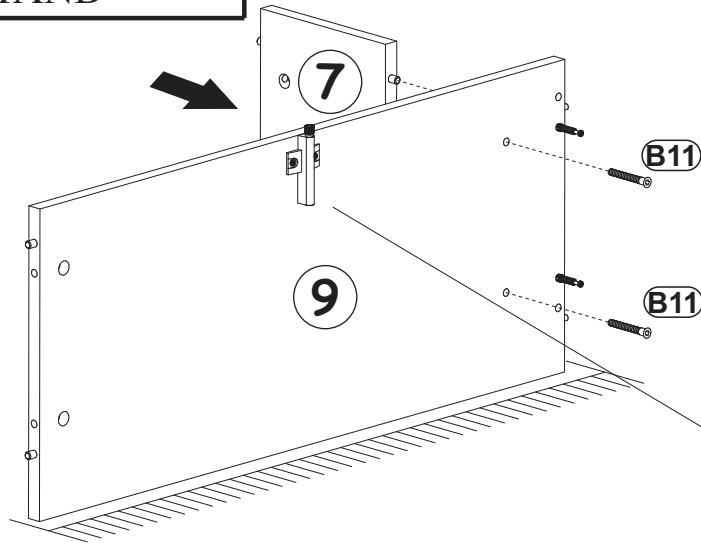

BARI CARB - 200 WALL MOUNTED FLOATING TV STAND

12