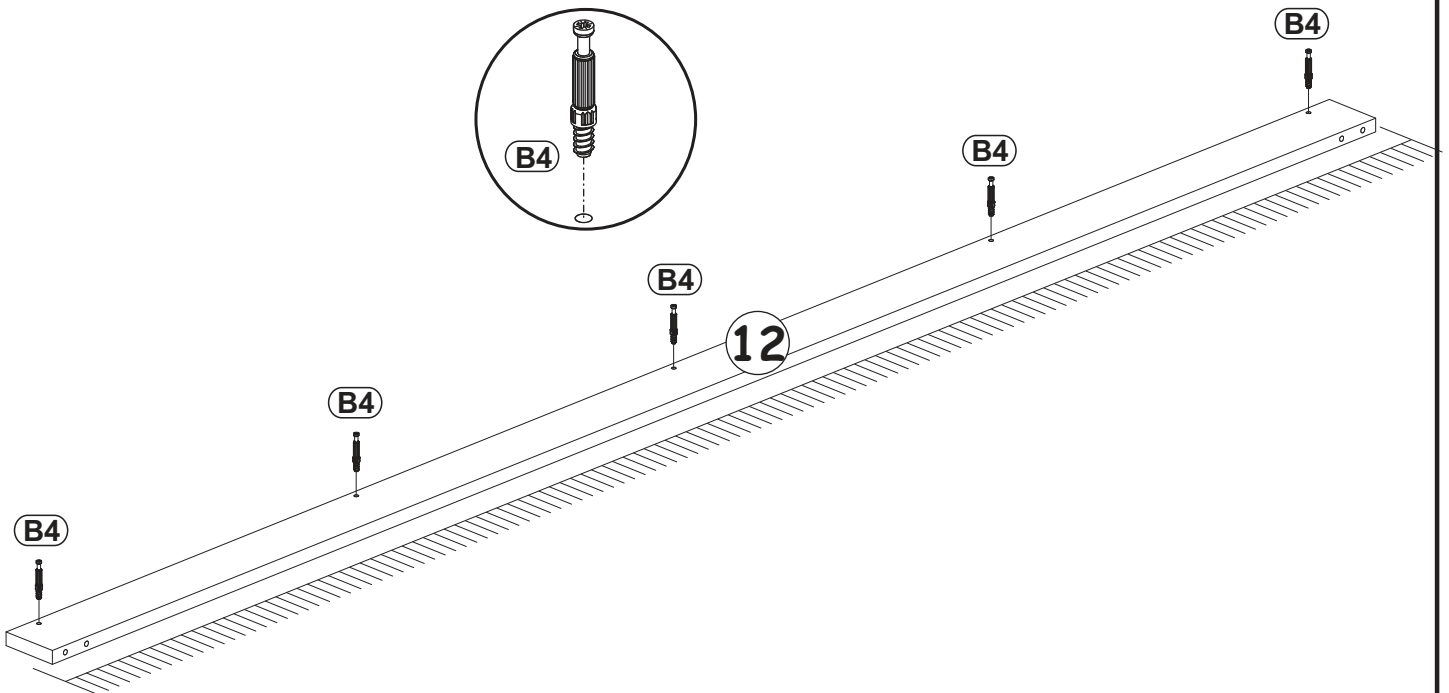

BARI CARB - 200 WALL MOUNTED
FLOATING TV STAND

A1	Ø5/16"x1 27/64"
x4	 ø8x36

B4	
x4	

10

11

B4	
x5