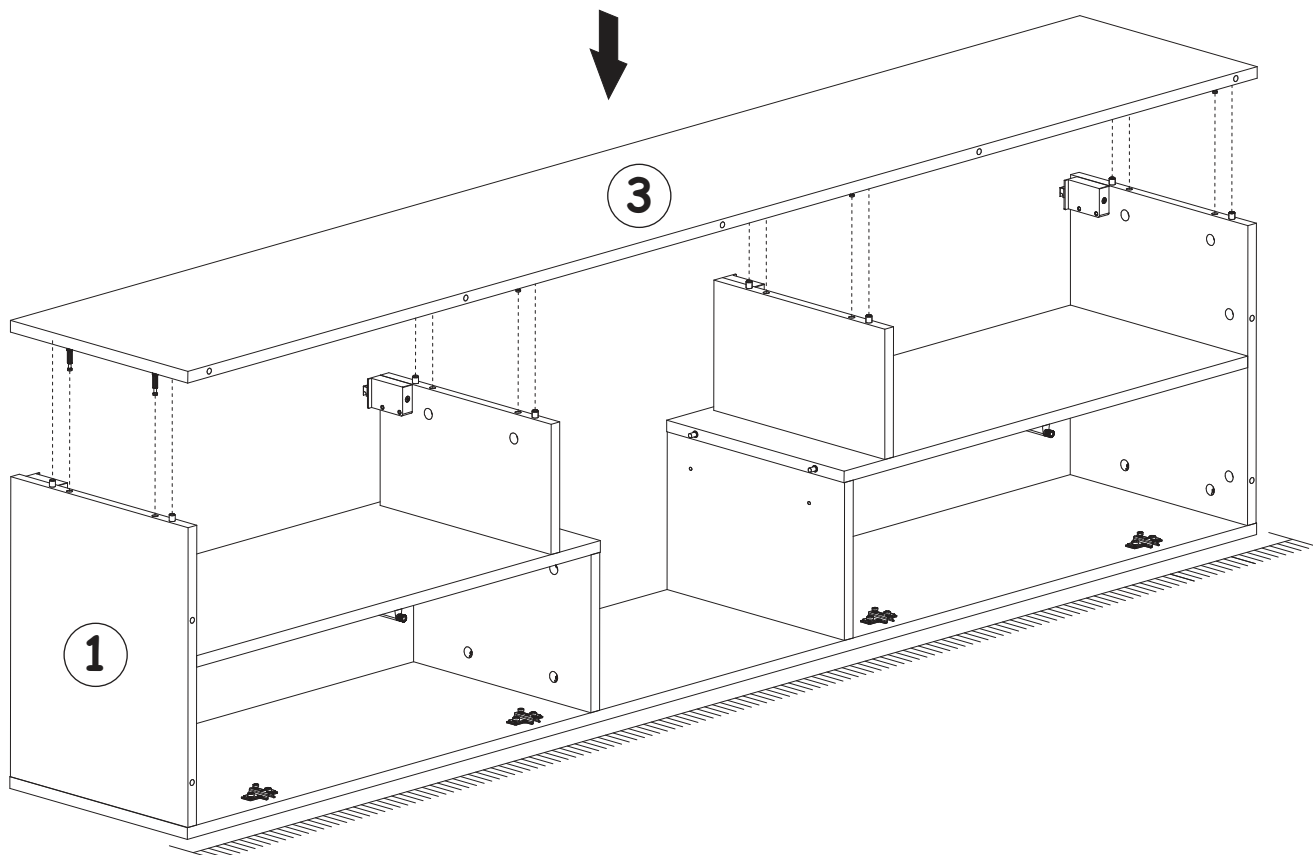

16

17

BARI CARB - 200 WALL MOUNTED FLOATING TV STAND

18

19

BARI CARB - 200 WALL MOUNTED FLOATING TV STAND

B3	Ø1/16"x63/64"
x24	 Ø1,4x25

20