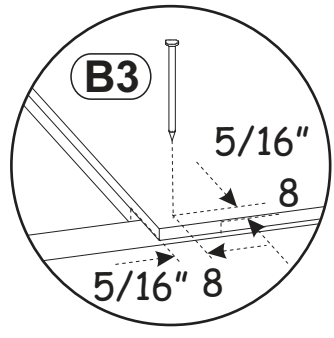

16

17

BARI CARB - 200 WALL MOUNTED FLOATING TV STAND

18

19

BARI CARB - 200 WALL MOUNTED FLOATING TV STAND

B3	Ø1/16"x63/64"
x24	 Ø1,4x25

20