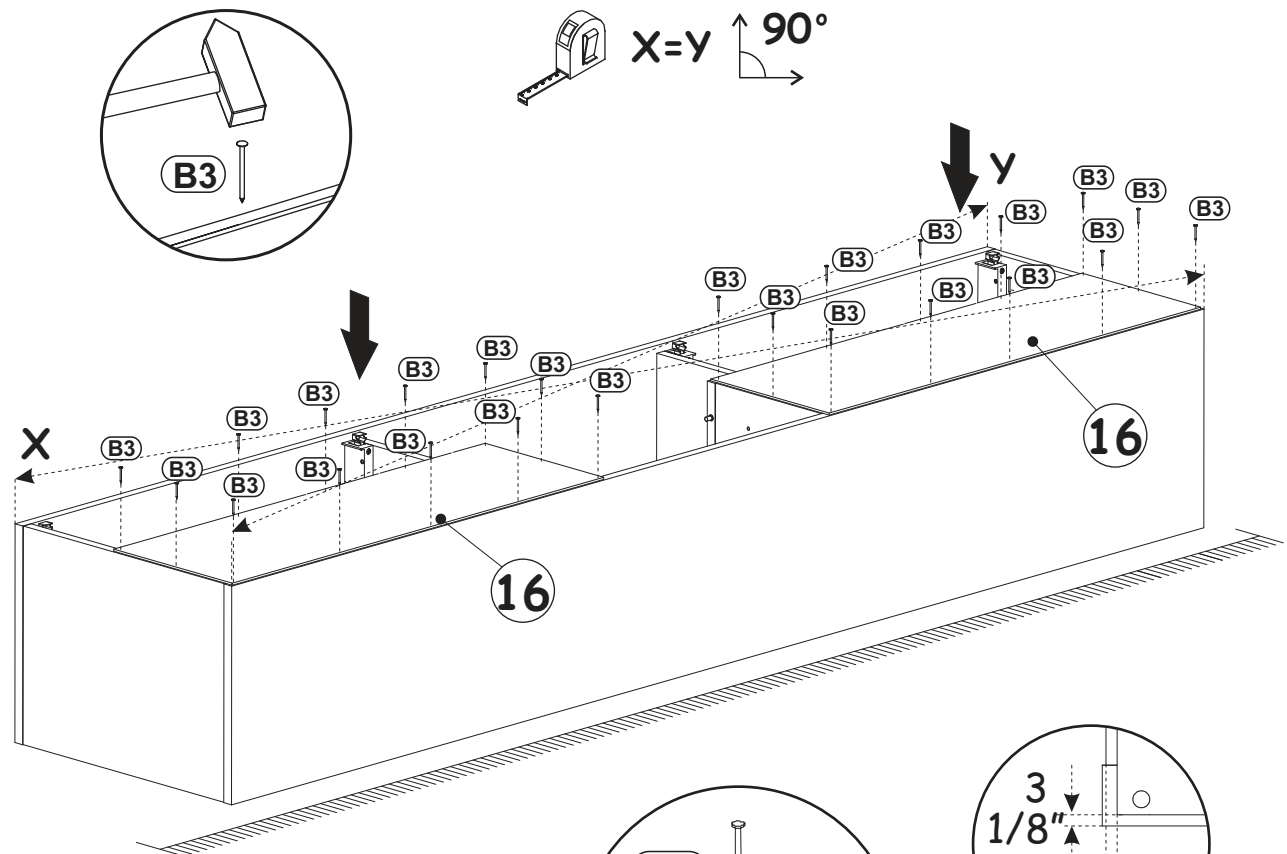

16

17

BARI CARB - 200 WALL MOUNTED FLOATING TV STAND

18

19

BARI CARB - 200 WALL MOUNTED FLOATING TV STAND

B3	Ø1/16"x63/64"
x24	 Ø1,4x25

20