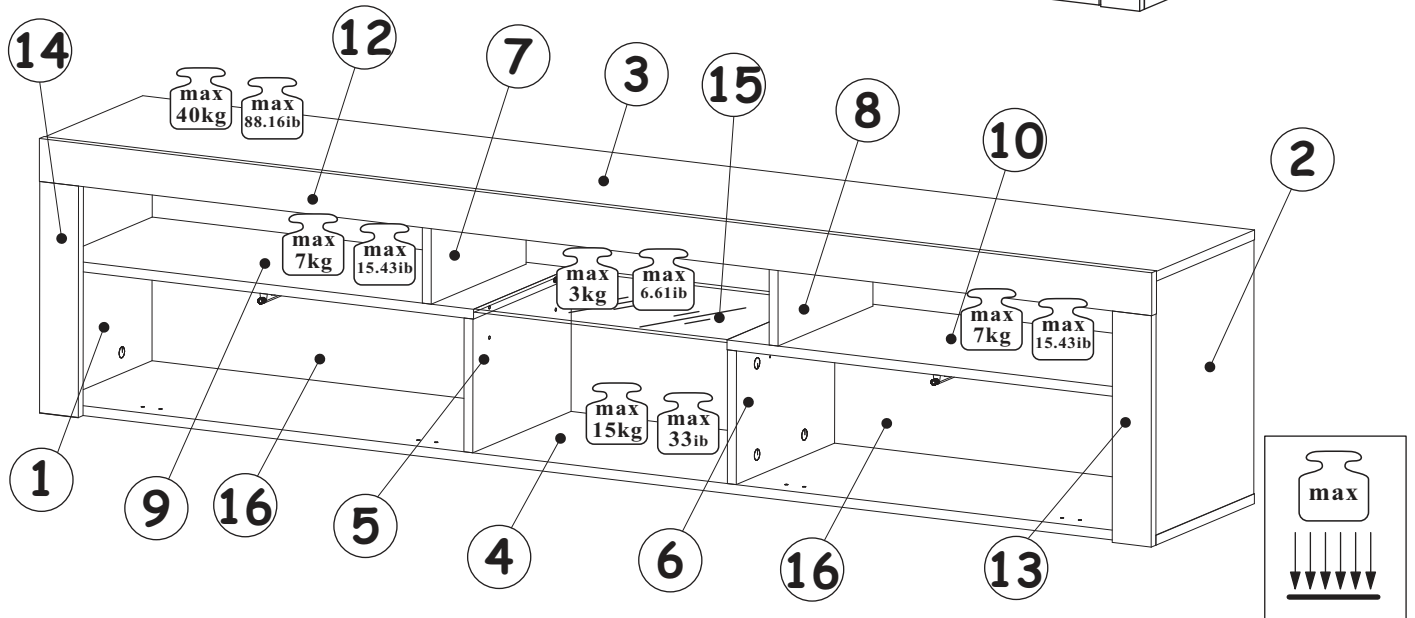

BARI CARB - 200 WALL MOUNTED FLOATING TV STAND

NO	Dim		Col.-No	Qty
1	414	332	16	1
2	414	332	16	1
3	2000	332	16	2
4	2000	332	16	2
5	218	332	16	1
6	218	332	16	1
7	180	320	16	1
8	180	320	16	1
9	755	332	16	1
10	755	332	16	1
11	696	246	16	2
12	2001	70	18	2
13	377	70	18	2
14	377	70	18	2
15	452	325	5	1
16	764	244	3	2

120 min

BARI CARB - 200 WALL MOUNTED FLOATING TV STAND

BARI CARB - 200 WALL MOUNTED FLOATING TV STAND

A1 x32	 Ø5/16"x1 27/64" ø8x36	B5 x33	 Ø19/32"x15/32" Ø15x12	G5 x33	
B4 x33		B11 x4	 Ø9/32"x1 31/32" Ø7x50	G4 x4	
B3 x24	 Ø1/16"x63/64" Ø1,4x25	D10 x22	 USØ9/64"x33/64" USØ3,5x13	I2 x8	
LZ3 x1		SQ x2		BO1 x2	
G2 x1		LED x1		ZXL x2	
		KR5 SFXP x6	 Ø 25/64"x1 31/32" x2 23/64" Ø10/50x60	ZXP x2	
		SZ9 x1	 L=18 3/16" L=1962 mm	T3/T5 x2	
					

1

ZXP x1		B4 x2		A1 x4	 Ø5/16"x1 27/64" ø8x36	B5 x6	 Ø19/32"x15/32" Ø15x12
-----------	---	----------	--	----------	---	----------	---

BARI CARB - 200 WALL MOUNTED FLOATING TV STAND

2

A1	Ø5/16"x1 27/64"	B5	Ø19/32"x15/32"	B4	
x4		x6		x2	
	Ø8x36		Ø15x12		

ZXL	
x1	

3

SQ		B4		B5	Ø19/32"x15/32"
x2		x8		x5	Ø15x12

1		2	
---	--	---	--

3		4		5		6	
---	--	---	--	---	--	---	--

BARI CARB - 200 WALL MOUNTED FLOATING TV STAND

6

A1	Ø5/16"x1 27/64"	B5	Ø19/32"x15/32"	B4	
x2		x2		x2	
	ø8x36		Ø15x12		