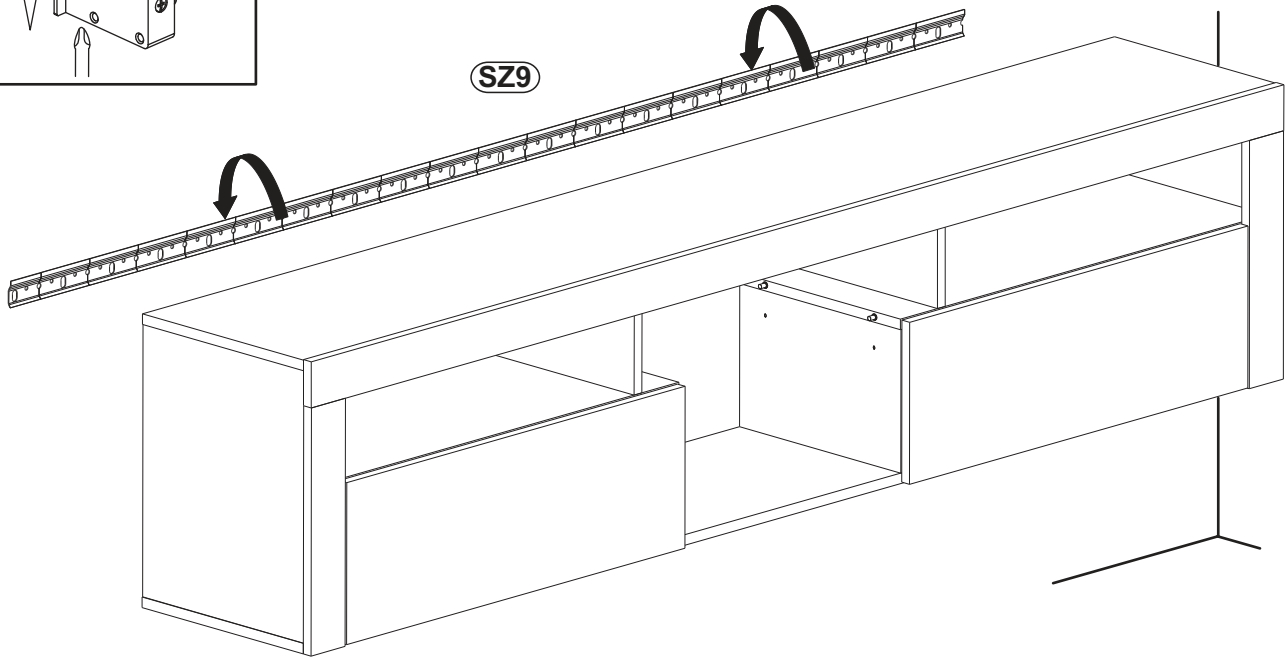

LZ3		LED	
x1		x1	

**BARI CARB - 200 WALL MOUNTED
FLOATING TV STAND**

27 WALL MOUNTED OPTION ONLY!

KR5 SFXP	Ø 25/64" / 1 31/32 x 2 23/64
	
x6	Ø10/50x60

SZ9	L=18 3/16"
	
x1	L=1962mm

28

LZ3	
x1	

LED	
x1	