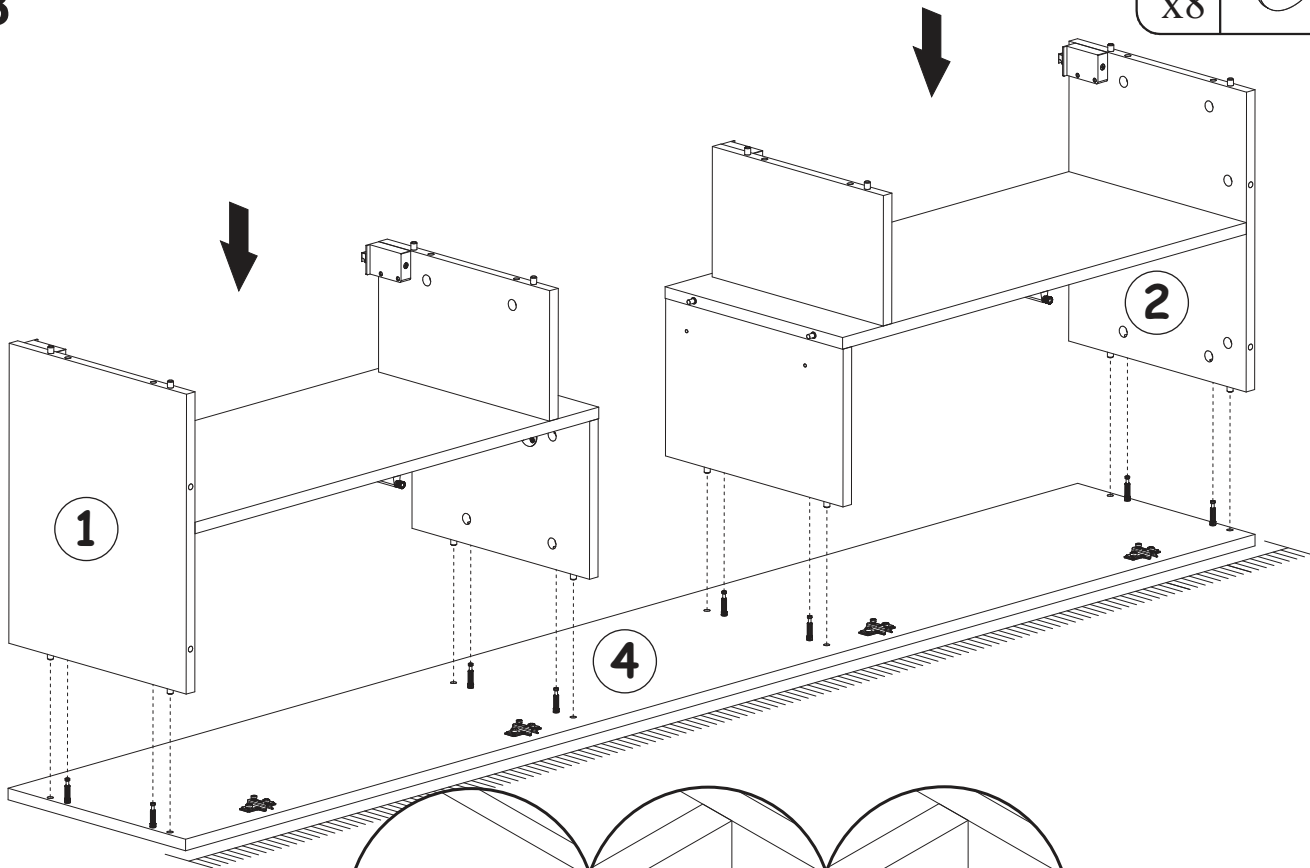

16

17

BARI CARB - 200 WALL MOUNTED FLOATING TV STAND

18

19

BARI CARB - 200 WALL MOUNTED FLOATING TV STAND

B3	Ø1/16"x63/64"
x24	 Ø1,4x25

20