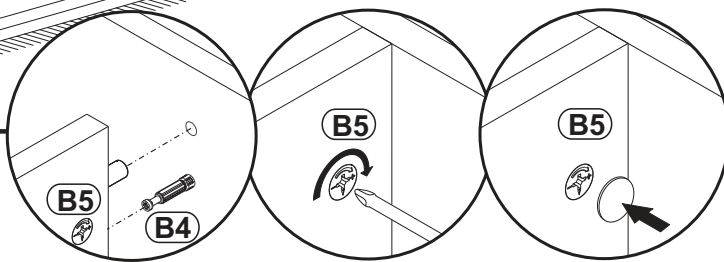

16

17

BARI CARB - 200 WALL MOUNTED FLOATING TV STAND

18

19

BARI CARB - 200 WALL MOUNTED FLOATING TV STAND

B3	Ø1/16"x63/64"
x24	 Ø1,4x25

20