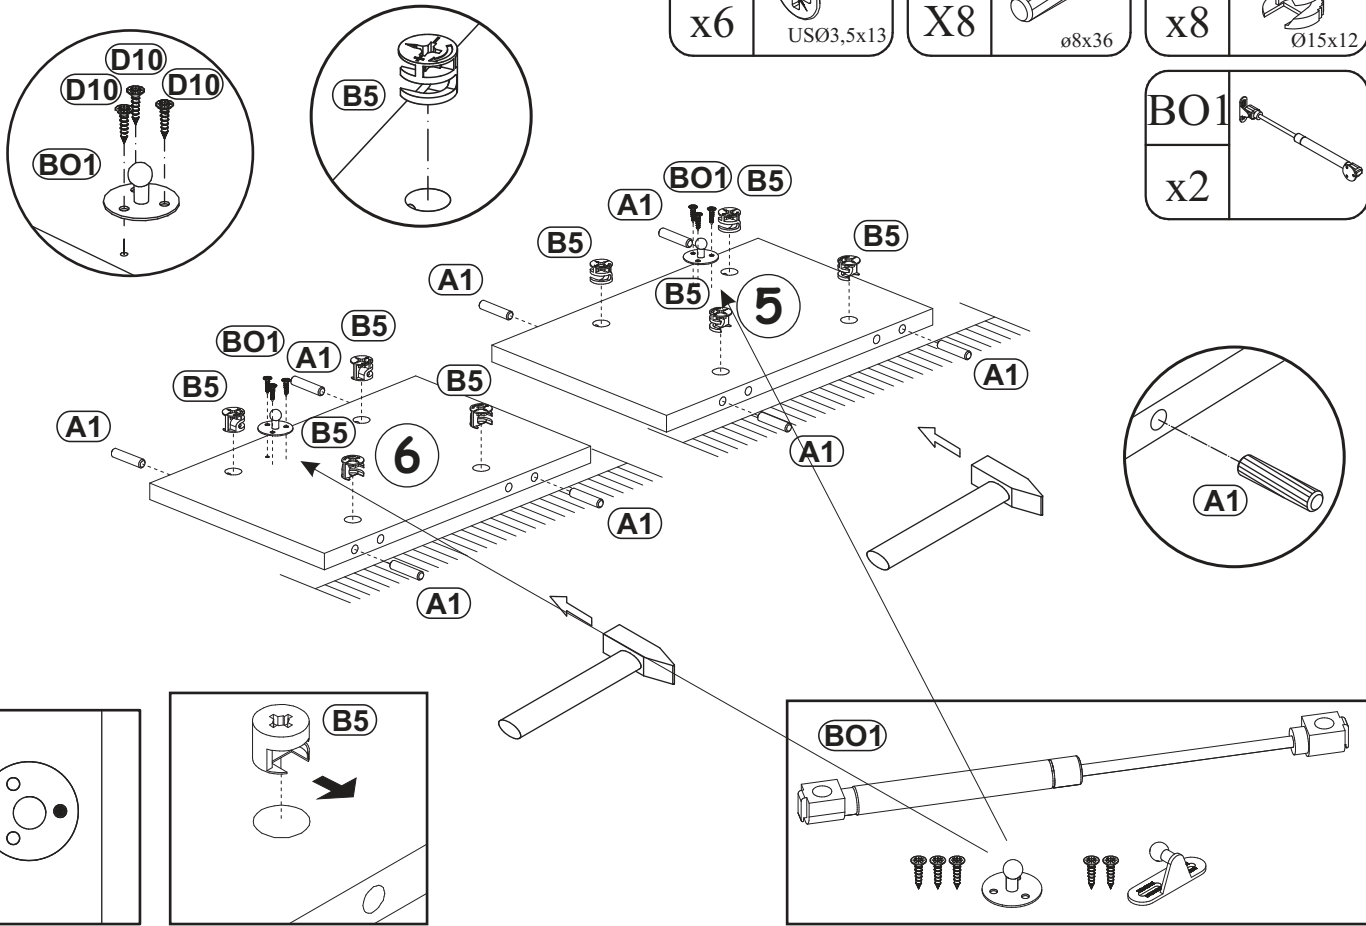

A1
x8

Ø5/16"x1 27/64"
ø8x36

B5
x8

Ø19/32"x15/32"
Ø15x12

BO1
x2

8

9

BO1
x2

D10
x12

US09/64"x33/64"
US03,5x13

E21
x4

Ø35
H=0

BARI CARB - 200 WALL MOUNTED
FLOATING TV STAND

A1	Ø5/16"x1 27/64"
x4	 ø8x36

B4	
x4	

10