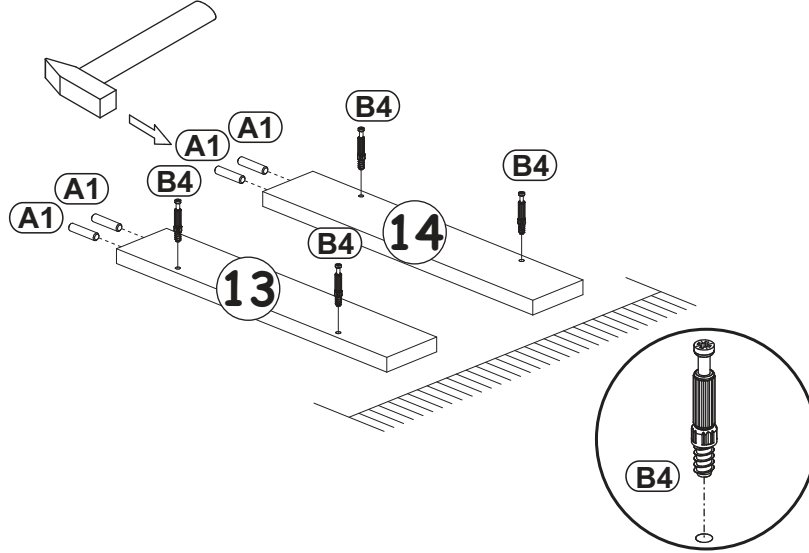

A1
x8

Ø5/16"x1 27/64"
ø8x36

B5
x8

Ø19/32"x15/32"
Ø15x12

BO1
x2

8

9

BO1
x2

D10
x12

US09/64"x33/64"
US03,5x13

E21
x4

Ø35
H=0

BARI CARB - 200 WALL MOUNTED
FLOATING TV STAND

A1	Ø5/16"x1 27/64"
x4	 ø8x36

B4	
x4	

10