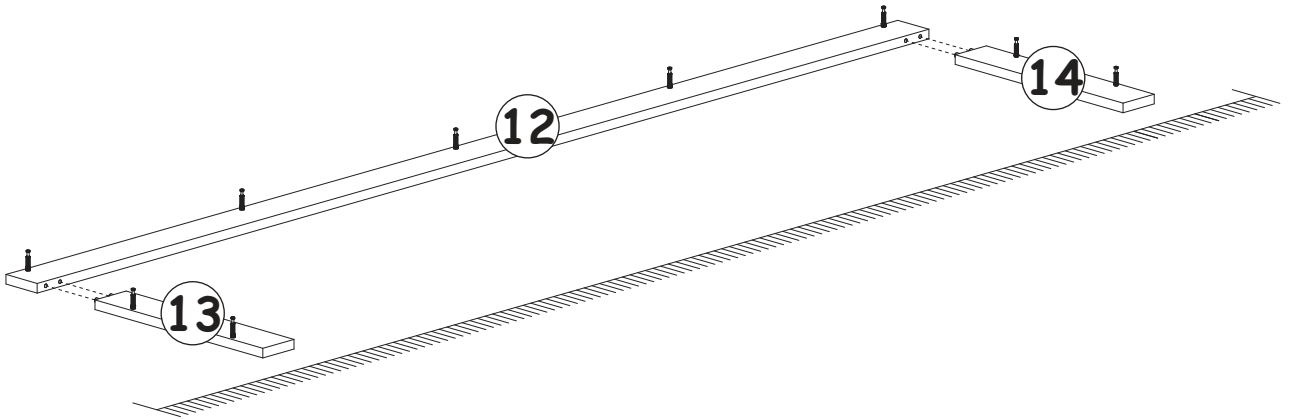

BARI CARB - 200 WALL MOUNTED
FLOATING TV STAND

21