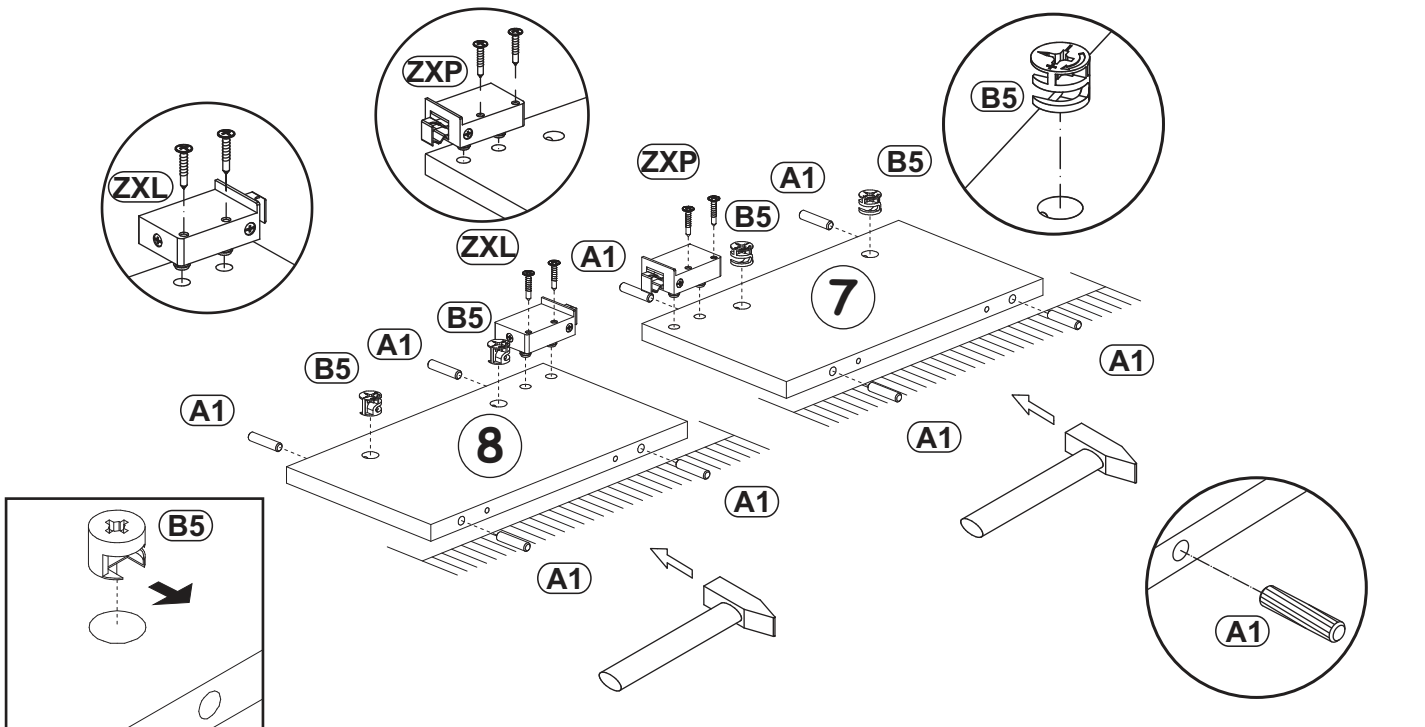

1

ZXP x1		B4 x2		A1 x4	 Ø5/16"x1 27/64" ø8x36	B5 x6	 Ø19/32"x15/32" Ø15x12
-----------	---	----------	--	----------	---	----------	---

BARI CARB - 200 WALL MOUNTED FLOATING TV STAND

2

A1	Ø5/16"x1 27/64"	B5	Ø19/32"x15/32"	B4	
x4		x6		x2	
	Ø8x36		Ø15x12		

ZXL	
x1	

3

SQ		B4		B5	Ø19/32"x15/32"
x2		x8		x5	Ø15x12

1		2	
---	--	---	--

3		4		5		6	
---	--	---	--	---	--	---	--

BARI CARB - 200 WALL MOUNTED FLOATING TV STAND

6

A1	Ø5/16"x1 27/64"	B5	Ø19/32"x15/32"	B4	
x2		x2		x2	
	ø8x36		Ø15x12		

T3/T5		G20	
x1		x2	

D10	USØ9/64"x33/64"
x2	
	USØ3,5x13

7

ZXP		ZXL		A1	Ø5/16"x1 27/64"	B5	Ø19/32"x15/32"
x1		x1		x8		x4	
					ø8x36		Ø15x12

BARI CARB - 200 WALL MOUNTED FLOATING TV STAND

D10
x6

US09/64"x33/64"
US03,5x13

A1
x8

Ø5/16"x1 27/64"
ø8x36

B5
x8

Ø19/32"x15/32"
Ø15x12

BO1
x2

8

9

BO1
x2