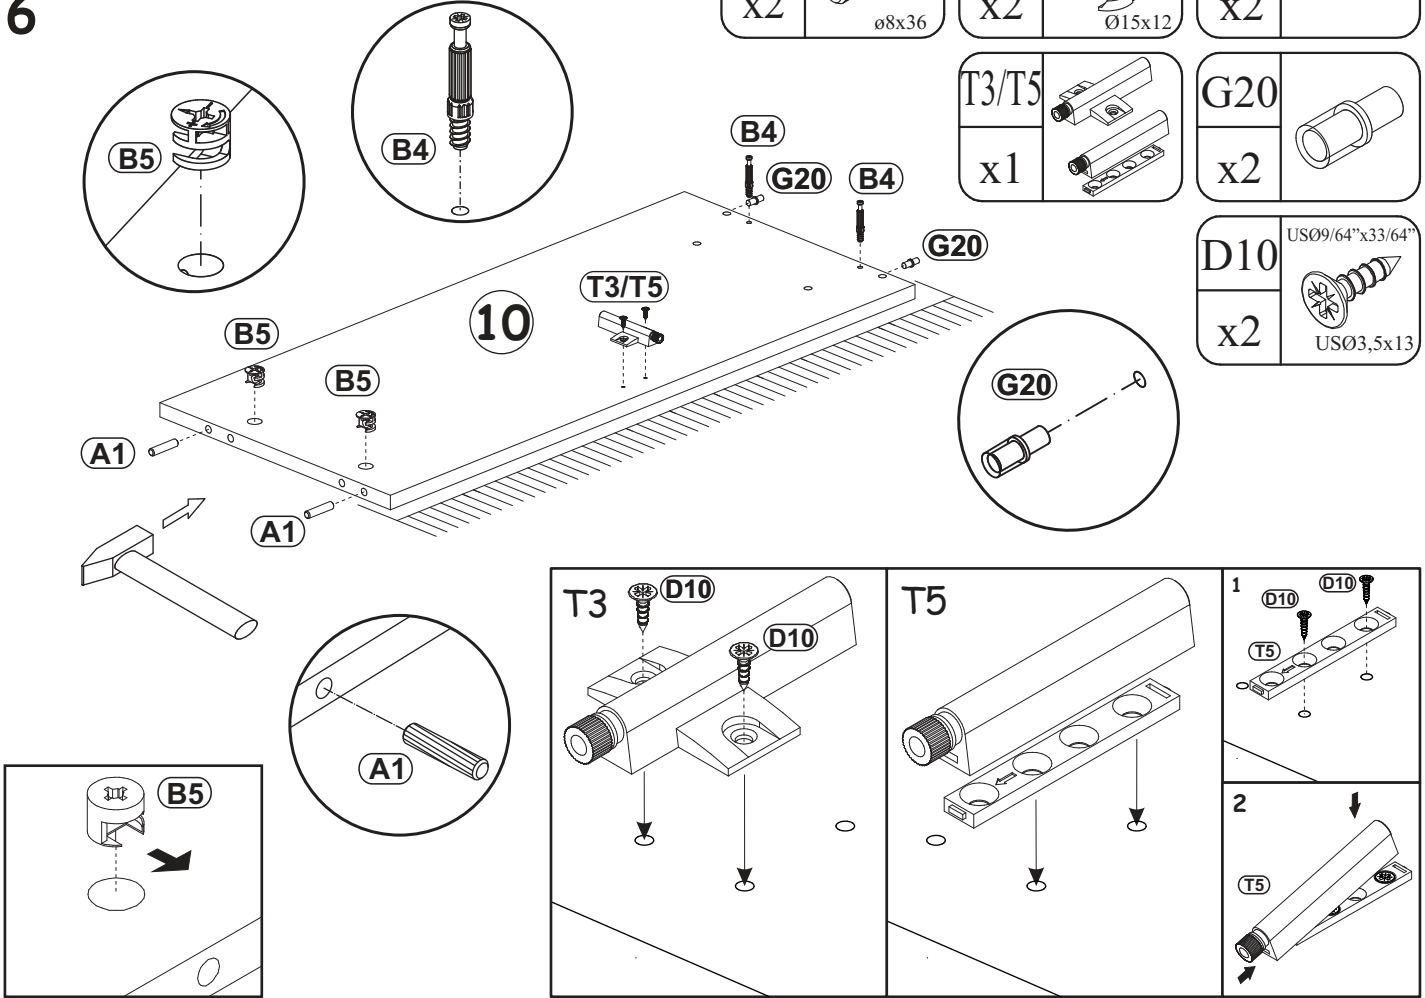

BARI CARB - 200 WALL MOUNTED FLOATING TV STAND

6

A1	Ø5/16"x1 27/64"	B5	Ø19/32"x15/32"	B4	
x2		x2		x2	
	ø8x36		Ø15x12		

T3/T5		G20	
x1		x2	

D10	USØ9/64"x33/64"
x2	
	USØ3,5x13