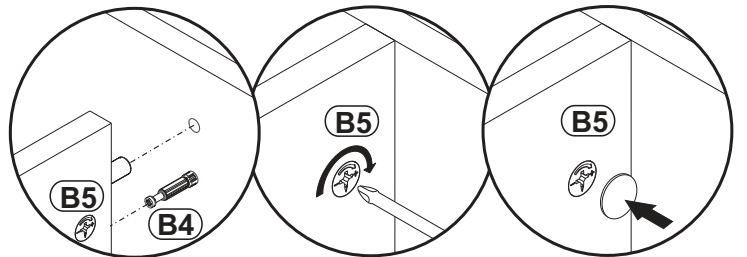

BARI CARB - 200 WALL MOUNTED
FLOATING TV STAND

21

22