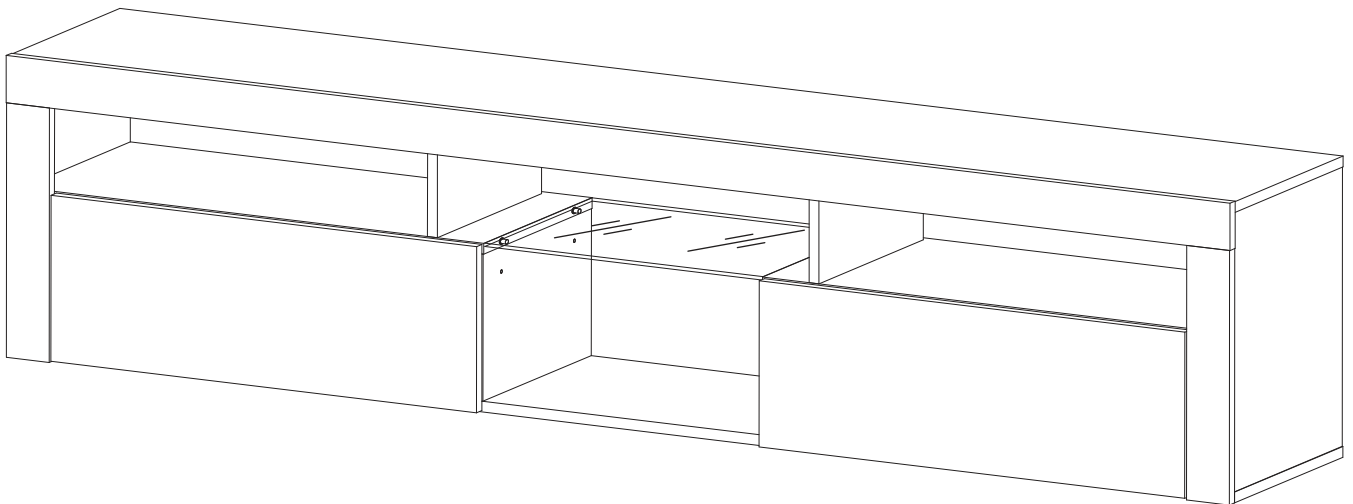

FLOOR STANDING OPTION ONLY!

25 - 26

WALL MOUNTED OPTION ONLY!

27 - 28

**BARI CARB - 200 WALL MOUNTED
FLOATING TV STAND**

25 FLOOR STANDING OPTION ONLY!

I2	
x8	

26