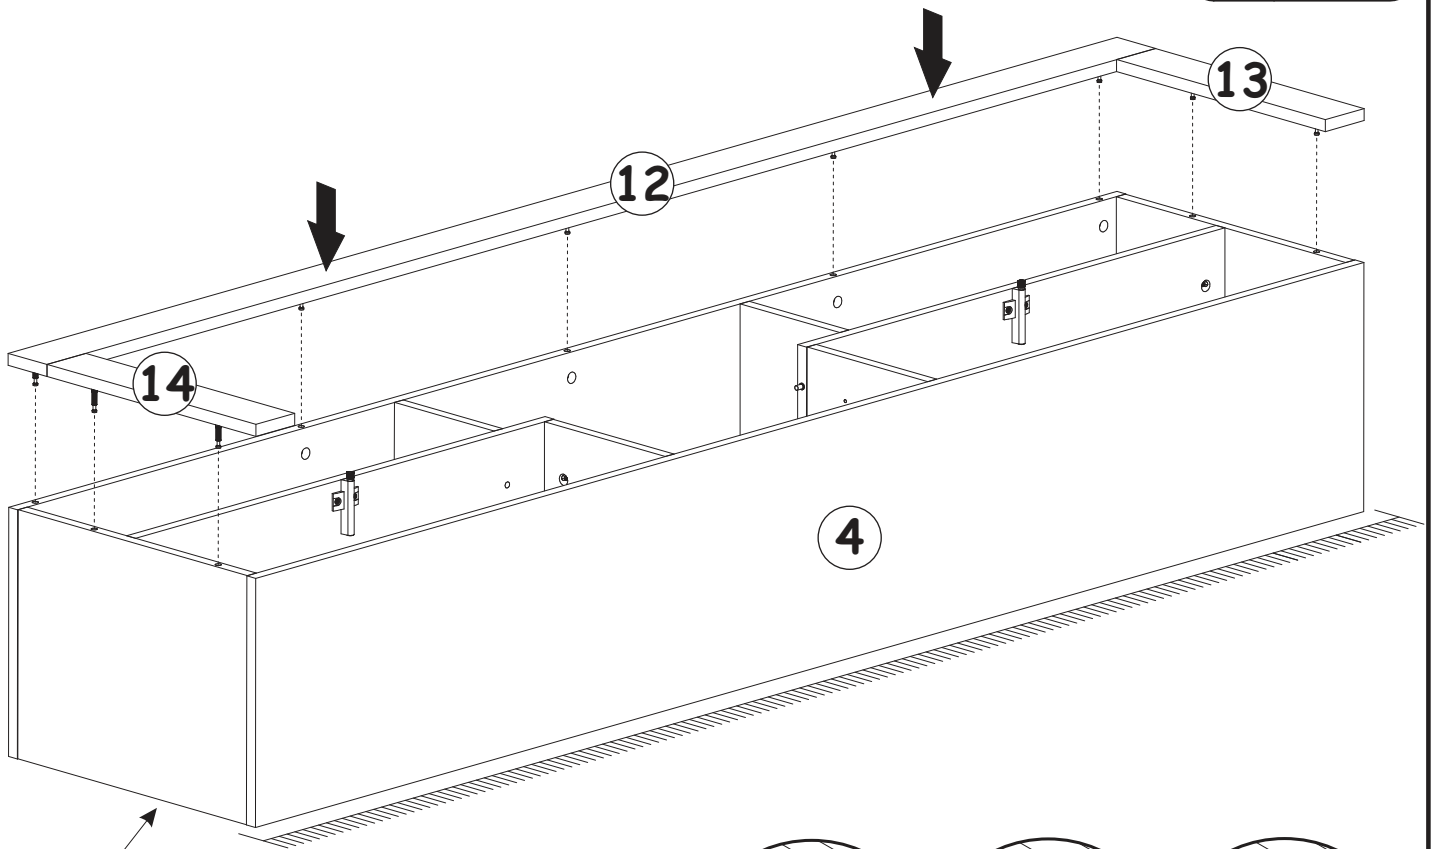

BARI CARB - 200 WALL MOUNTED
FLOATING TV STAND

21

22