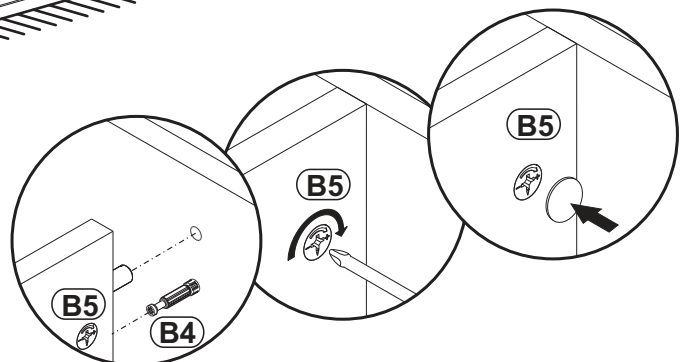

BARI CARB - 160 WALL MOUNTED
FLOATING TV STAND

B3	Ø1/16" x 63/64"
x24	 Ø1,4x25

20

BARI CARB - 160 WALL MOUNTED FLOATING TV STAND

21

22

BARI CARB - 160 WALL MOUNTED FLOATING TV STAND

23