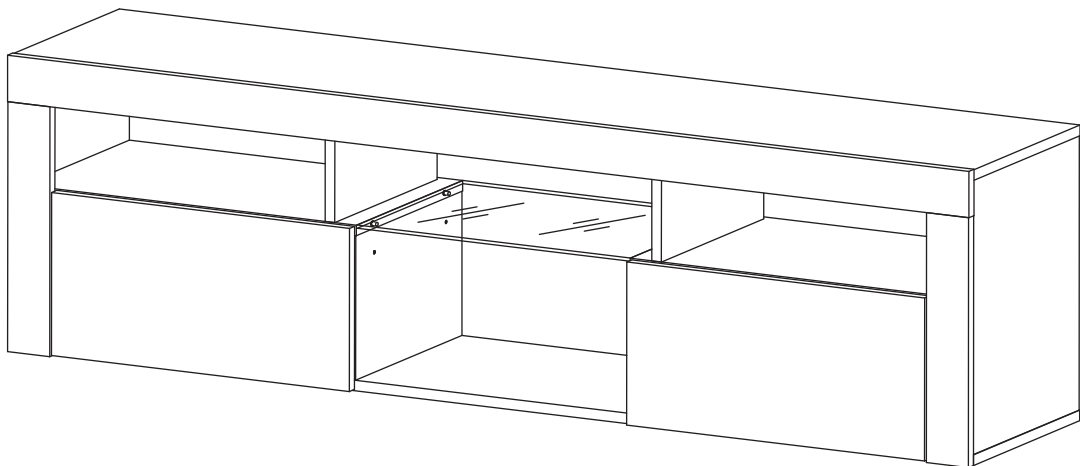

BARI CARB - 160 WALL MOUNTED FLOATING TV STAND

24

**BARI CARB - 160 WALL MOUNTED
FLOATING TV STAND**

FLOOR STANDING OPTION ONLY!

25 - 26

WALL MOUNTED OPTION ONLY!

27 - 28

BARI CARB - 160 WALL MOUNTED
FLOATING TV STAND