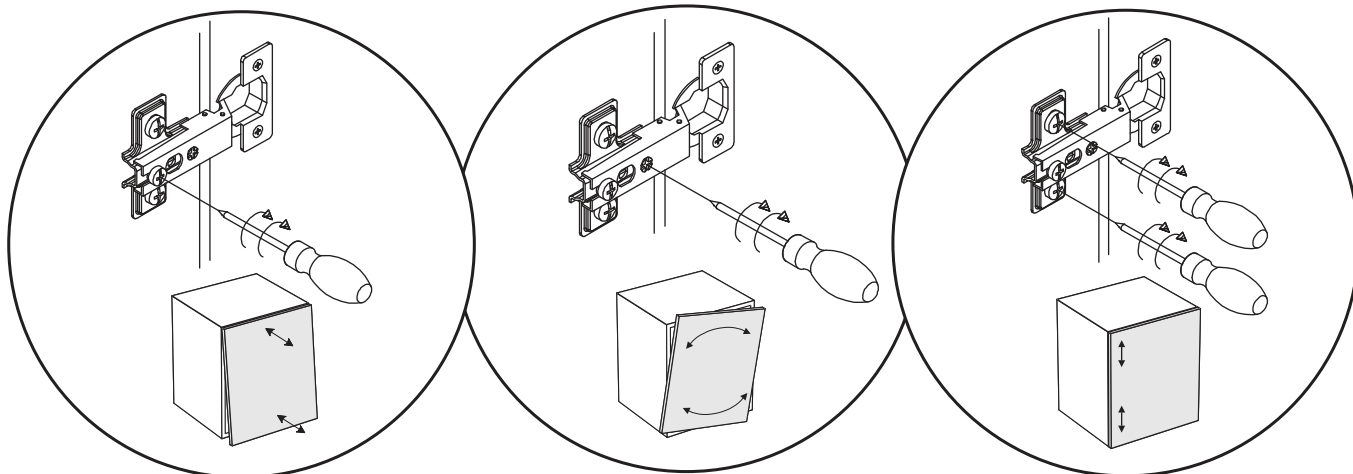

BARI CARB - 160 WALL MOUNTED
FLOATING TV STAND

B3	Ø1/16" x 63/64"
x24	 Ø1,4x25

20

BARI CARB - 160 WALL MOUNTED FLOATING TV STAND

21

22

BARI CARB - 160 WALL MOUNTED FLOATING TV STAND

23