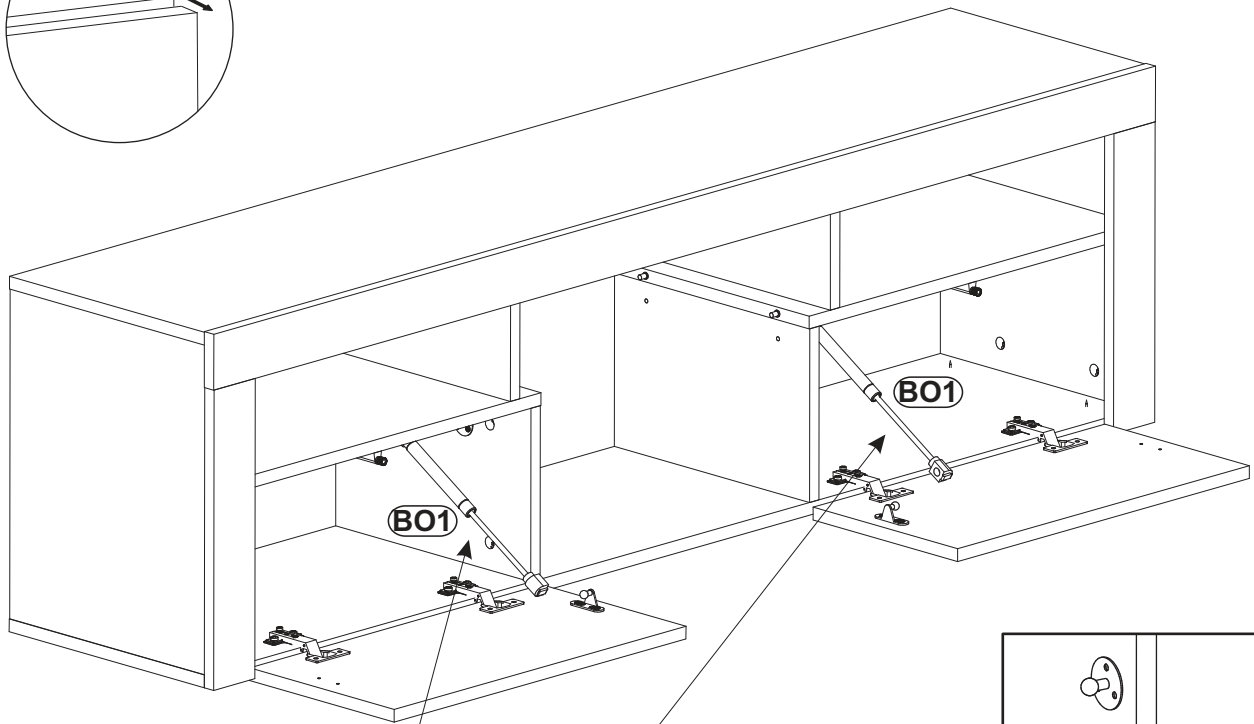

BARI CARB - 160 WALL MOUNTED FLOATING TV STAND

24