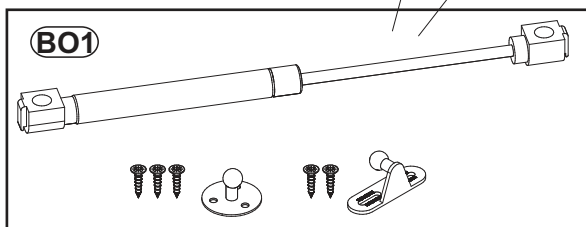

BARI CARB - 160 WALL MOUNTED FLOATING TV STAND

24