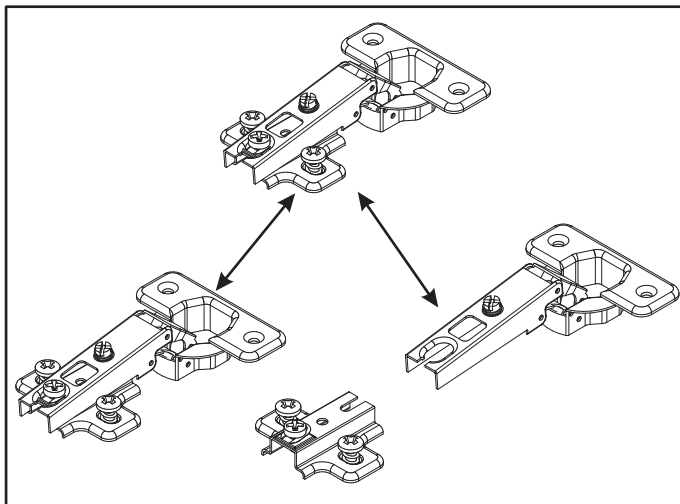

BARI CARB - 160 WALL MOUNTED FLOATING TV STAND