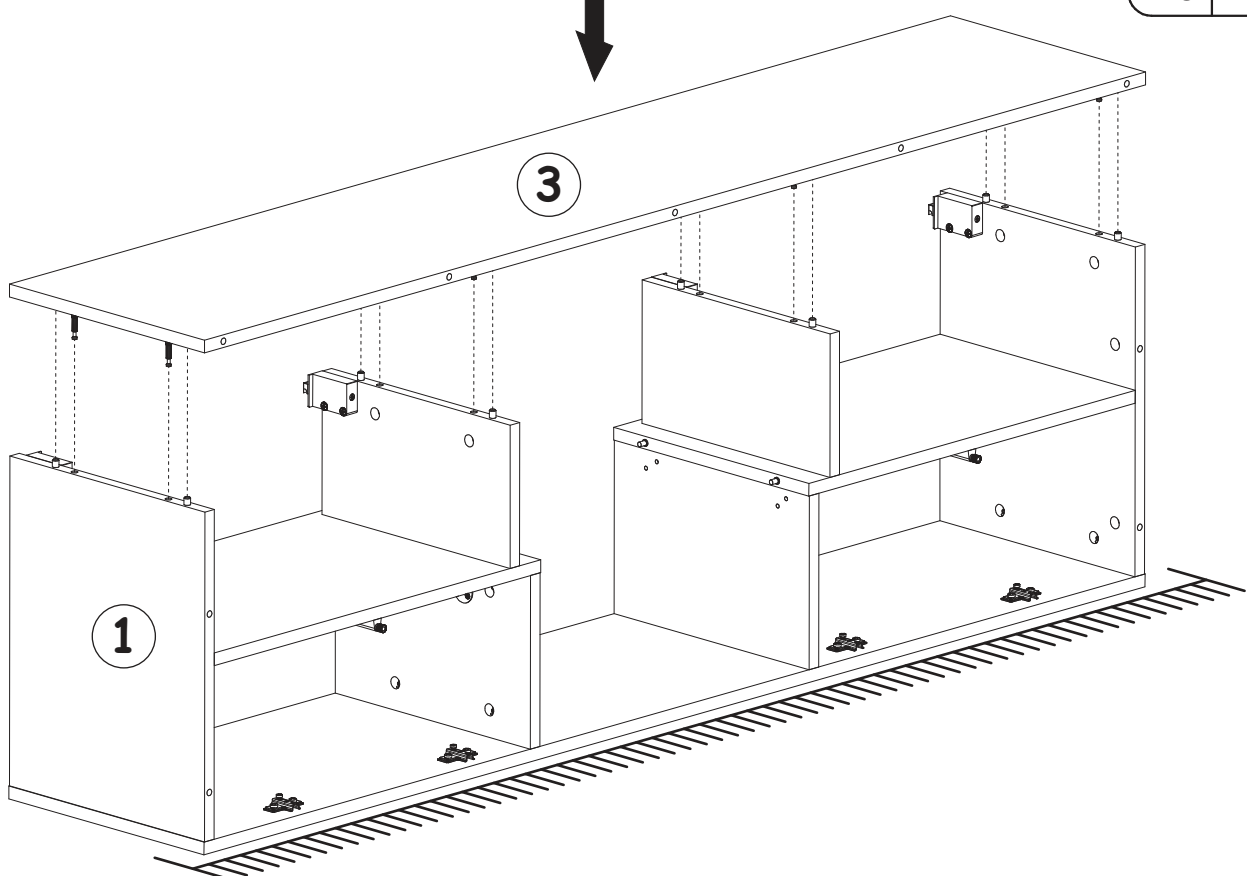

**BARI CARB - 160 WALL MOUNTED
FLOATING TV STAND**

A1	Ø5/16"x1 27/64"	B4	
x4	 ø8x36	x4	

10

11

B4	
x5	

BARI CARB - 160 WALL MOUNTED FLOATING TV STAND

12

13

14

BARI CARB - 160 WALL MOUNTED FLOATING TV STAND

15

16

17

BARI CARB - 160 WALL MOUNTED FLOATING TV STAND

18

19