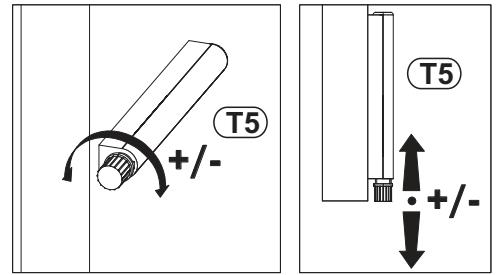

BARI CARB - 160 WALL MOUNTED FLOATING TV STAND

24