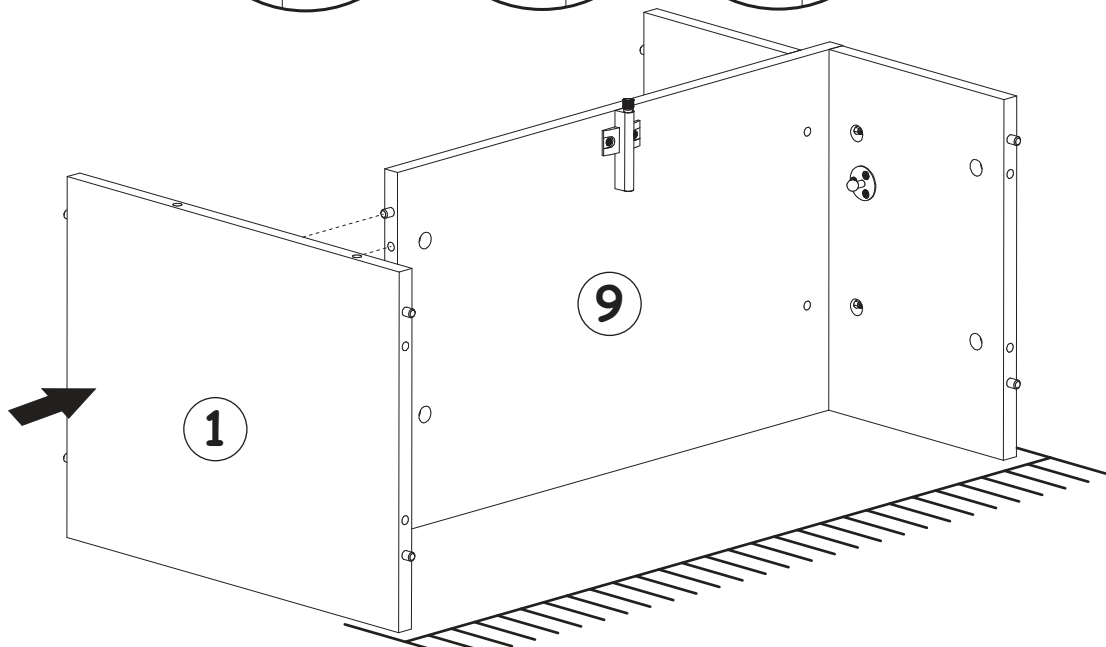

BARI CARB - 160 WALL MOUNTED FLOATING TV STAND

12

13

14