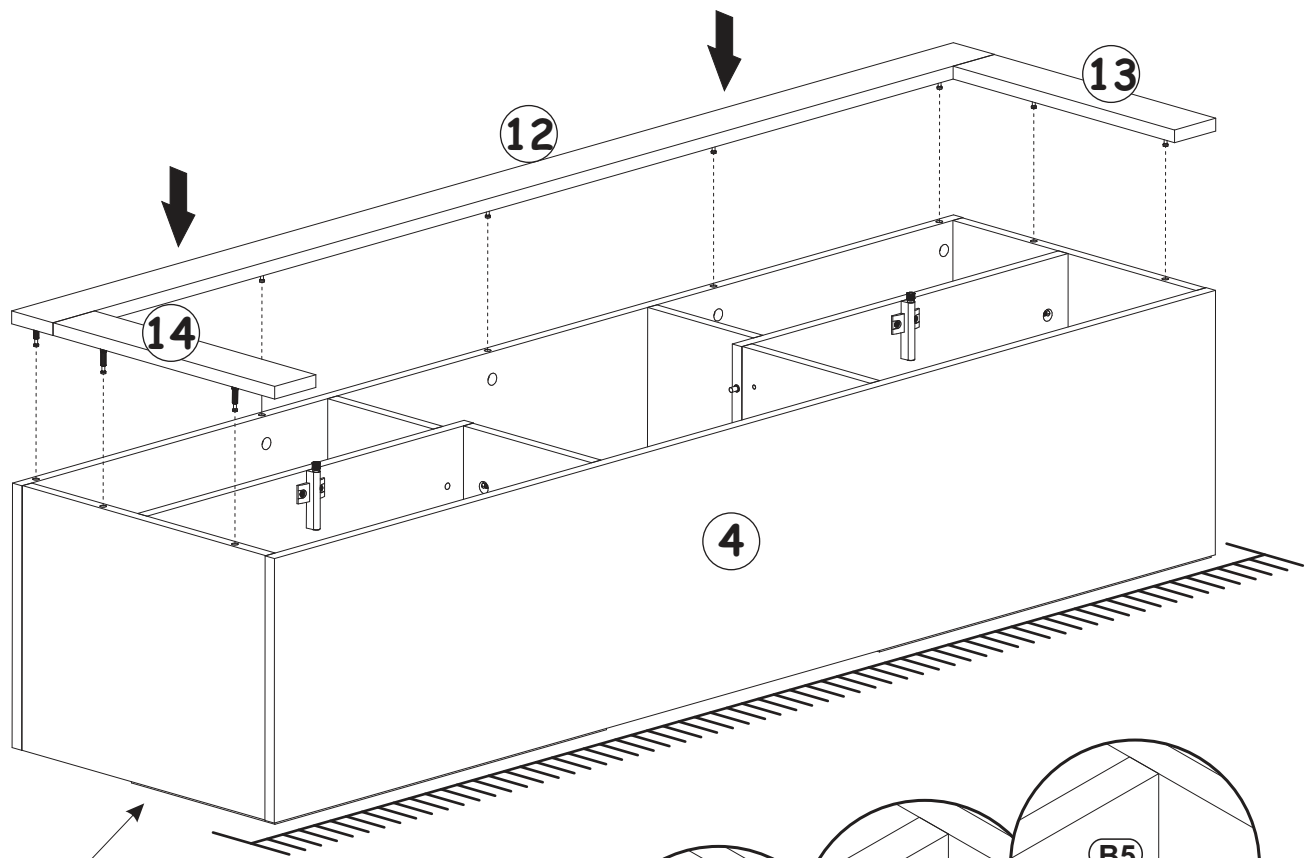

BARI CARB - 160 WALL MOUNTED
FLOATING TV STAND

B3	Ø1/16" x 63/64"
x24	 Ø1,4x25

20

BARI CARB - 160 WALL MOUNTED FLOATING TV STAND

21

22

BARI CARB - 160 WALL MOUNTED FLOATING TV STAND

23