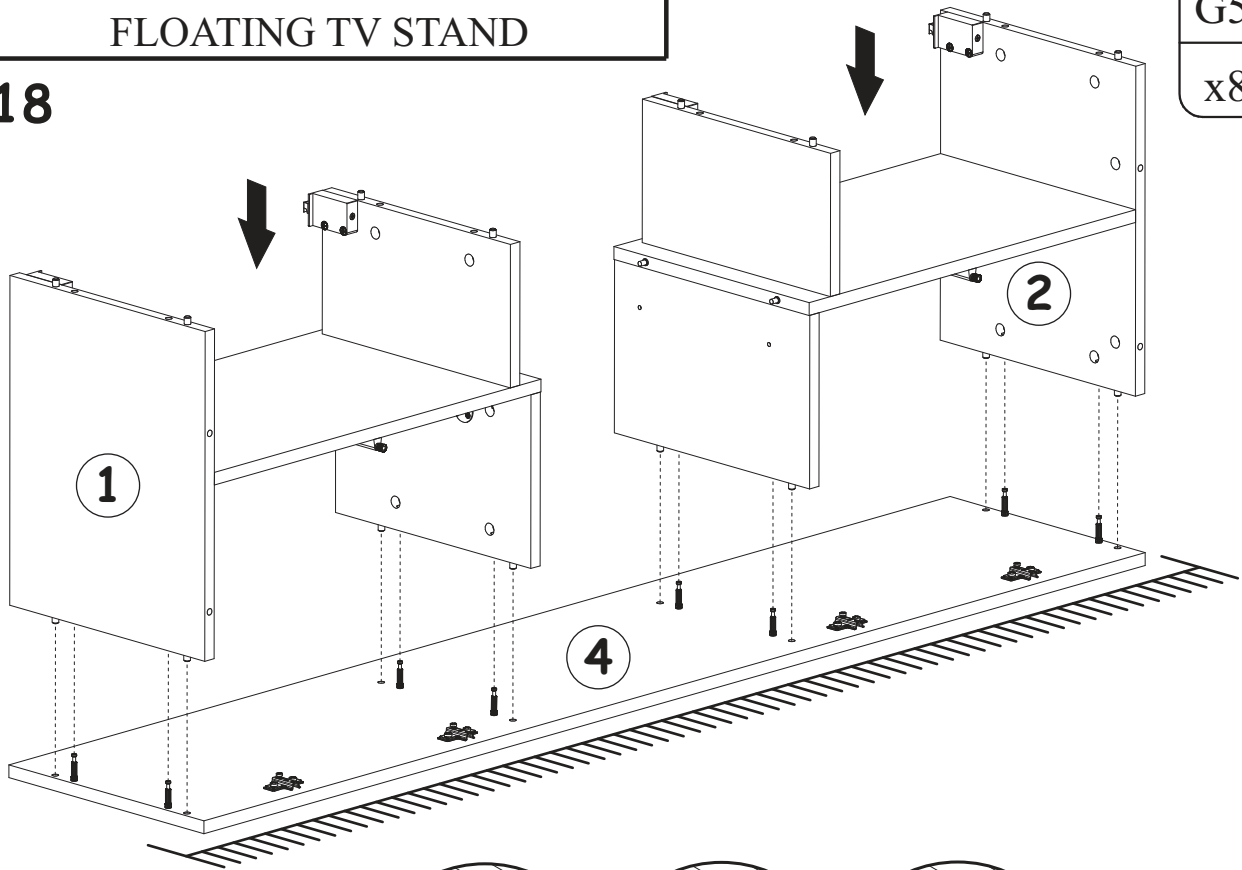

BARI CARB - 160 WALL MOUNTED FLOATING TV STAND

18

19