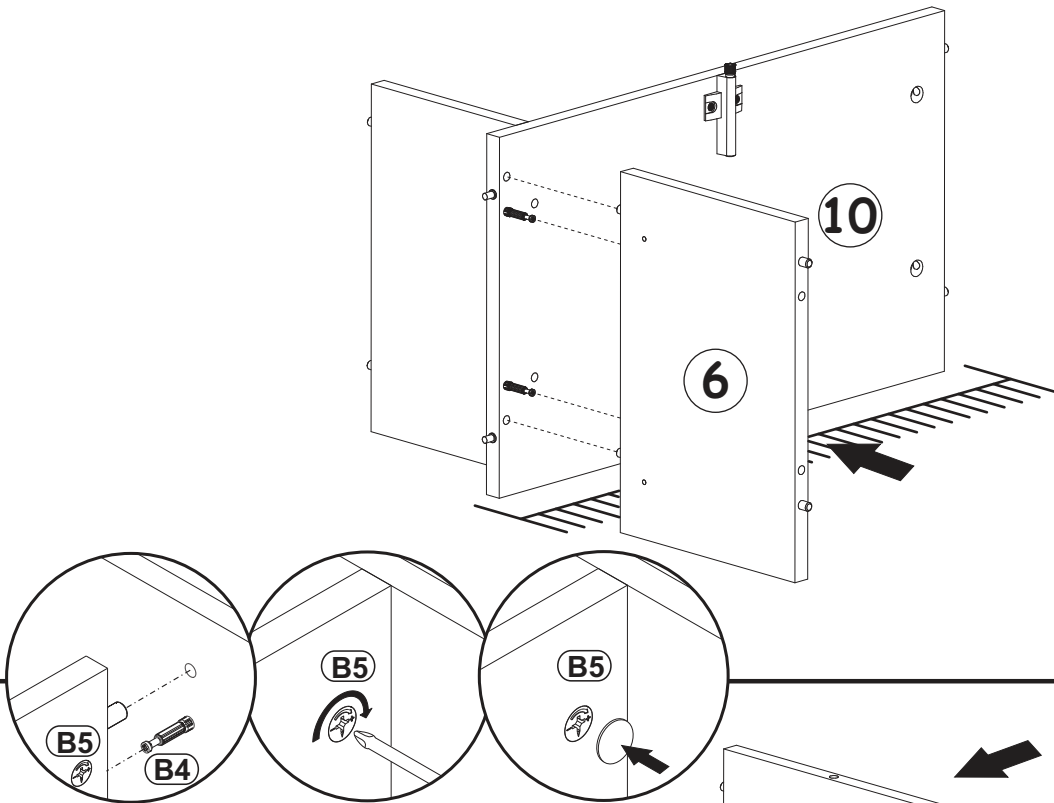

BARI CARB - 160 WALL MOUNTED FLOATING TV STAND

15

16

17