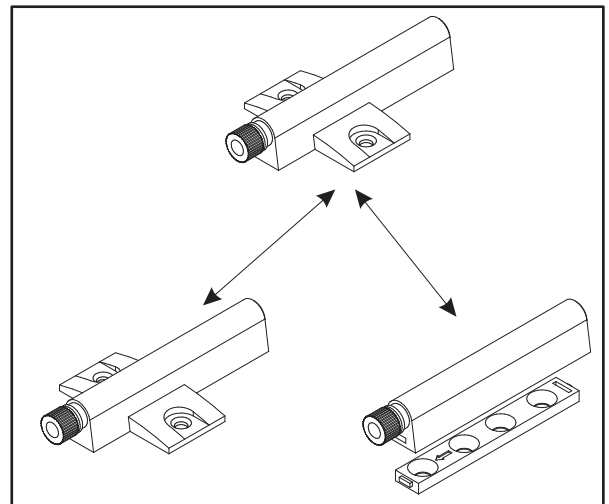

BARI CARB - 160 WALL MOUNTED FLOATING TV STAND