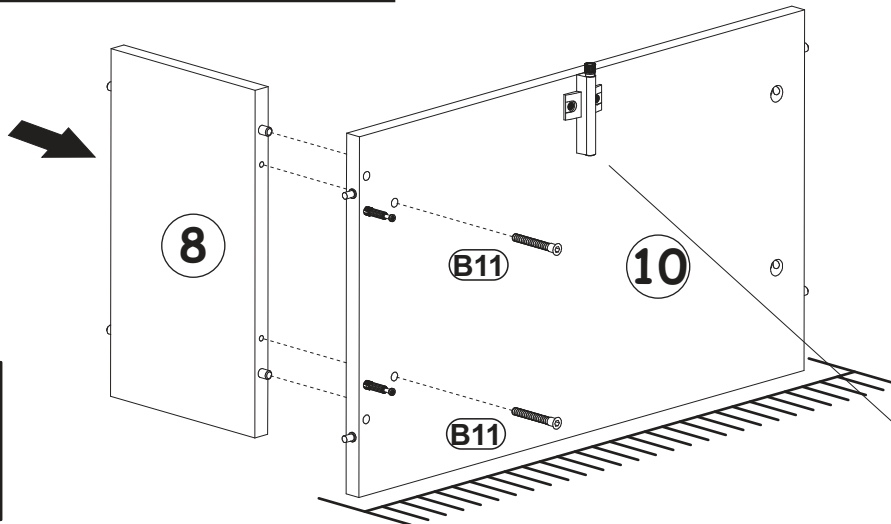

BARI CARB - 160 WALL MOUNTED FLOATING TV STAND

15