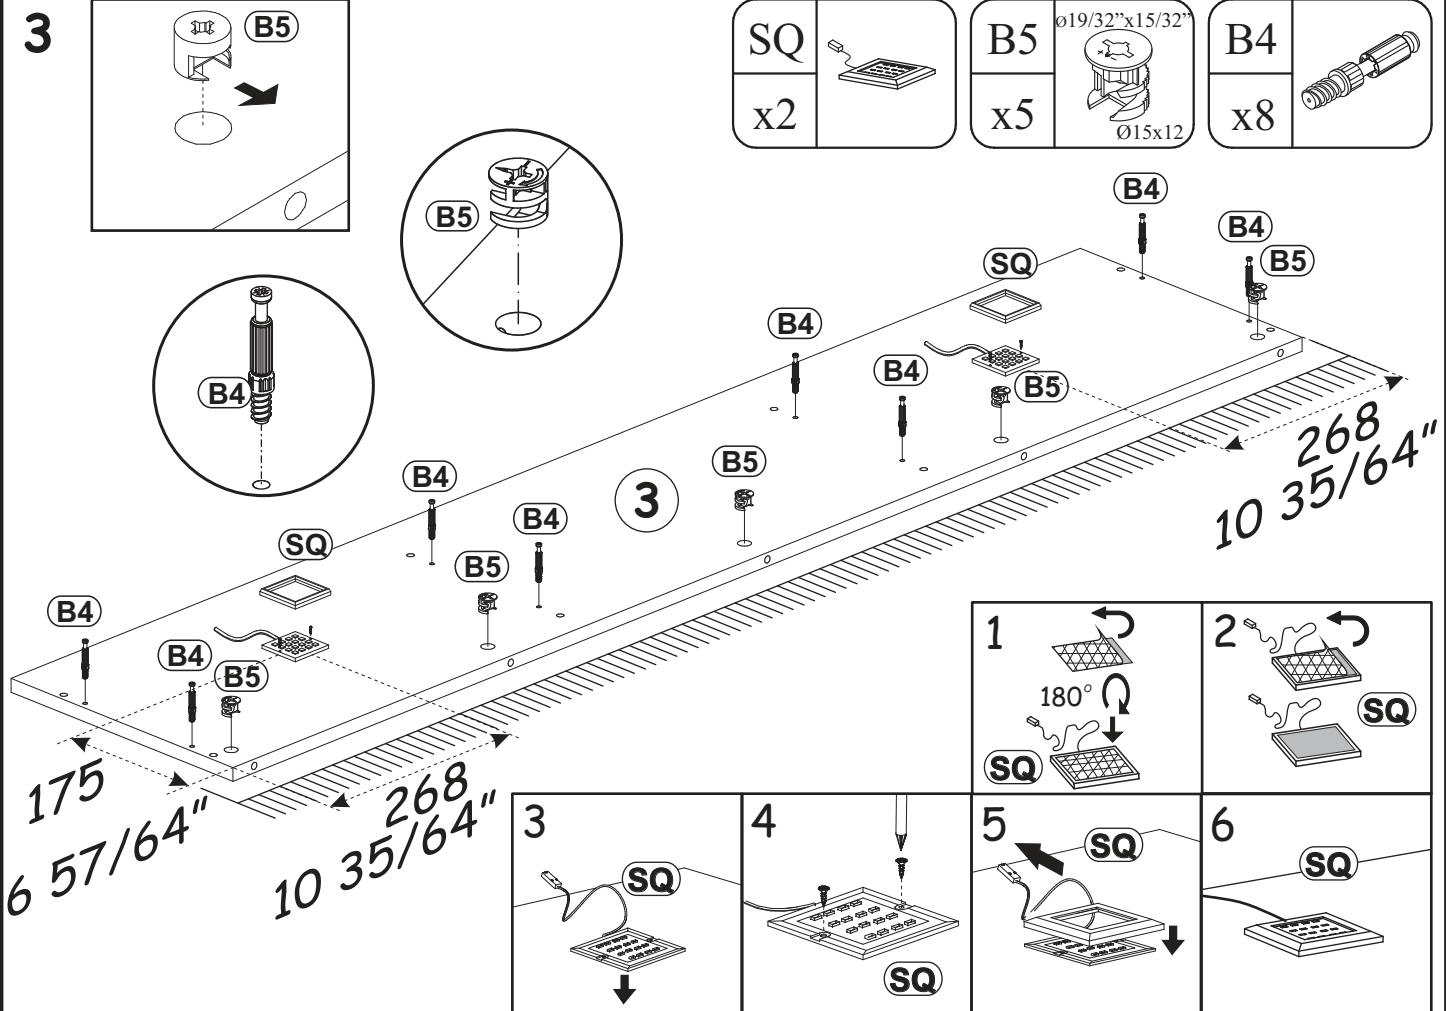

2

A1	Ø5/16" x 1 27/64"
x4	 ø8x36

B5	Ø19/32" x 15/32"
x6	 Ø15x12

B4	
x2	

ZXP	
x1	

3

SQ	
x2	

B5	Ø19/32" x 15/32"
x5	 Ø15x12

B4	
x8	

BARI CARB - 160 WALL MOUNTED FLOATING TV STAND

4

E2		B4	
x4	H=0	x8	

5

D10	USØ9/64"x33/64"	G20		A1	Ø5/16"x1 27/64"	B5	Ø19/32"x15/32"	B4	
x2	USØ3,5x13	x2		x2	ø8x36	x2	Ø15x12	x2	

BARI CARB - 160 WALL MOUNTED FLOATING TV STAND