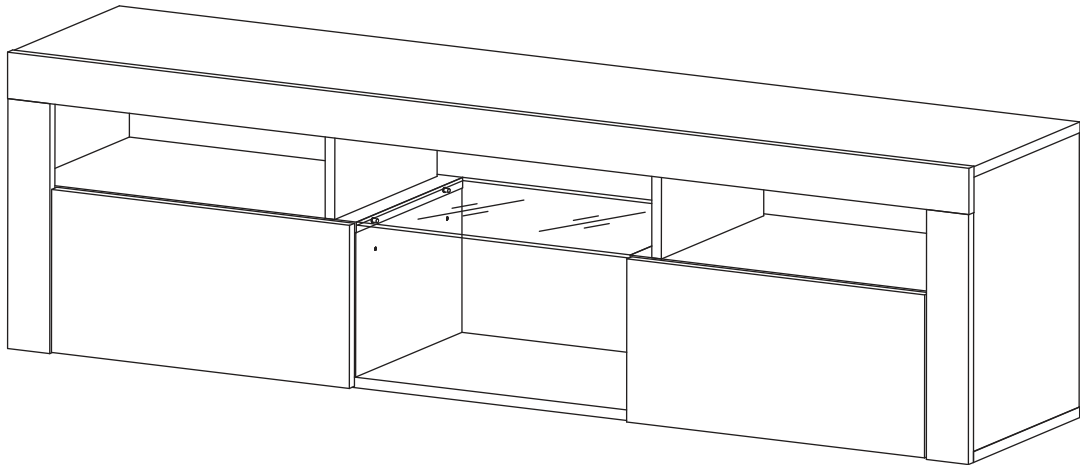

BARI CARB - 160 WALL MOUNTED FLOATING TV STAND

24

**BARI CARB - 160 WALL MOUNTED
FLOATING TV STAND**

FLOOR STANDING OPTION ONLY!

25 - 26

WALL MOUNTED OPTION ONLY!

27 - 28

BARI CARB - 160 WALL MOUNTED
FLOATING TV STAND