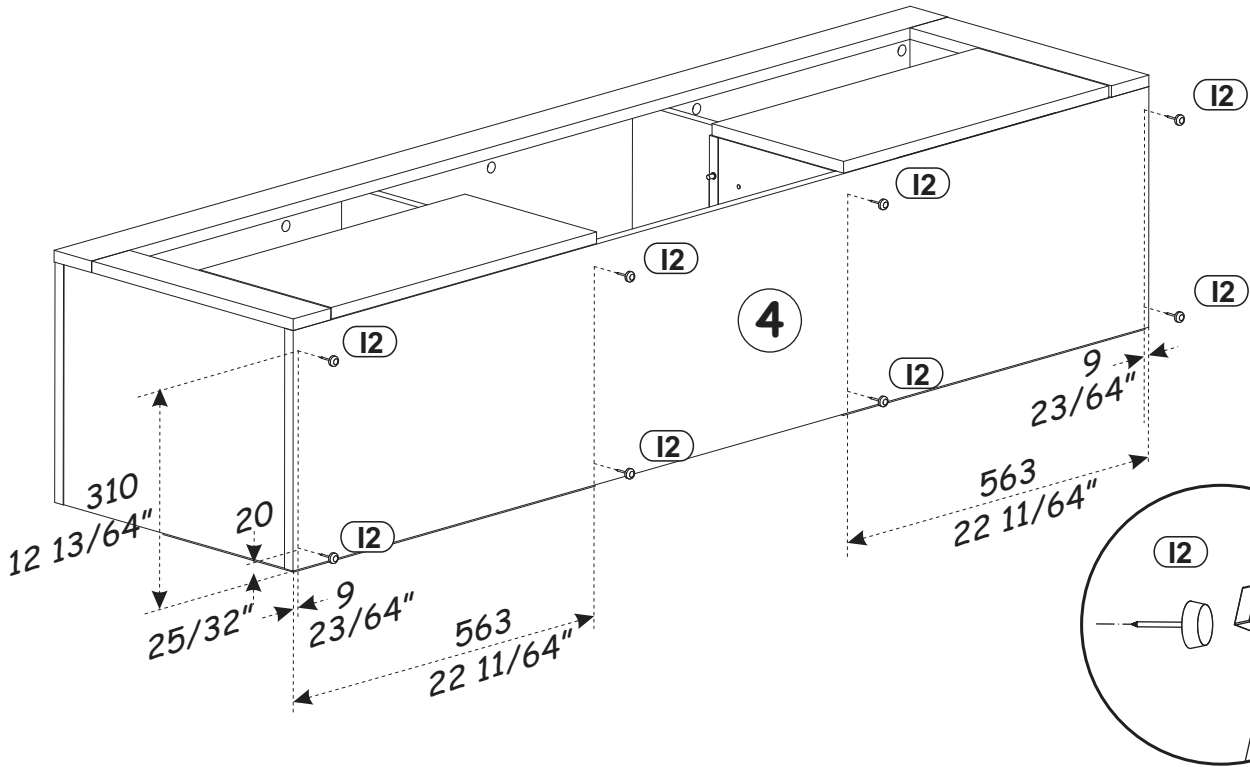

BARI CARB - 160 WALL MOUNTED
FLOATING TV STAND

25 FLOOR STANDING OPTION ONLY!

26