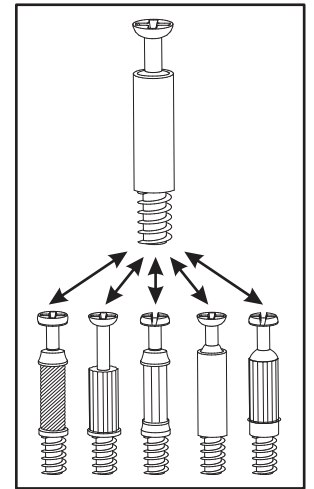

BARI CARB - 160 WALL MOUNTED FLOATING TV STAND