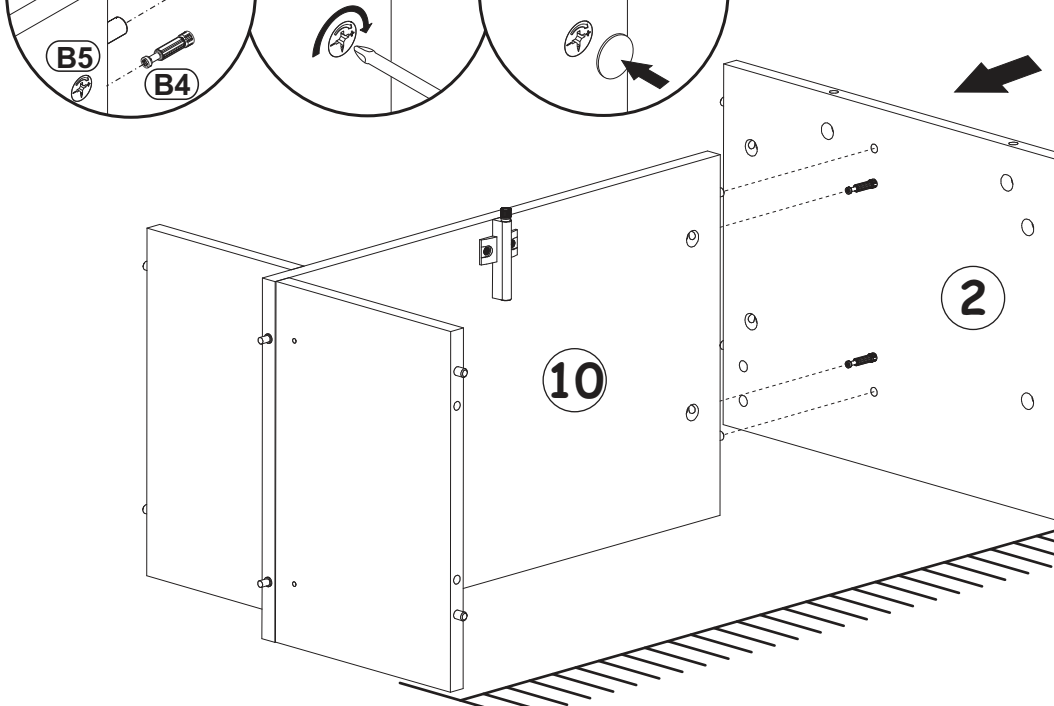

BARI CARB - 160 WALL MOUNTED FLOATING TV STAND

15

16

17