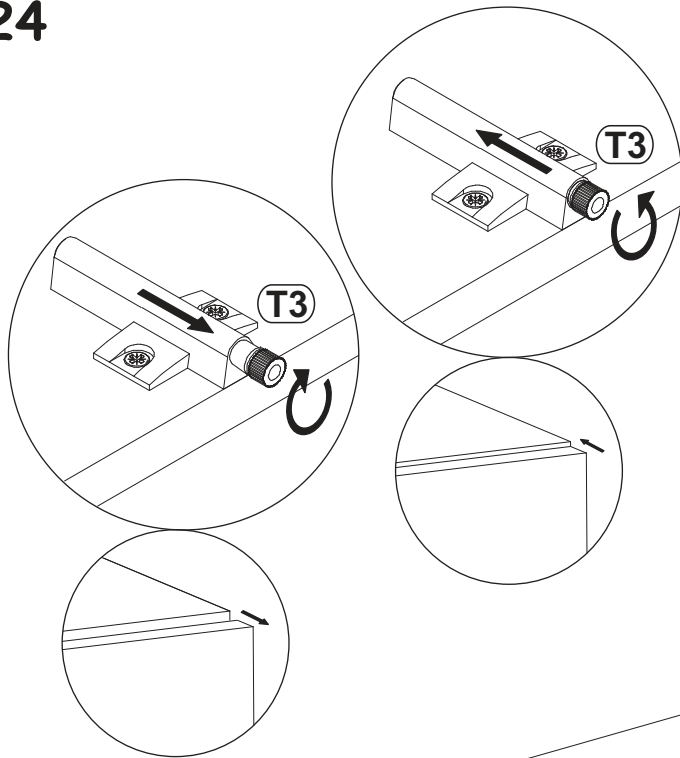

BARI CARB - 160 WALL MOUNTED FLOATING TV STAND

24