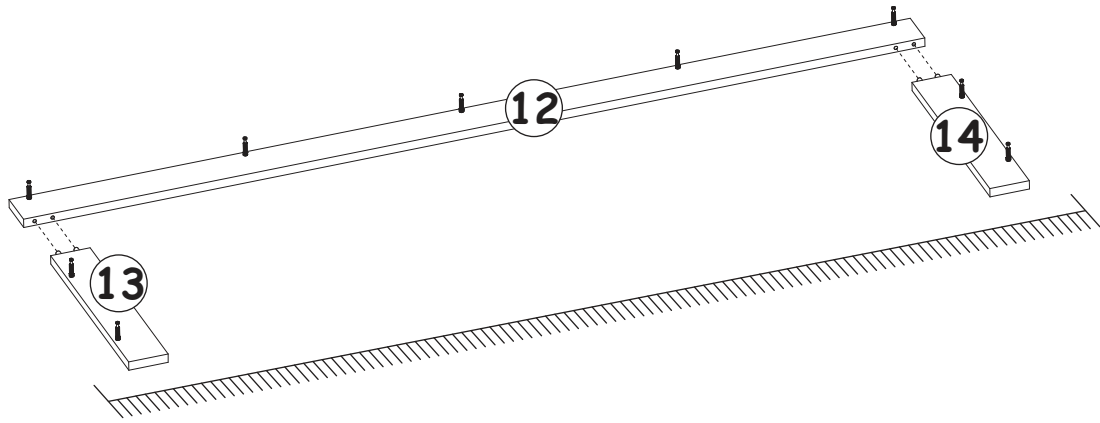

BARI CARB - 160 WALL MOUNTED
FLOATING TV STAND

B3	Ø1/16" x 63/64"
x24	 Ø1,4x25

20

BARI CARB - 160 WALL MOUNTED FLOATING TV STAND

21

22

BARI CARB - 160 WALL MOUNTED FLOATING TV STAND

23