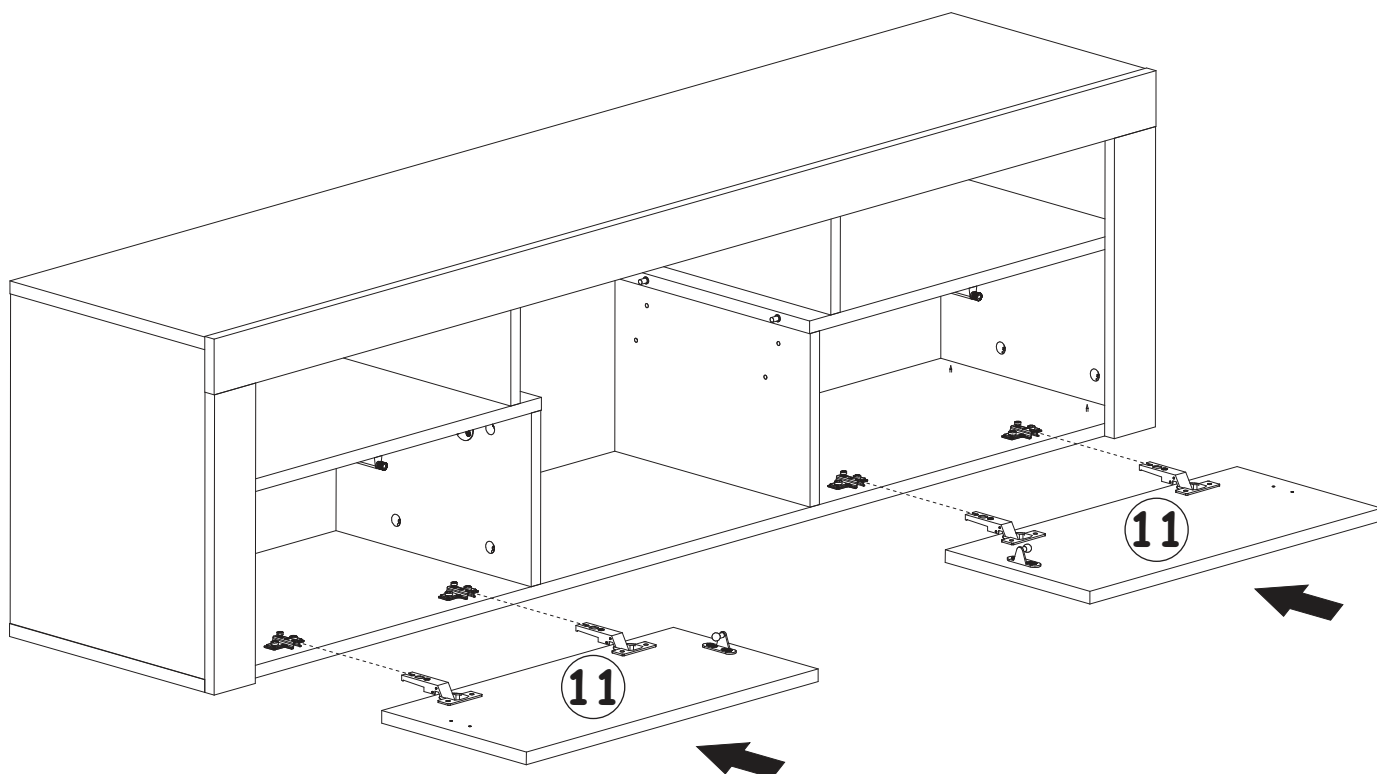

BARI CARB - 160 WALL MOUNTED
FLOATING TV STAND

B3	Ø1/16" x 63/64"
x24	 Ø1,4x25

20

BARI CARB - 160 WALL MOUNTED FLOATING TV STAND

21

22

BARI CARB - 160 WALL MOUNTED FLOATING TV STAND

23