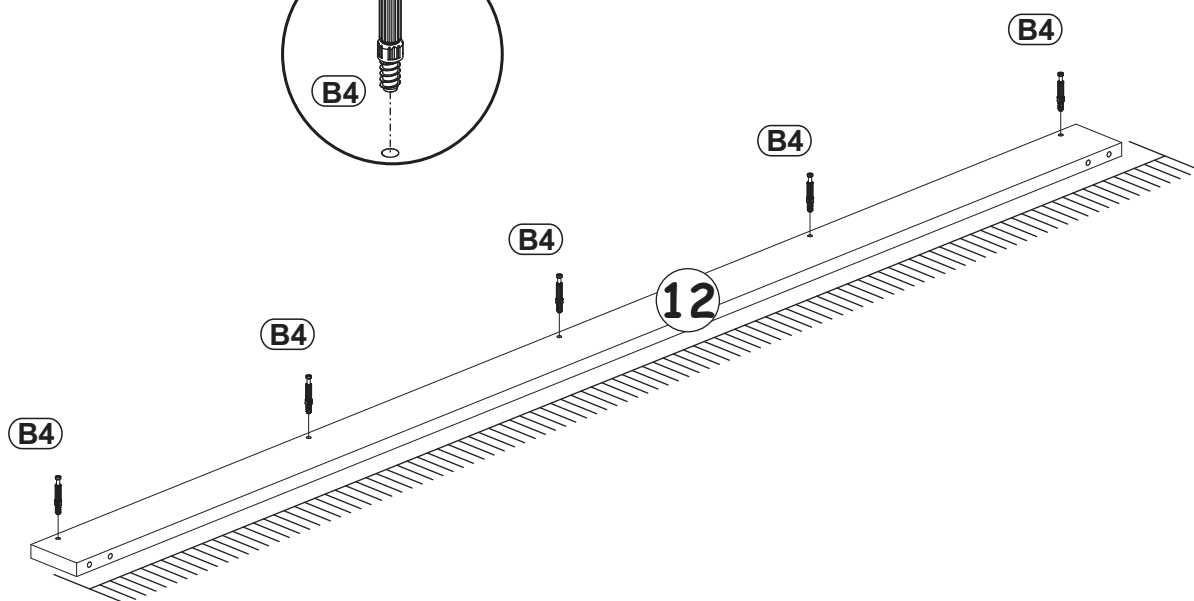

**BARI CARB - 160 WALL MOUNTED
FLOATING TV STAND**

A1	Ø5/16"x1 27/64"	B4	
x4	 ø8x36	x4	

10

11

B4	
x5	

BARI CARB - 160 WALL MOUNTED FLOATING TV STAND

12

13