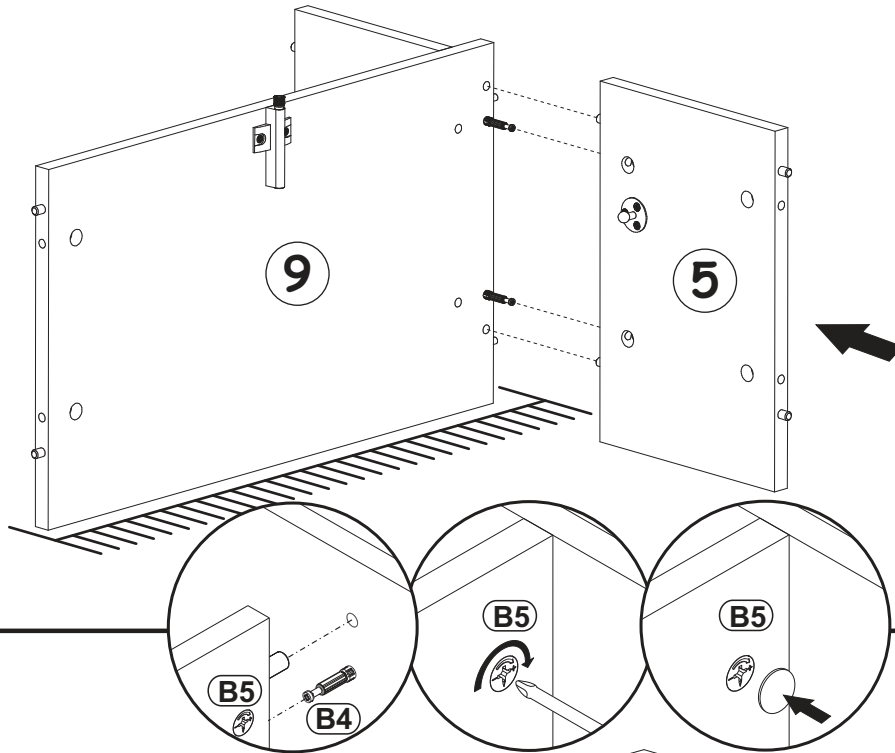

**BARI CARB - 160 WALL MOUNTED
FLOATING TV STAND**

A1	Ø5/16"x1 27/64"	B4	
x4	 ø8x36	x4	

10

11

B4	
x5	

BARI CARB - 160 WALL MOUNTED FLOATING TV STAND

12

13