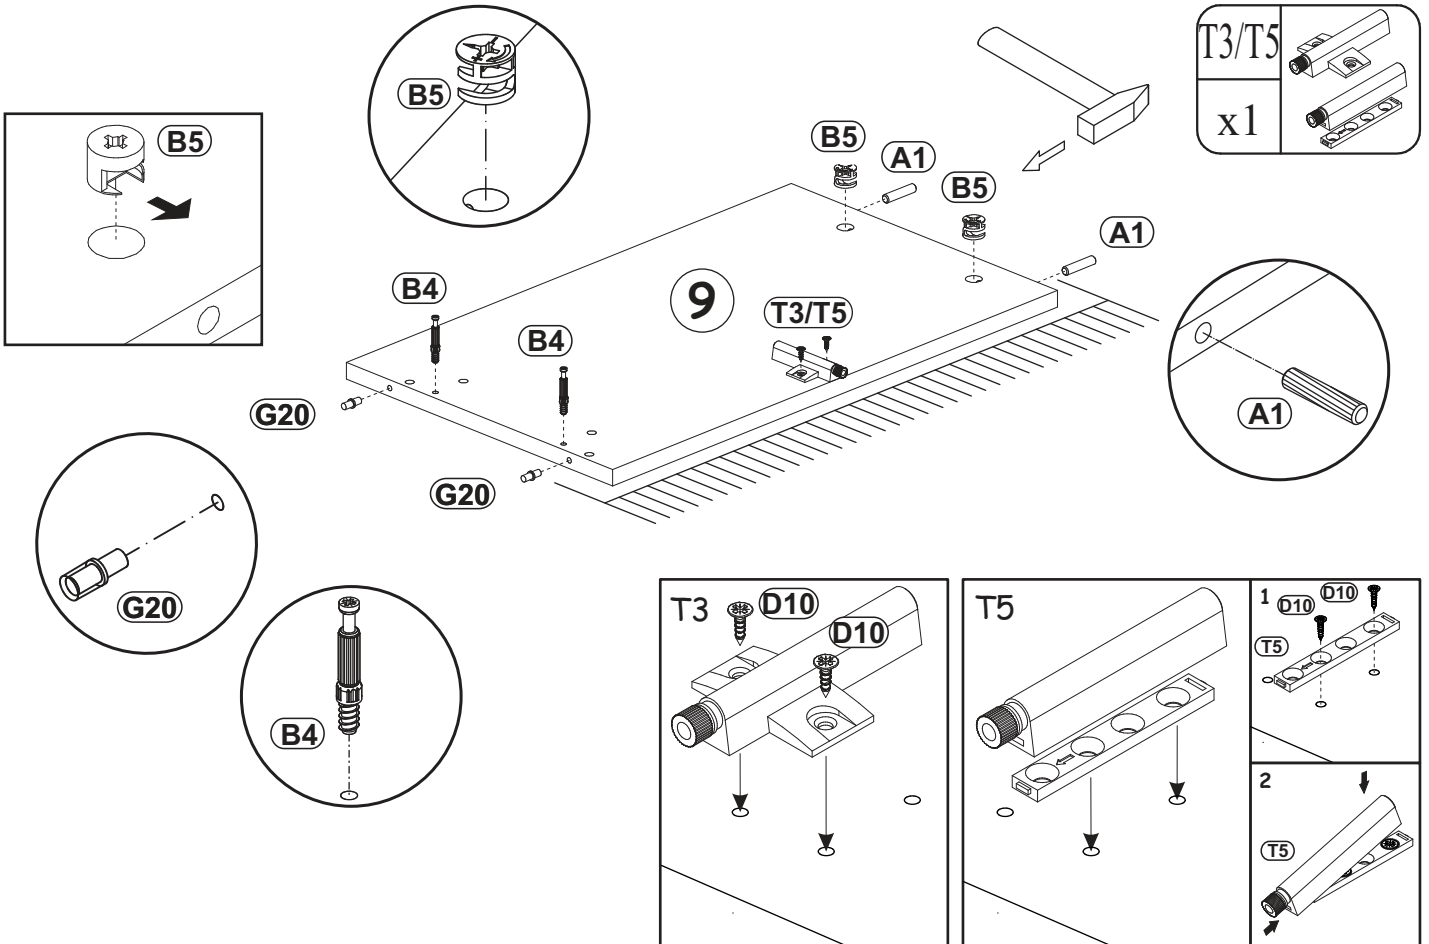

B4	
x8	

BARI CARB - 160 WALL MOUNTED FLOATING TV STAND

4

E2		B4	
x4	H=0	x8	

5

D10	USØ9/64"x33/64"	G20		A1	Ø5/16"x1 27/64"	B5	Ø19/32"x15/32"	B4	
x2	USØ3,5x13	x2		x2	ø8x36	x2	Ø15x12	x2	

BARI CARB - 160 WALL MOUNTED FLOATING TV STAND