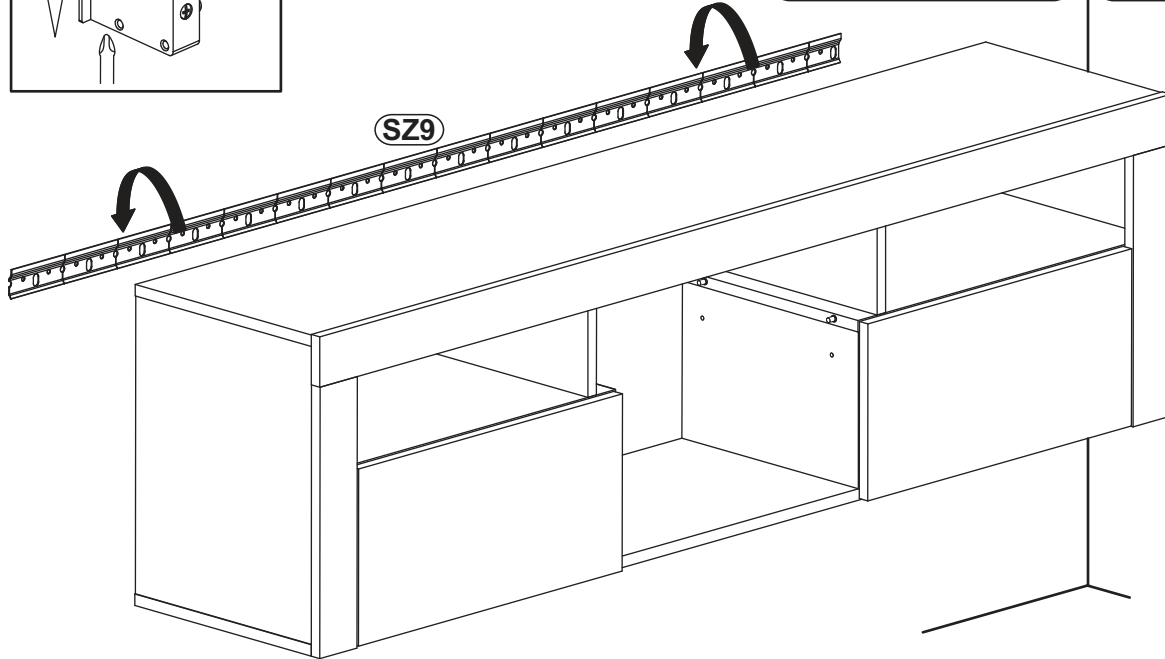

L=18 3/16"

x1

L=1562mm

27 WALL MOUNTED OPTION ONLY!

28

LZ3

x1

LED