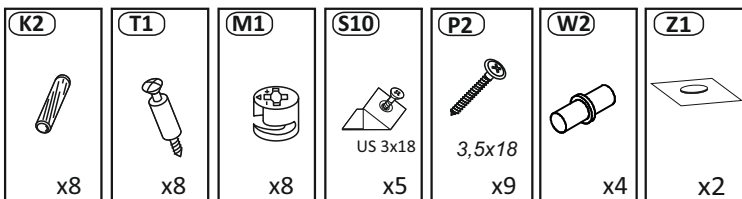

RTV 100 ADA

	mm	
①	363x330	1
②	363x330	1
③	1000x330	1
④	966x310	1
⑤	964x300	1
⑥	994x200	1
⑦	994x85	1
⑧	980x367	1

③ max. 25 kg

BAG 1

BAG 2

BAG 3

BAG 4

5
▼