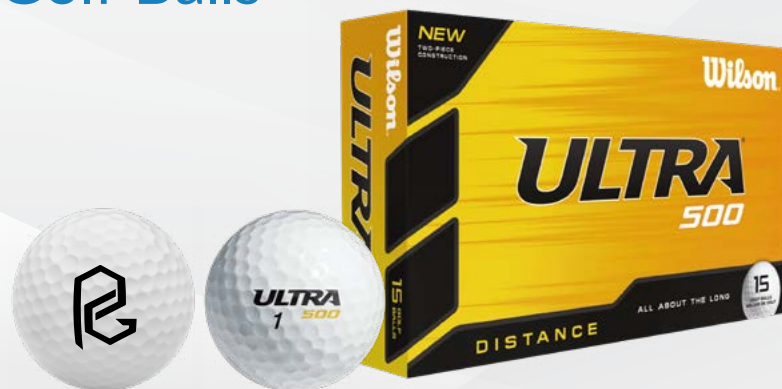

» Additional products are available on our website or contact us if you cannot find what you are looking for.

TaylorMade Distance+ Golf Balls

- Box of 12 golf balls
- Designed for speed
- Soft feel & high-velocity performance for distance
- Cover: Ionomer
- Compression: 77
- Dimples: 342
- 2-piece construction
- Alignment aid
- Customized with your logo

TaylorMade Noodle Long & Soft Golf Balls

- Box of 15 golf balls
- Cover: Iothane
- Dimples: 342
- Ultra-soft 34 compression
- Customized with your logo

Wilson Ultra 500 Golf Balls

- Box of 15 golf balls
- Compression: 90
- Cover: Surlyn
- Dimples: 432
- Ultra long distance performance
- Ultra durable cover material
- 2-piece design
- Customized with your logo