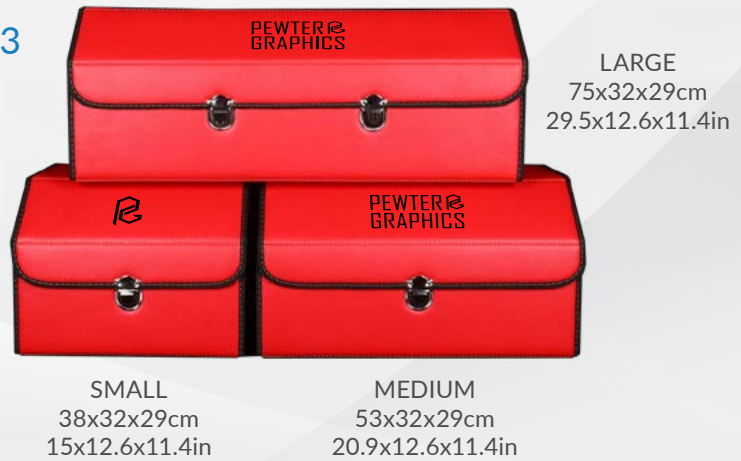

» Additional products are available on our website or contact us if you cannot find what you are looking for.

Lock Nut Bag

- Large: 24 cm x 14 cm (9.4" x 5.5")
- Small: 10 cm x 7.6 cm (4" x 3")
- Custom sizes available (minimums apply)
- Great for lock-nut keys, cards, change, keys
- Custom colours available upon request
- Customized with your logo

Tire Totes

- Heavy-duty shell with easy-to-carry handle
- Small and large sizes available
- Holds over 80 lbs
- Hook and loop closure for snug fit
- Machine washable
- Rugged polyester/nylon construction
- Black and silver design
- Customized with your logo

SMALL
38x32x29cm
15x12.6x11.4in

MEDIUM
53x32x29cm
20.9x12.6x11.4in

LARGE
75x32x29cm
29.5x12.6x11.4in

» Additional products are available on our website or contact us if you cannot find what you are looking for.