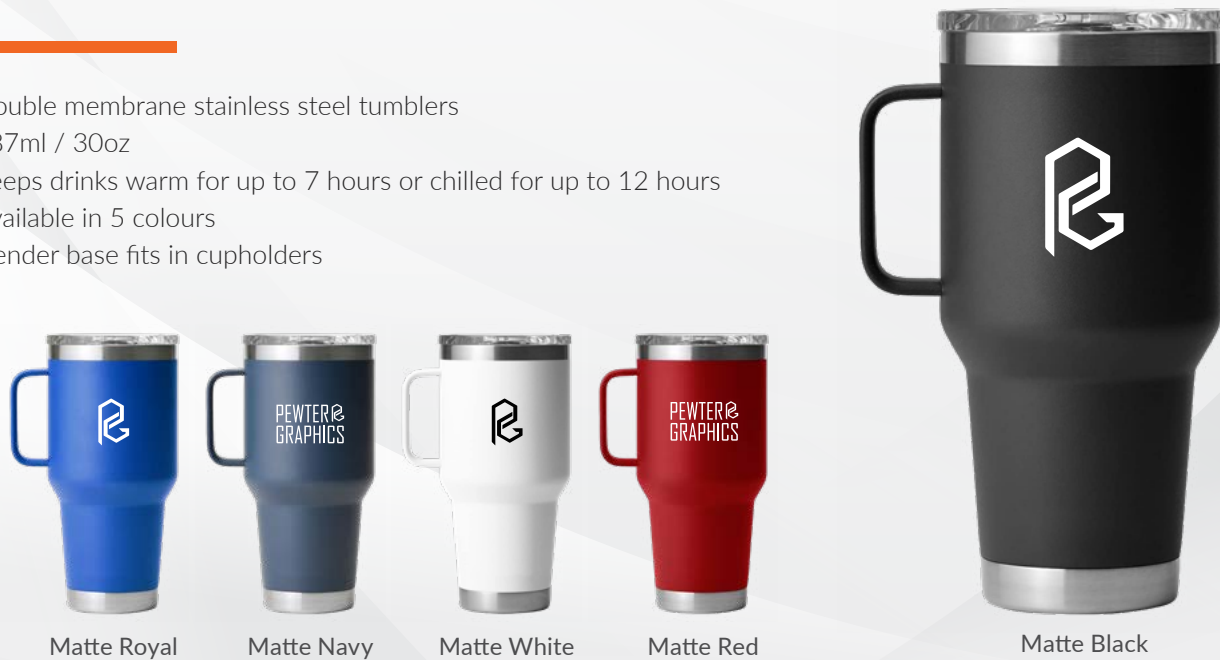

Premium XL Tumbler 30 oz WITH HANDLE

- Double membrane stainless steel tumblers
- 887ml / 30oz
- Keeps drinks warm for up to 7 hours or chilled for up to 12 hours
- Available in 5 colours
- Slender base fits in cupholders