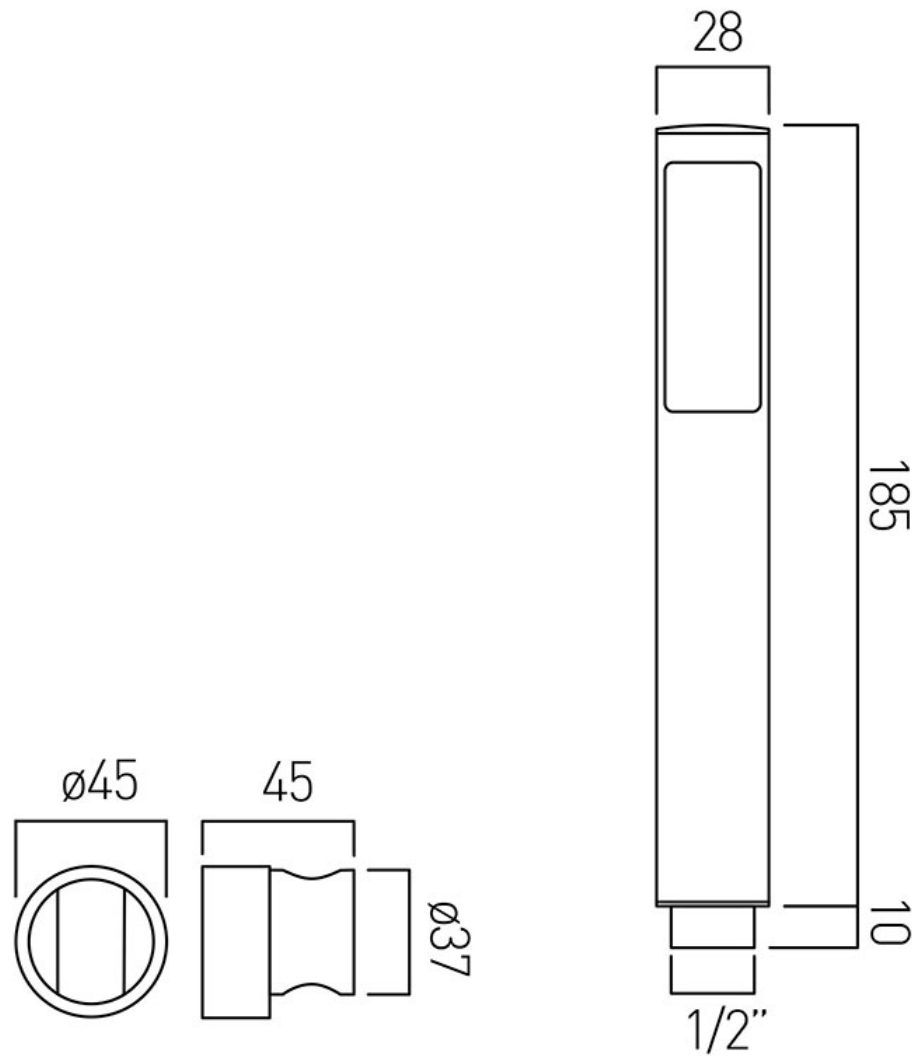

SPECIFICATION SHEET

COLLECTION: ZOO

PRODUCT CODE: ZOO-SFMK-C/P

DESCRIPTION:

zoo mini shower kit with

- single function handset
- rub-clean
- 150cm shower hose
- wall bracket
- wall mounted

minimum operating pressure 0.2 bar LP

FINISH:

Chrome

FLOW REGULATOR:

FR-SHOWER/9-C/P

MINIMUM OPERATING PRESSURE:

0.2 bar LP

FLOW RATE AT 3.0 BAR FLOW PRESSURE:

24 l/min

tel: 01934 744466
email: sales@vado.com
www.vado.com

where inspiration flows
taps | showering | accessories

TECHNICAL DRAWING

COLLECTION: Z00

PRODUCT CODE: Z00-SFMK-C/P

tel: 01934 744466
email: sales@vado.com
www.vado.com