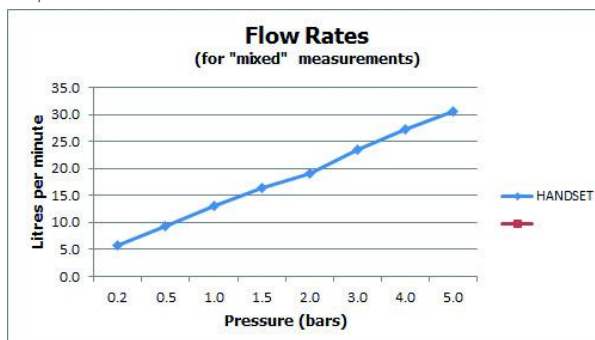

FINISH:

Chrome

FLOW REGULATOR:

FR-SHOWER/9-C/P

MINIMUM OPERATING PRESSURE:

0.2 bar LP

FLOW RATE AT 3.0 BAR FLOW PRESSURE:

24 l/min