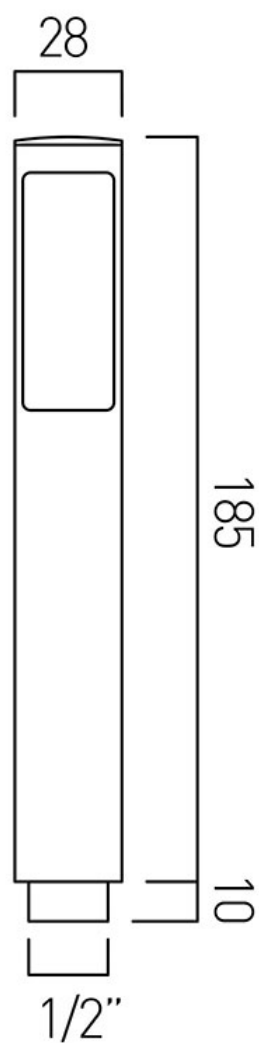

TECHNICAL DRAWING

COLLECTION: Z00

PRODUCT CODE: Z00-HANDSET-DB-C/P

tel: 01934 744466
email: sales@vado.com
www.vado.com

where inspiration flows
taps | showering | accessories