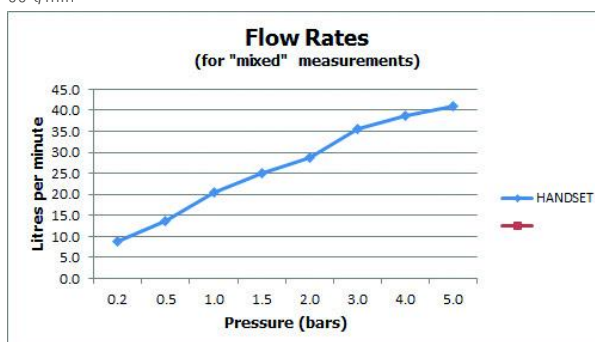

Chrome

FLOW REGULATOR:

FR-SHOWER/9-C/P

MINIMUM OPERATING PRESSURE:

0.2 bar LP

FLOW RATE AT 3.0 BAR FLOW PRESSURE:

36 l/min

tel: 01934 744466