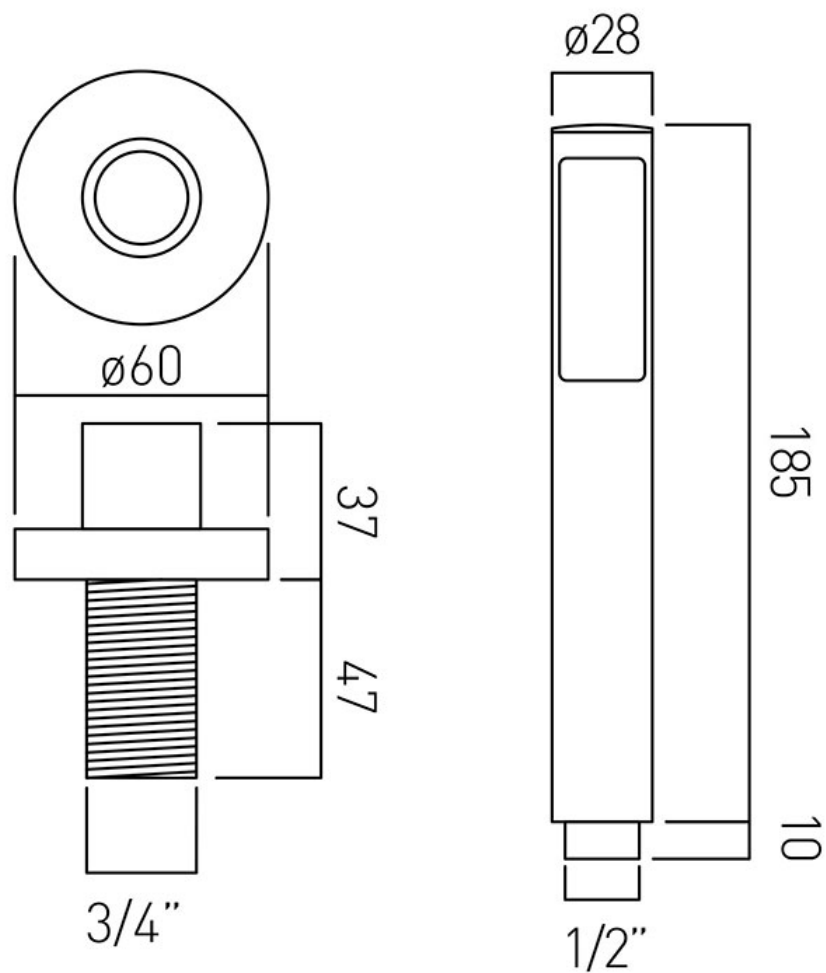

TECHNICAL DRAWING

COLLECTION: Z00

PRODUCT CODE: Z00-DECKKIT-C/P

tel: 01934 744466
email: sales@vado.com
www.vado.com

where inspiration flows
taps | showering | accessories