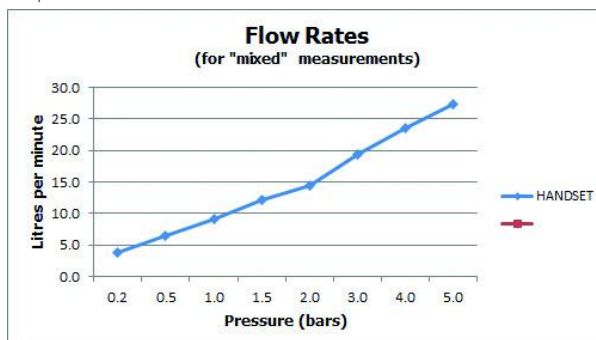

FINISH:

Chrome

FLOW REGULATOR:

FR-SHOWER/9-C/P

MINIMUM OPERATING PRESSURE:

0.2 bar LP

FLOW RATE AT 3.0 BAR FLOW PRESSURE:

19 l/min