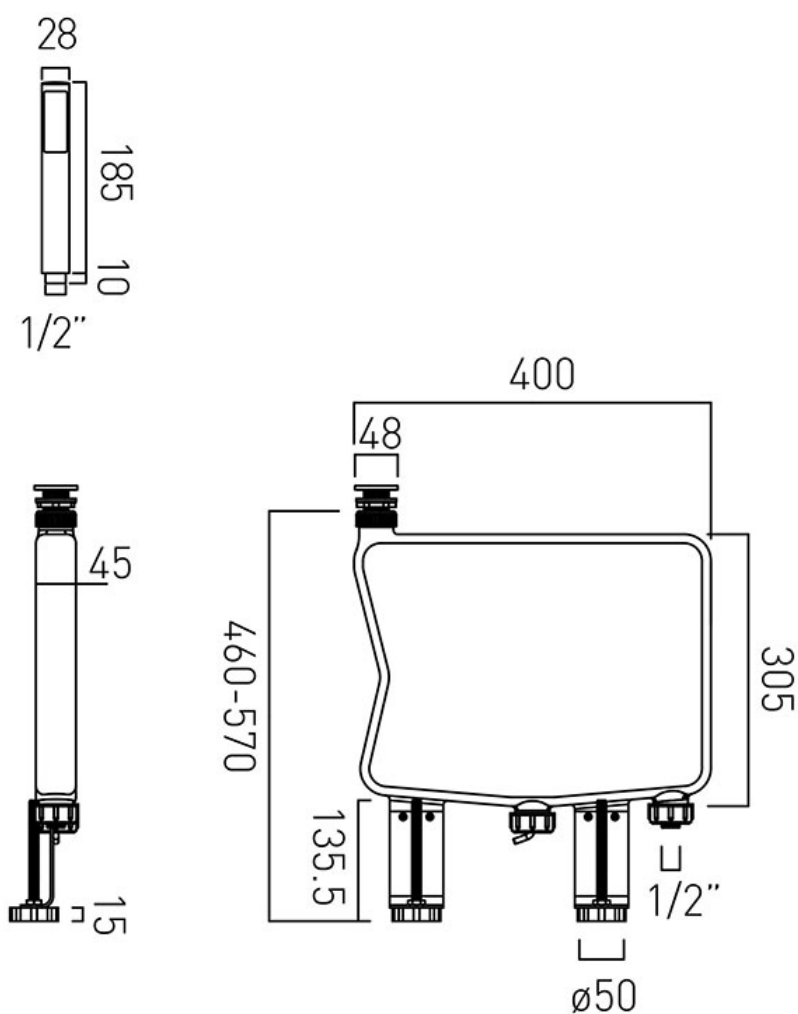

TECHNICAL DRAWING

COLLECTION: ZOO

PRODUCT CODE: ZOO-CAPSULE-C/P

tel: 01934 744466
email: sales@vado.com
www.vado.com

where inspiration flows
taps | showering | accessories