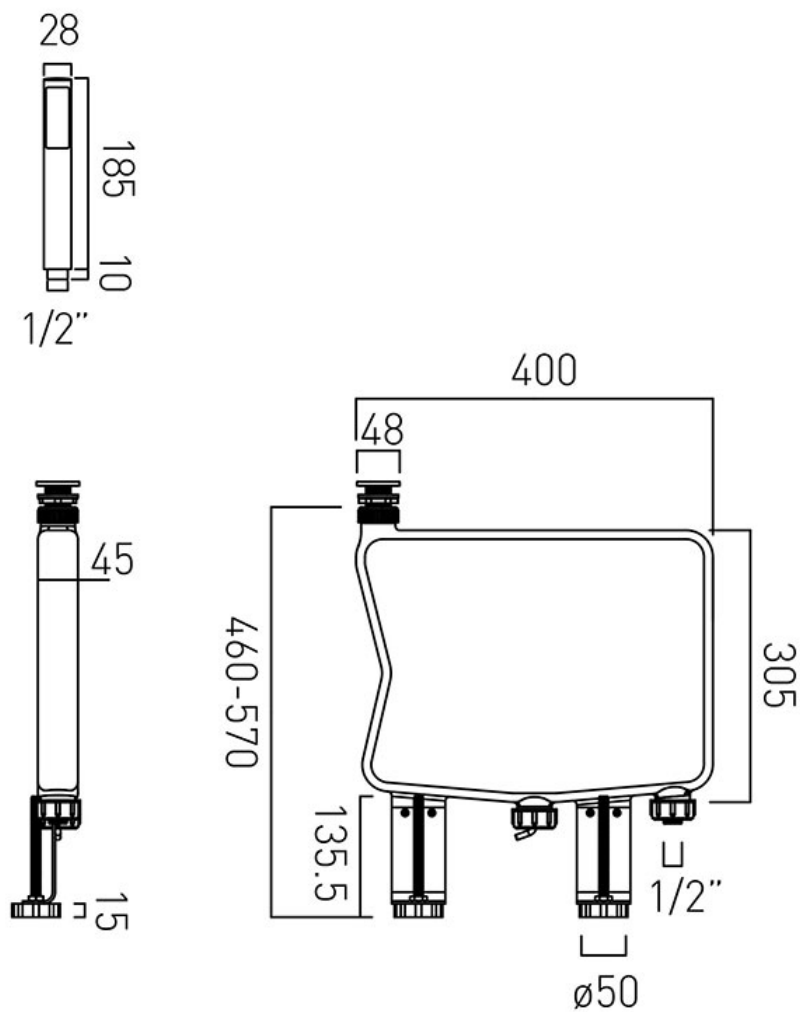

# TECHNICAL DRAWING

**COLLECTION:** ZOO

**PRODUCT CODE:** ZOO-CAPSULE-C/P

tel: 01934 744466  
email: sales@vado.com  
www.vado.com

**where inspiration flows**  
taps | showering | accessories