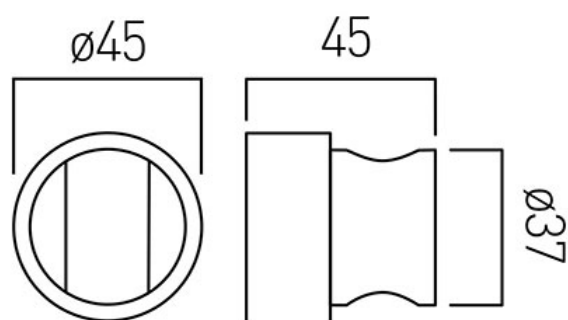

N

tel: 01934 744466
email: sales@vado.com
www.vado.com

where inspiration flows
taps | showering | accessories

TECHNICAL DRAWING

COLLECTION: Z00

PRODUCT CODE: Z00-BRACKET-C/P

tel: 01934 744466
email: sales@vado.com
www.vado.com