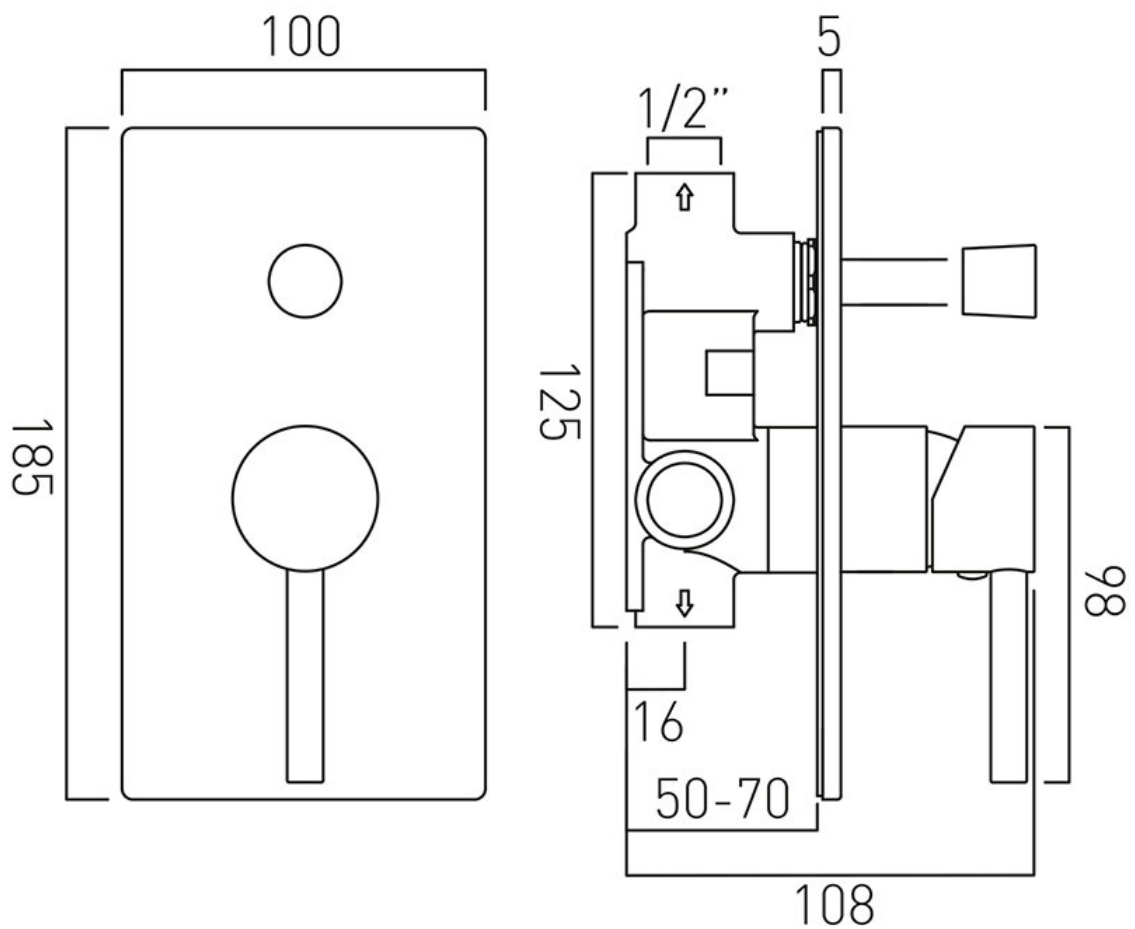

SPECIFICATION SHEET

COLLECTION: ZOO

PRODUCT CODE: ZOO-147A/SQ-C/P

DESCRIPTION:

concealed shower valve with diverter
single lever
wall mounted
with rectangular plate
ceramic cartridge CAR-K35A
2 x 1/2" female inlets
2 x 1/2" female outlets
min-max wall mount 55-75mm
optimum installation depth 65mm
minimum operating pressure 0.2 bar LP shower / 1.5 bar MP bath

FINISH:

Chrome

FLOW REGULATOR:

N

MINIMUM OPERATING PRESSURE:

0.2 bar LP (shower) 1.5 bar MP (bath)

tel: 01934 744466
email: sales@vado.com
www.vado.com

where inspiration flows
taps | showering | accessories

TECHNICAL DRAWING

COLLECTION: Z00

PRODUCT CODE: Z00-147A/SQ-C/P

tel: 01934 744466
email: sales@vado.com
www.vado.com

where inspiration flows
taps | showering | accessories