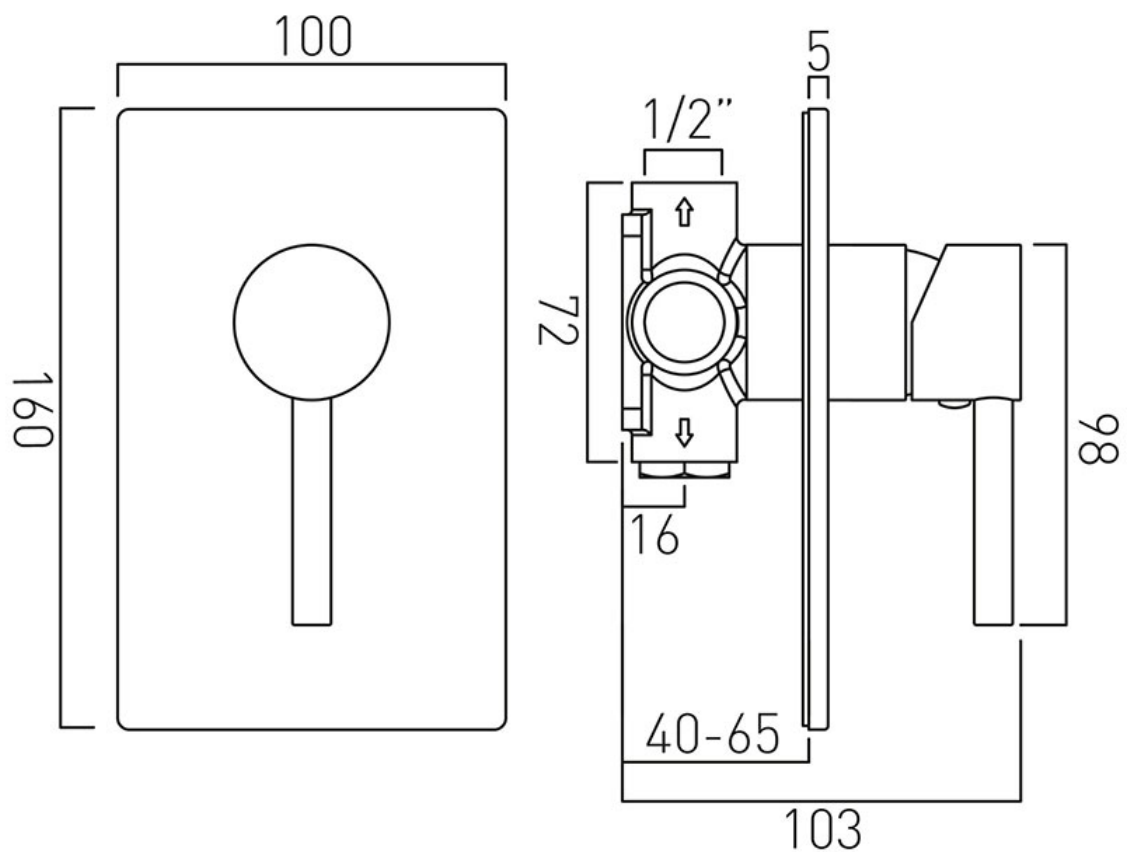

SPECIFICATION SHEET

COLLECTION: ZOO

PRODUCT CODE: ZOO-145A/SQ-C/P

DESCRIPTION:

concealed shower valve
single lever
wall mounted
with rectangular backplate
ceramic cartridge CAR-K35A
2 x 1/2" inlets
2 x 1/2" outlets (one is blanked off)
min-max wall mount 40-65mm
minimum operating pressure 0.2 bar LP shower / 1.5 bar MP bath

FINISH:

Chrome

FLOW REGULATOR:

N

MINIMUM OPERATING PRESSURE:

0.2 bar LP (shower) 1.5 bar MP (bath)

tel: 01934 744466
email: sales@vado.com
www.vado.com

where inspiration flows
taps | showering | accessories

TECHNICAL DRAWING

COLLECTION: Z00

PRODUCT CODE: Z00-145A/SQ-C/P

tel: 01934 744466
email: sales@vado.com
www.vado.com

where inspiration flows
taps | showering | accessories