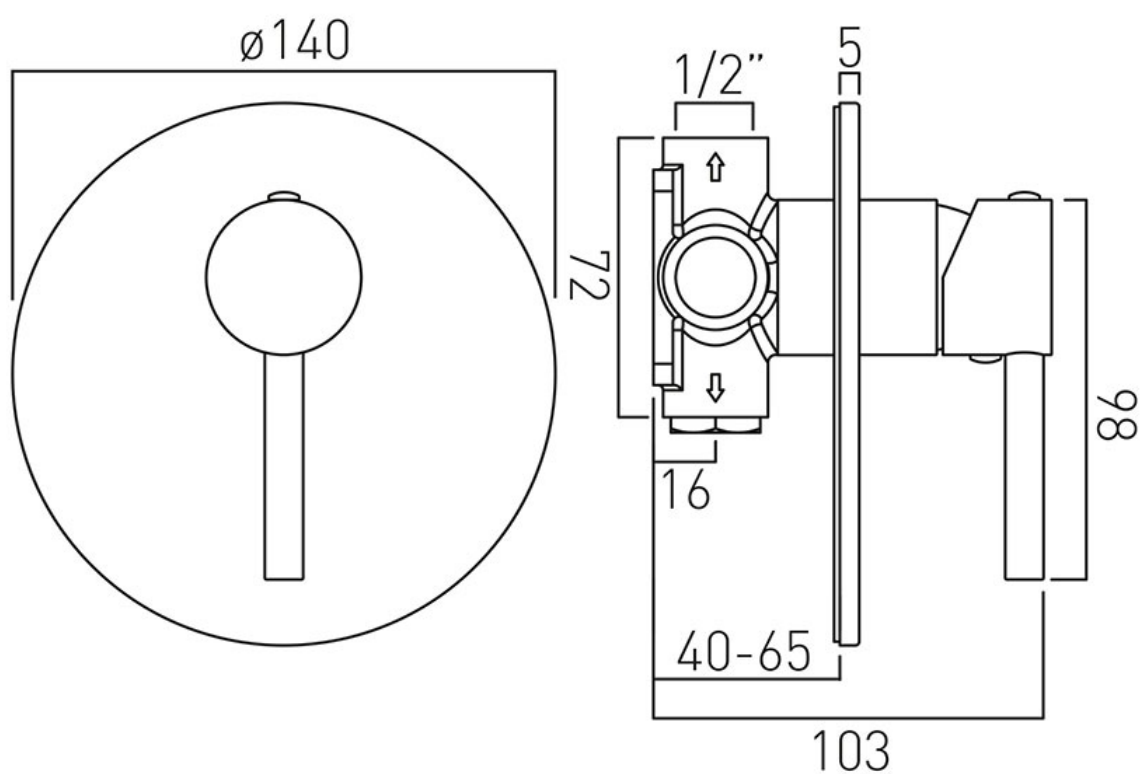

SPECIFICATION SHEET

COLLECTION: ZOO

PRODUCT CODE: ZOO-145A/RO-C/P

DESCRIPTION:

concealed shower valve
single lever
wall mounted
with round backplate
ceramic cartridge CAR-K35A
2 x 1/2" inlets
2 x 1/2" outlets (one is blanked off)
min-max wall mount 40-65mm
optimum installation depth 45mm
minimum operating pressure 0.2 bar LP shower / 1.5 bar MP bath

FINISH:

Chrome

FLOW REGULATOR:

N

MINIMUM OPERATING PRESSURE:

0.2 bar LP (shower) 1.5 bar MP (bath)

tel: 01934 744466
email: sales@vado.com
www.vado.com

where inspiration flows
taps | showering | accessories

TECHNICAL DRAWING

COLLECTION: Z00

PRODUCT CODE: Z00-145A/RO-C/P

tel: 01934 744466
email: sales@vado.com
www.vado.com

where inspiration flows
taps | showering | accessories