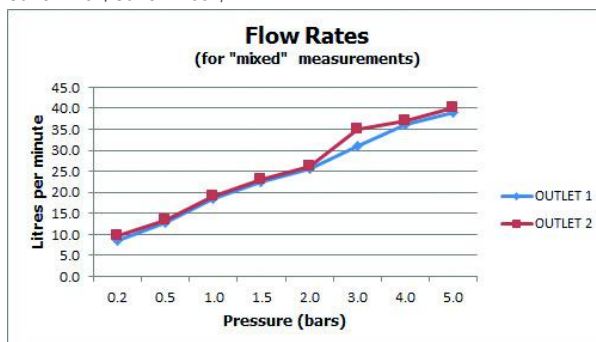

**FINISH:**

Chrome

**MINIMUM OPERATING PRESSURE:**

0.2 bar LP

**FLOW RATE AT 3.0 BAR FLOW PRESSURE:**

Outlet 1: 31, Outlet 2: 35 l/min

tel: 01934 744466  
email: sales@vado.com  
www.vado.com

**where inspiration flows**  
taps | showering | accessories