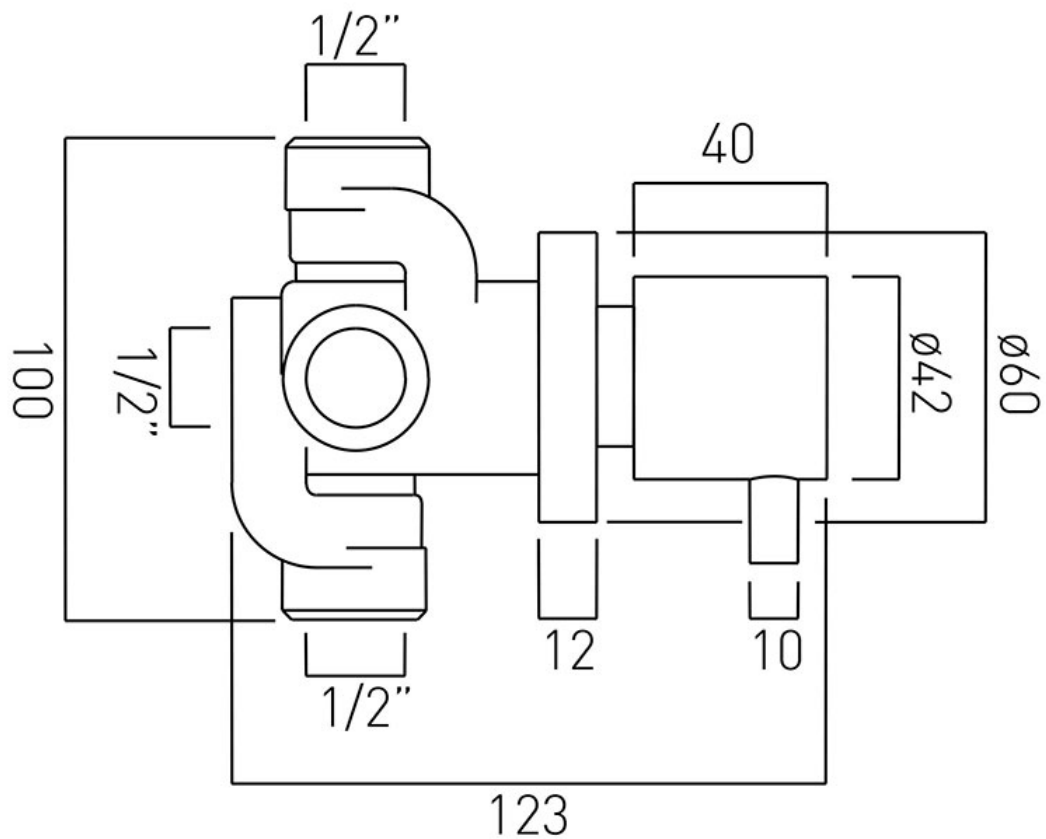

# SPECIFICATION SHEET

**COLLECTION:** ZOO

**PRODUCT CODE:** ZOO-144/2-C/P

**DESCRIPTION:**

concealed 2 way diverter valve  
wall mounted  
2 x 1/2" inlets  
2 x 1/2" outlets  
min-max wall mount 75-85mm  
minimum operating pressure 0.2 bar LP

**FINISH:**

Chrome

**MINIMUM OPERATING PRESSURE:**

0.2 bar LP

**FLOW RATE AT 3.0 BAR FLOW PRESSURE:**

Outlet 1: 31, Outlet 2: 35 l/min

tel: 01934 744466  
email: sales@vado.com  
www.vado.com

**where inspiration flows**  
taps | showering | accessories

# TECHNICAL DRAWING

**COLLECTION:** Z00

**PRODUCT CODE:** Z00-144/2-C/P

tel: 01934 744466  
email: sales@vado.com  
www.vado.com

**where inspiration flows**  
taps | showering | accessories