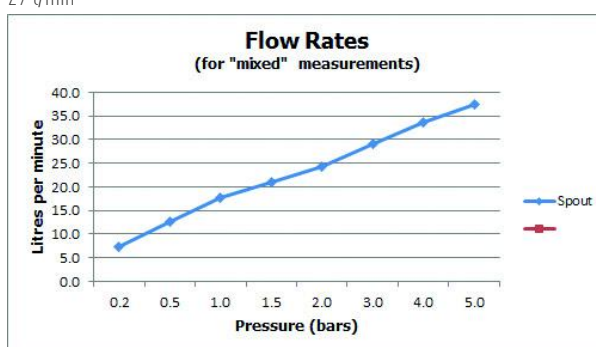

FINISH:

Chrome

MINIMUM OPERATING PRESSURE:

0.2 bar LP

FLOW RATE AT 3.0 BAR FLOW PRESSURE:

29 l/min

tel: 01934 744466
email: sales@vado.com
www.vado.com

where inspiration flows
taps | showering | accessories