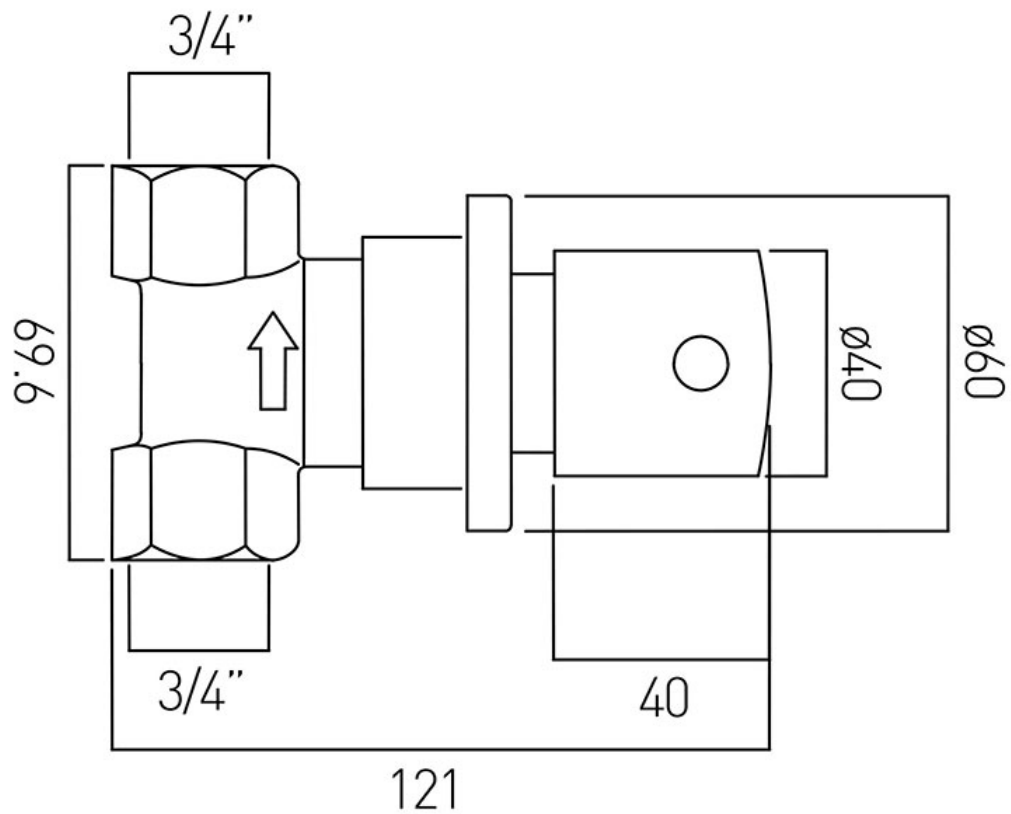

SPECIFICATION SHEET

COLLECTION: ZOO

PRODUCT CODE: ZOO-143-3/4-C/P

DESCRIPTION:

concealed stop valve 3/4" wall mounted ceramic cartridge ELE-VALVE/CD-3/4 1 x 3/4" female inlet 1 x 3/4" female outlet
minimum operating pressure 0.2 bar LP

FINISH:

Chrome

MINIMUM OPERATING PRESSURE:

0.2 bar LP

FLOW RATE AT 3.0 BAR FLOW PRESSURE:

29 l/min

tel: 01934 744466
email: sales@vado.com
www.vado.com

where inspiration flows
taps | showering | accessories

TECHNICAL DRAWING

COLLECTION: ZOO

PRODUCT CODE: ZOO-143-3/4-C/P

tel: 01934 744466
email: sales@vado.com
www.vado.com

where inspiration flows
taps | showering | accessories