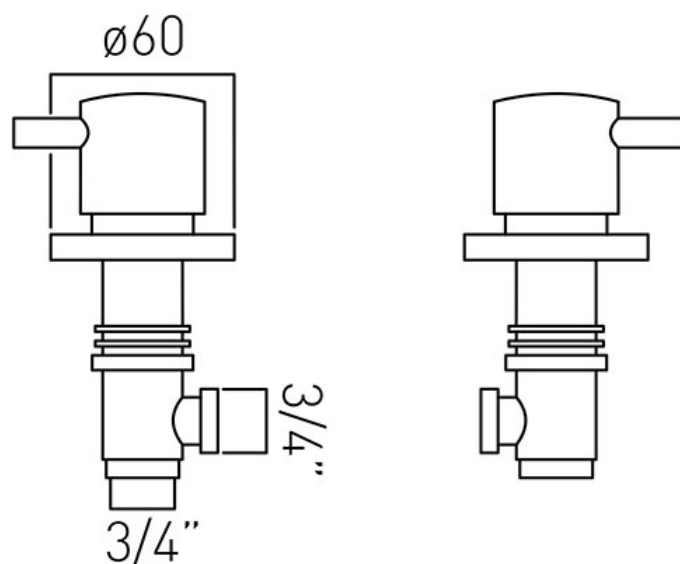

# SPECIFICATION SHEET

**COLLECTION:** ZOO

**PRODUCT CODE:** ZOO-142/PR-3/4-C/P

**DESCRIPTION:**

pair of valves 3/4"  
deck mounted  
cold ceramic cartridge ELE-VALVE/CD/CL-3/4  
hot ceramic cartridge ELE-VALVE/CD/HT-3/4  
1 x 3/4" male inlet  
1 x 3/4" male outlet  
10mm thread length  
maximum bath thickness 25mm  
deck mount drill hole diameter 33mm  
minimum operating pressure 0.2 bar LP

# TECHNICAL DRAWING

**COLLECTION:** Z00

**PRODUCT CODE:** Z00-142/PR-3/4-C/P

tel: 01934 744466  
email: sales@vado.com  
www.vado.com

**where inspiration flows**  
taps | showering | accessories