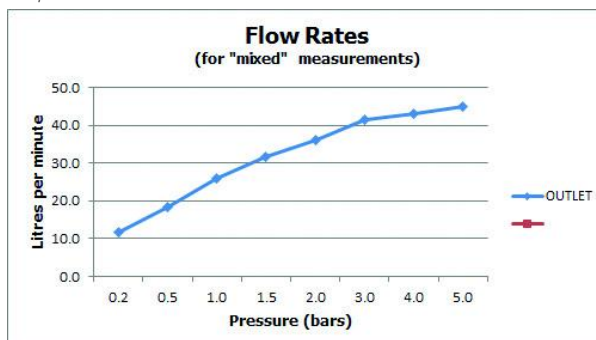

**FINISH:**

Chrome

**FLOW REGULATOR:**

N

**MINIMUM OPERATING PRESSURE:**

0.2 bar LP

**FLOW RATE AT 3.0 BAR FLOW PRESSURE:**

41 l/min