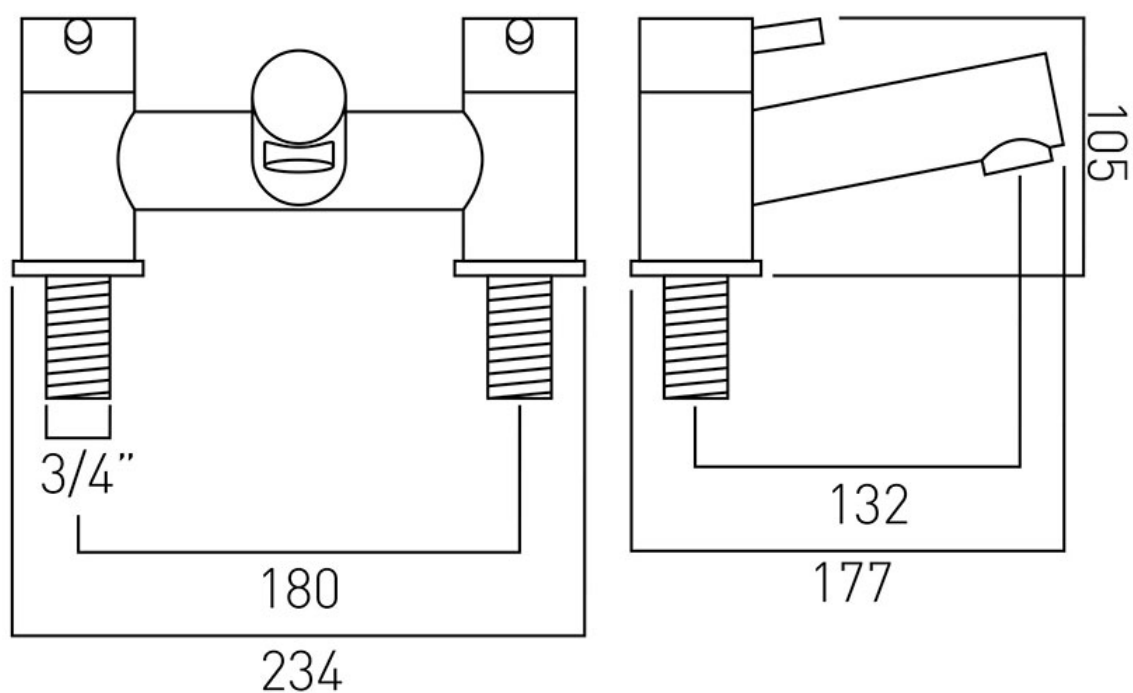

TECHNICAL DRAWING

COLLECTION: ZOO

PRODUCT CODE: ZOO-137-C/P

tel: 01934 744466
email: sales@vado.com
www.vado.com

where inspiration flows
taps | showering | accessories