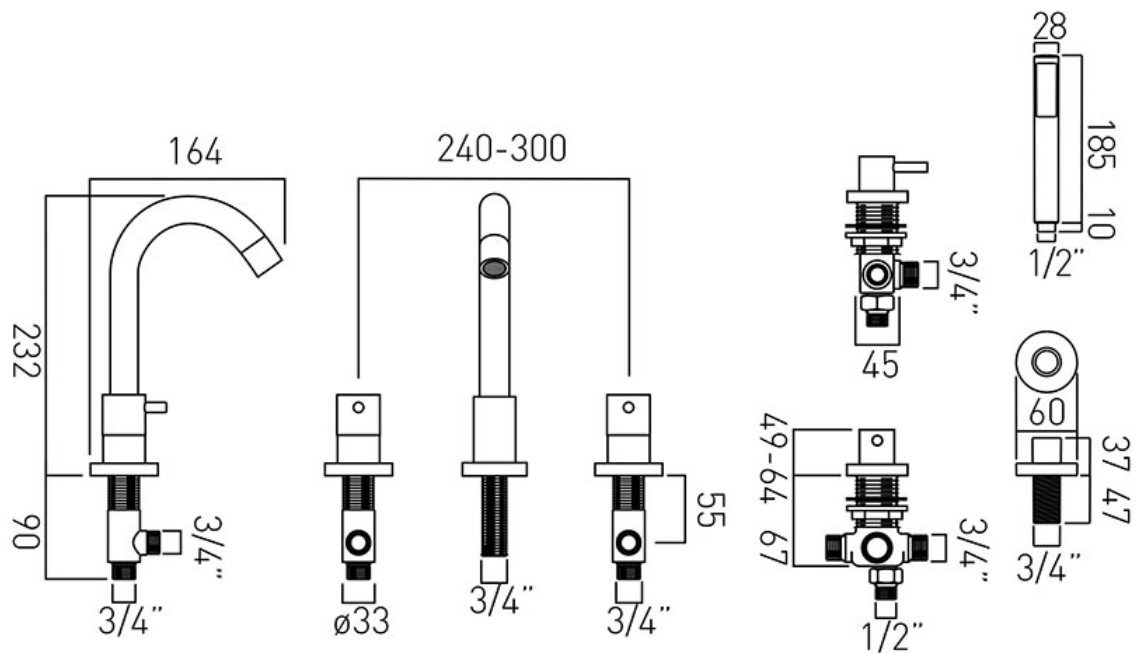

## DESCRIPTION:

5 hole bath shower mixer deck mounted with fixed spout  
cold ceramic cartridge ELE-VALVE/CD/CL-3/4 hot ceramic  
cartridge ELE-VALVE/CD/HT-3/4 3 x 3/4" x 3/4" x 500mm  
flexipipe connections valve deck mount drill hole  
diameter 33mm spout deck mount drill hole diameter  
28mm diverter deck mount drill hole diameter 46mm  
handset deck mount drill hole diameter 27mm  
minimum operating pressure 1.0 bar MP

## FLOW REGULATOR:

FR-SHOWER/9-C/P

## FLOW RATE AT 3.0 BAR FLOW PRESSURE:

Spout: 24, Shower: 20 l/min

tel: 01934 744466  
email: sales@vado.com  
www.vado.com

**where inspiration flows**  
taps | showering | accessories

# TECHNICAL DRAWING

COLLECTION: ZOO

PRODUCT CODE: ZOO-135-3/4-C/P

tel: 01934 744466  
email: sales@vado.com  
www.vado.com

**where inspiration flows**  
taps | showering | accessories