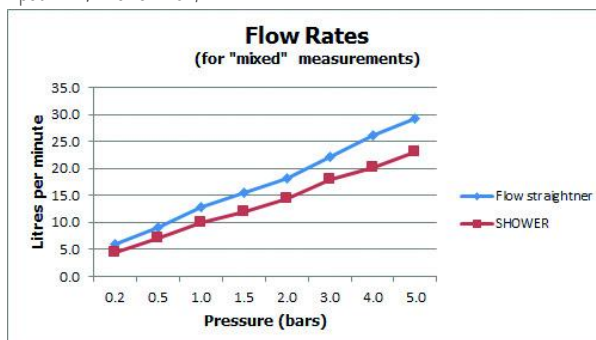

## FLOW REGULATOR:

FR-SHOWER/9-C/P

## FLOW RATE AT 3.0 BAR FLOW PRESSURE:

Spout: 24, Shower: 20 l/min

tel: 01934 744466  
email: sales@vado.com  
www.vado.com

**where inspiration flows**  
taps | showering | accessories