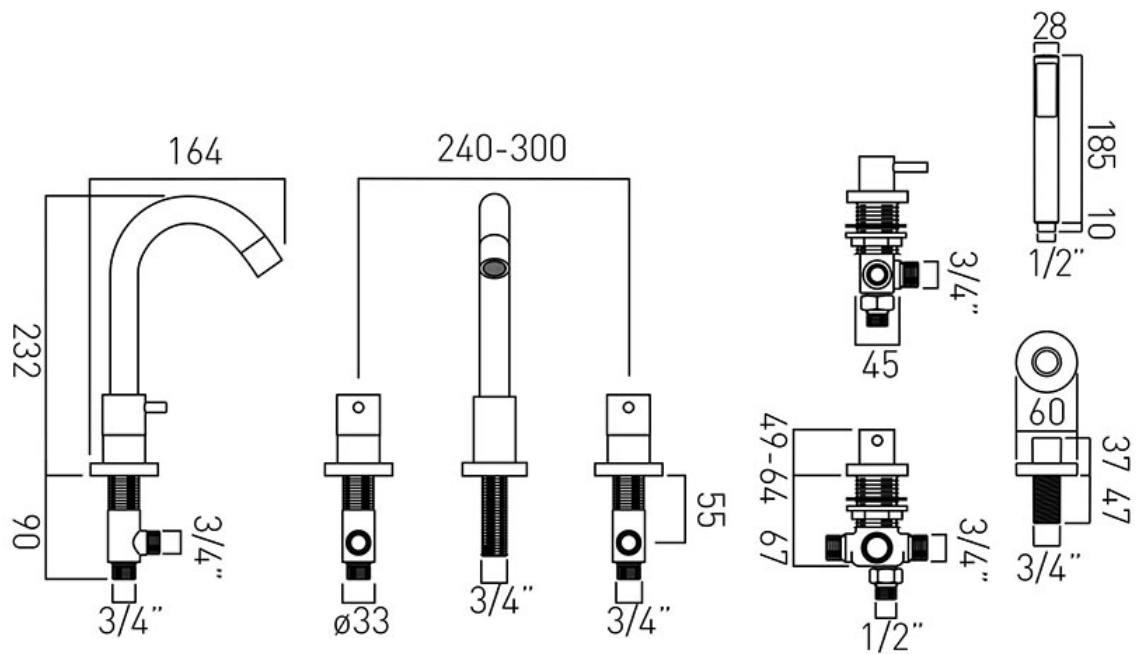

TECHNICAL DRAWING

COLLECTION: ZOO

PRODUCT CODE: ZOO-135-3/4-C/P

tel: 01934 744466
email: sales@vado.com
www.vado.com

where inspiration flows
taps | showering | accessories