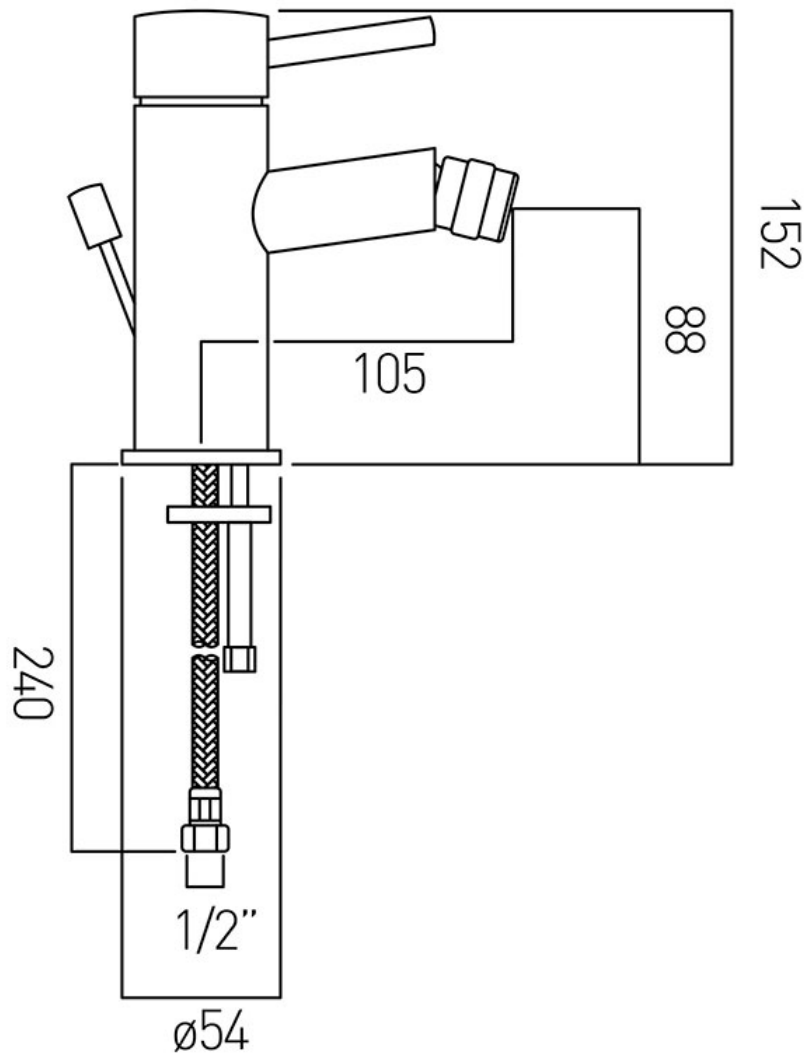

SPECIFICATION SHEET

COLLECTION: ZOO

PRODUCT CODE: ZOO-110-C/P

DESCRIPTION:

mono bidet mixer
single lever
deck mounted
with pop-up waste
with water flow aerator
with water flow straightener
ceramic cartridge CAR-K40A
2 x 1/2" nut x 240mm flexipipe connections
deck mount drill hole diameter 35mm
minimum operating pressure 1.0 bar MP

FINISH:

Chrome

FLOW REGULATOR:

FR-100/5-PLA

MINIMUM OPERATING PRESSURE:

1.0 bar MP

FLOW RATE AT 3.0 BAR FLOW PRESSURE:

15 l/min

tel: 01934 744466
email: sales@vado.com
www.vado.com

where inspiration flows
taps | showering | accessories

TECHNICAL DRAWING

COLLECTION: ZOO

PRODUCT CODE: ZOO-110-C/P

tel: 01934 744466
email: sales@vado.com
www.vado.com