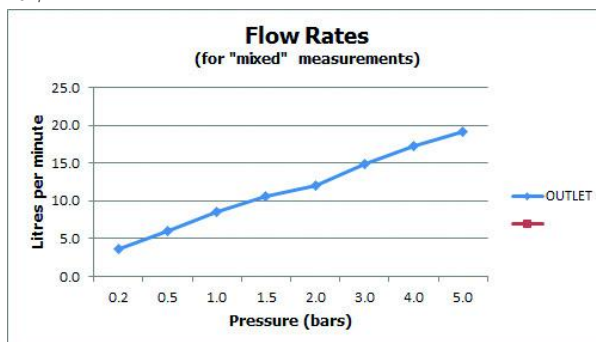

FINISH:

Chrome

FLOW REGULATOR:

FR-100/5-PLA

MINIMUM OPERATING PRESSURE:

1.0 bar MP

FLOW RATE AT 3.0 BAR FLOW PRESSURE:

15 l/min