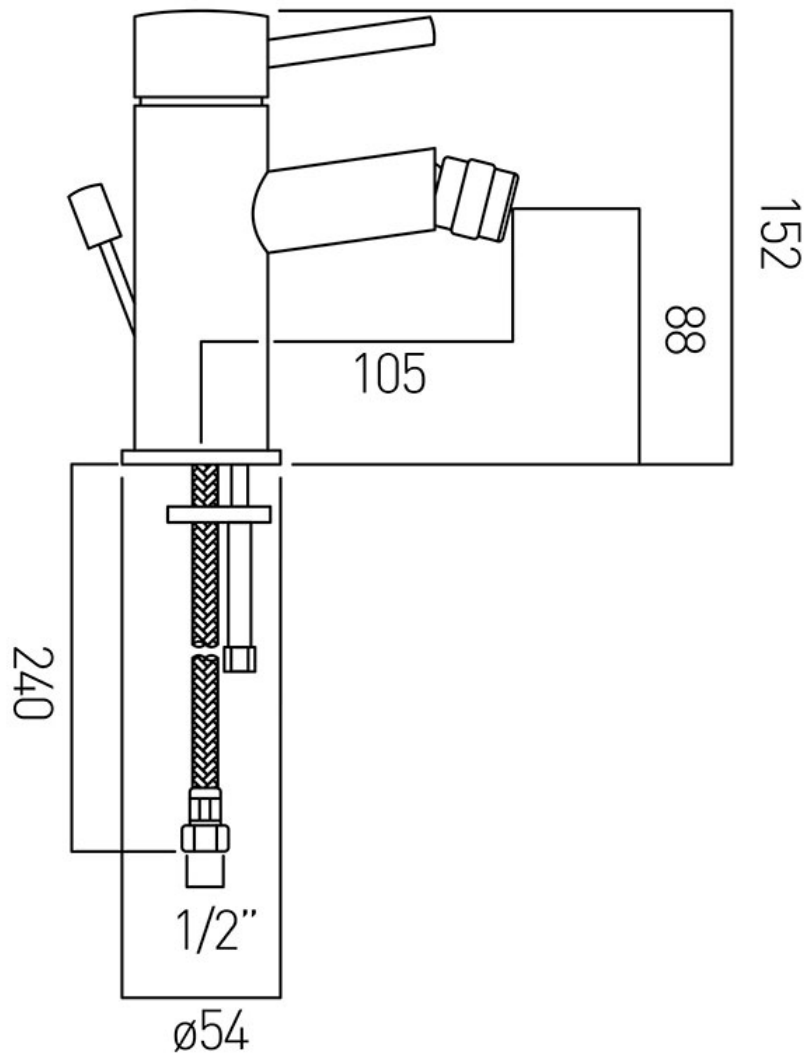

TECHNICAL DRAWING

COLLECTION: ZOO

PRODUCT CODE: ZOO-110-C/P

tel: 01934 744466
email: sales@vado.com
www.vado.com

where inspiration flows
taps | showering | accessories