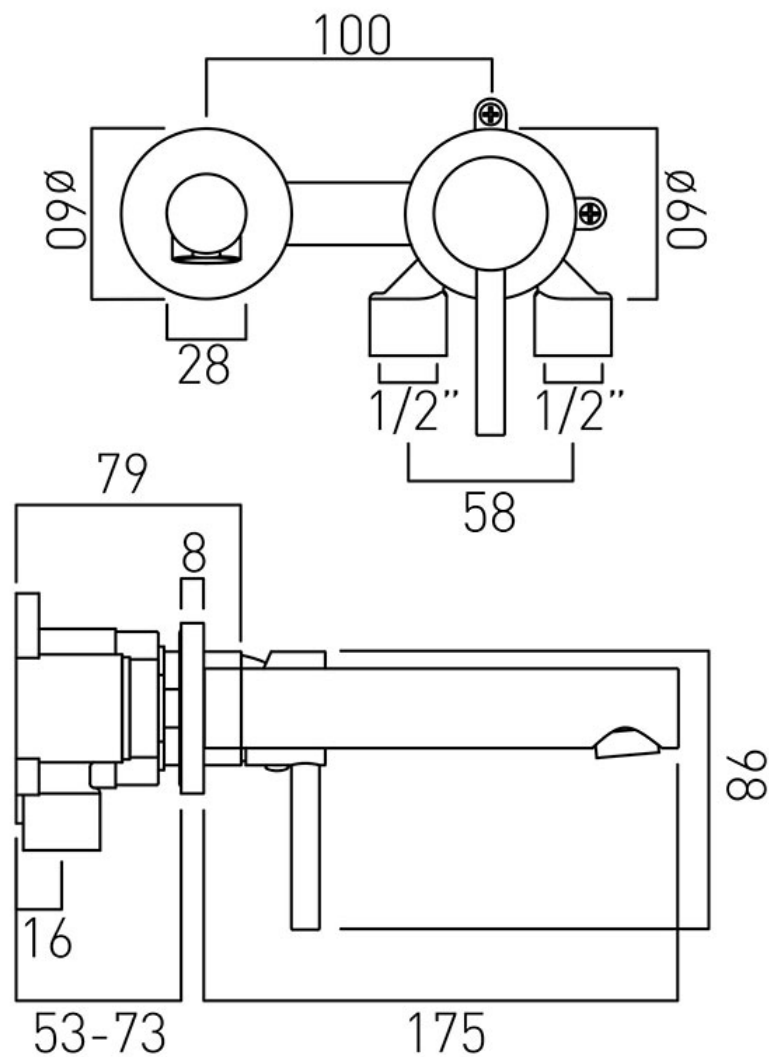

SPECIFICATION SHEET

COLLECTION: ZOO

PRODUCT CODE: ZOO-109S/A-C/P

DESCRIPTION:

2 hole basin mixer
single lever
wall mounted
with water flow aerator
ceramic cartridge CAR-K35B
2 x 1/2" inlets
1 x 1/2" outlet
min-max wall mount 53-73mm
minimum operating pressure 0.2 bar LP

FINISH:

Chrome

FLOW REGULATOR:

FR-100/5-PLA

MINIMUM OPERATING PRESSURE:

0.2 bar LP

tel: 01934 744466
email: sales@vado.com
www.vado.com

where inspiration flows
taps | showering | accessories

TECHNICAL DRAWING

COLLECTION: Z00

PRODUCT CODE: Z00-109S/A-C/P

tel: 01934 744466
email: sales@vado.com
www.vado.com

where inspiration flows
taps | showering | accessories