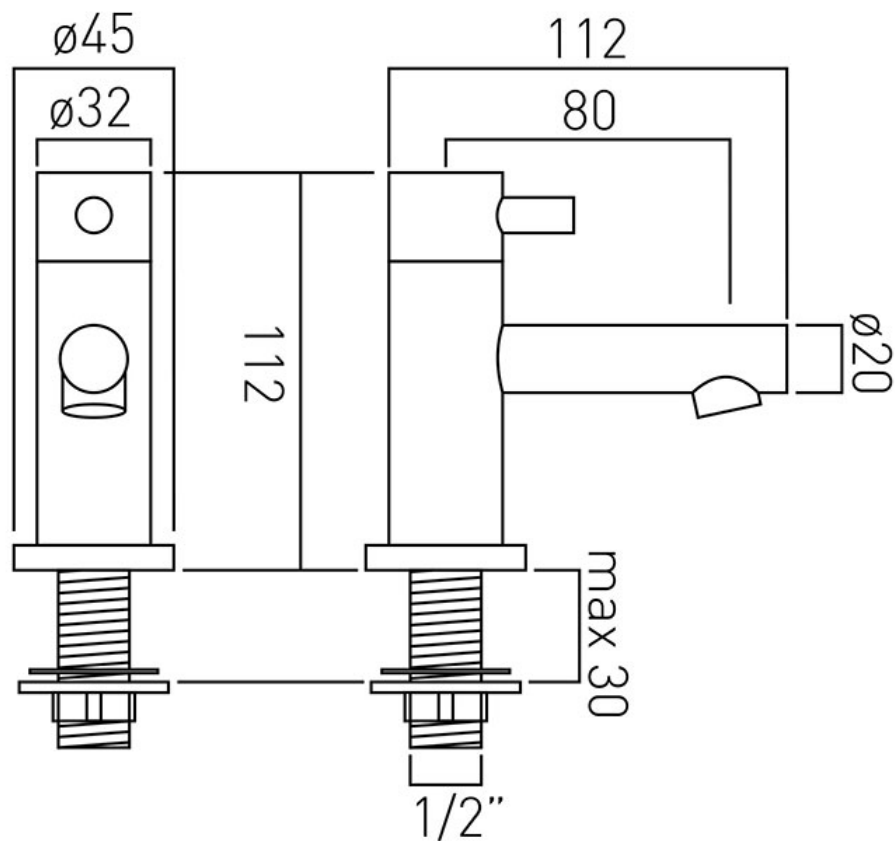

## DESCRIPTION:

basin pillar taps  
deck mounted  
with water flow straightener  
cold ceramic cartridge ZOO-106/VALVE/CL-1/2  
hot ceramic cartridge ZOO-106/VALVE/HT-1/2  
1/2" x 50mm fitted tail connections  
deck mount drill hole diameter 22mm  
minimum operating pressure 0.2 bar LP

## FLOW RATE AT 3.0 BAR FLOW PRESSURE:

14 l/min

tel: 01934 744466  
email: [sales@vado.com](mailto:sales@vado.com)  
[www.vado.com](http://www.vado.com)

**where inspiration flows**  
taps | showering | accessories

# TECHNICAL DRAWING

**COLLECTION:** Z00

**PRODUCT CODE:** Z00-106-C/P

tel: 01934 744466  
email: sales@vado.com  
www.vado.com

**where inspiration flows**  
taps | showering | accessories