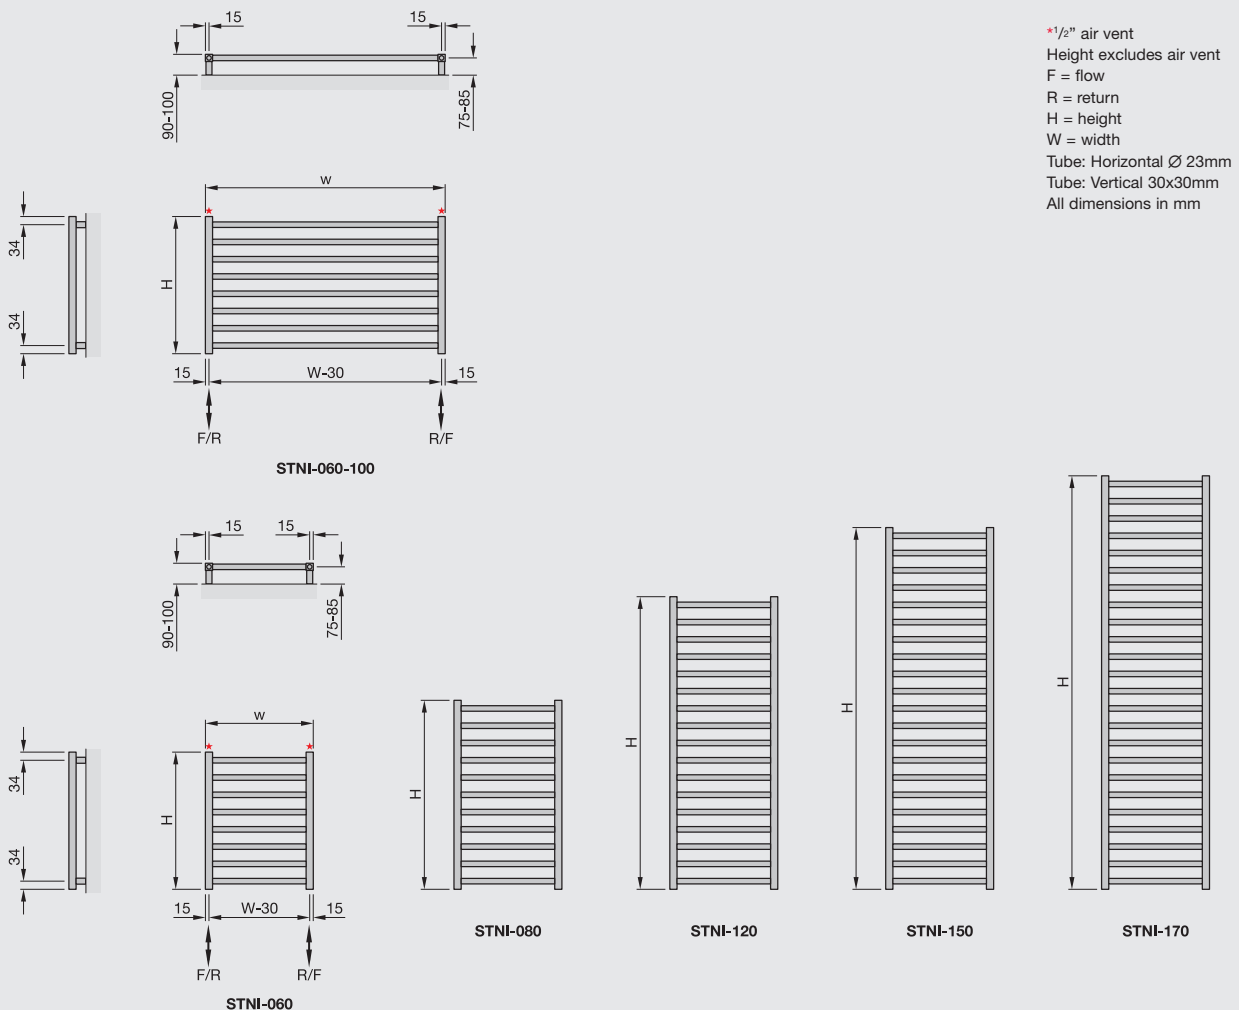

Dual Energy: Self Fit - Additional cost to Central Heating model prices see page 138 for details

Colour finish: Standard colours from the Zehnder colour chart. No charge for colour option. Delivery of colour finish and non-stock products: 21 working days.

For full compliant technical specifications, refer to page 140
To make an approximate conversion from T=50K to T=60K multiply outputs by 1.2