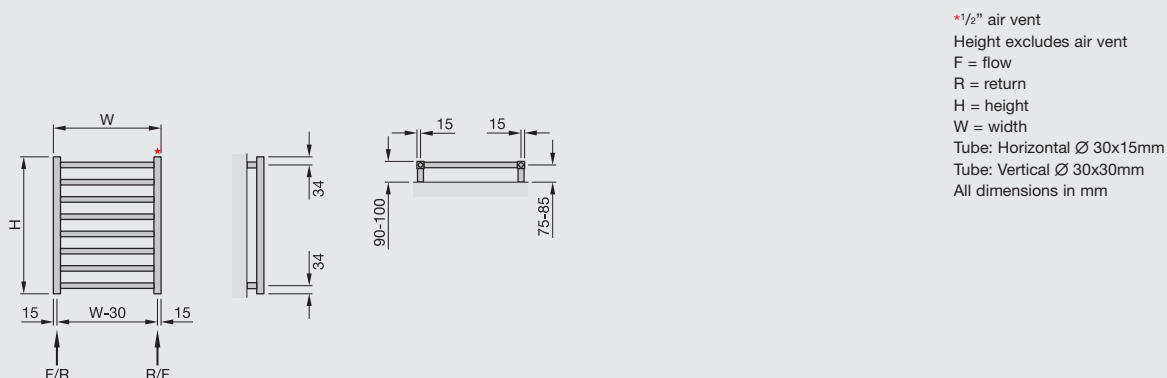

CTR-28	Chrome towel rail. Spans across 6 elements	£112	£134.40
--------	--	------	---------

Contains full length rail and two brackets.

**Suggested valves (to suit pipework from the wall)**

Model		RRP (ex VAT)	RRP (inc 20% VAT)
VAL-SET-2-CR	Contemporary double angled radiator valve set chrome plated	£59	£70.80
VAL-SET-10-CR	Thermostatic double angled valve set chrome plated	£183	£219.60
VAL-SET-11-CR			

See pages 82 to 88 for additional Charleston sizes, technical information and options, and pages 132 -137 for valve options

For full compliant technical specifications, refer to page 140

Central Heating Model STOCK listed in black	Height mm	Width mm	Finish	Output $\Delta T=50K$ Watts/btu All outputs certified to EN 442	Electric Immersion Rating Watts	Weight kg	RRP (ex VAT)	RRP (inc 20% VAT)
<b>Zehnder Stellar Stainless Steel</b>								
STNI-060-045	572	450	s/steel polished	159/541	100	3.3	£235	£282.00
STNI-080-030	788	300	s/steel polished	159/541	100	3.6	£236	£283.20

Projection: 90-100mm

**Colour finish:** Standard colours from the Zehnder colour chart. No charge for colour option. Colour finish and non-stock products delivery: 21 working days

**Suggested valves (to suit pipework from the wall)**

Model		RRP (ex VAT)	RRP (inc 20% VAT)
VAL-SET-6-CR	Square head double angled valve set chrome plated	£210	£252.00

See page 68 for additional Stellar sizes, technical information and options, and pages 132 -137 for valve options