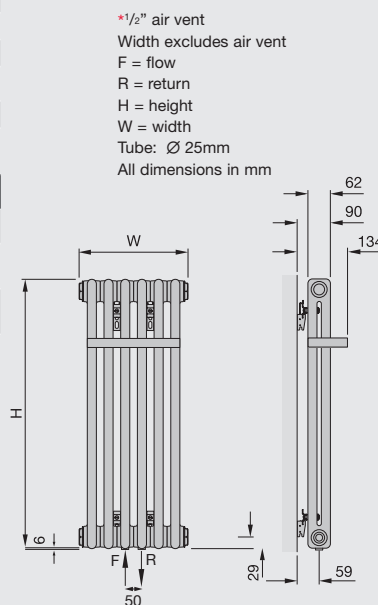

CTR-28	Chrome towel rail. Spans across 6 elements	£112	£134.40
--------	--	------	---------

Contains full length rail and two brackets.

**Suggested valves (to suit pipework from the wall)**

Model		RRP (ex VAT)	RRP (inc 20% VAT)
VAL-SET-2-CR	Contemporary double angled radiator valve set chrome plated	£59	£70.80
VAL-SET-10-CR	Thermostatic double angled valve set chrome plated	£183	£219.60
VAL-SET-11-CR			

See pages 82 to 88 for additional Charleston sizes, technical information and options, and pages 132 -137 for valve options

For full compliant technical specifications, refer to page 140

Central Heating Model STOCK listed in black	Height mm	Width mm	Finish	Output $\Delta T=50K$ Watts/btu All outputs certified to EN 442	Electric Immersion Rating Watts	Weight kg	RRP (ex VAT)	RRP (inc 20% VAT)
<b>Zehnder Stellar Stainless Steel</b>								
STNI-060-045	572	450	s/steel polished	159/541	100	3.3	£235	£282.00
STNI-080-030	788	300	s/steel polished	159/541	100	3.6	£236	£283.20

Projection: 90-100mm

**Colour finish:** Standard colours from the Zehnder colour chart. No charge for colour option. Colour finish and non-stock products delivery: 21 working days

**Suggested valves (to suit pipework from the wall)**

Model		RRP (ex VAT)	RRP (inc 20% VAT)
VAL-SET-6-CR	Square head double angled valve set chrome plated	£210	£252.00

See page 68 for additional Stellar sizes, technical information and options, and pages 132 -137 for valve options