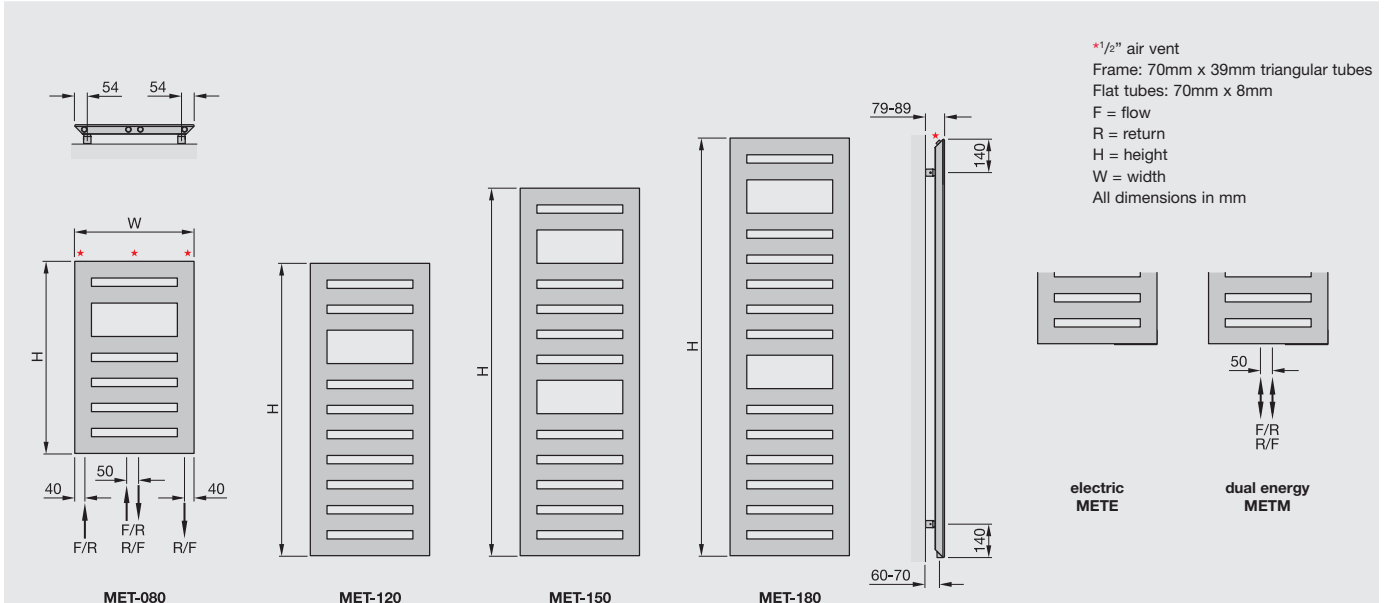

Electric Heating Model	Height mm	Width mm	Finish	Radio Frequency Remote Programmer IPX4-IK09 (suitable for Zone 1 bath, Zone 2 shower) Electric Rating (Watts)	Weight kg	RRP (ex VAT)	RRP (inc 20% VAT)
Zehnder Metropolitan Spa Electric							
METE-080-040/GF	805	400	white	300	9.4	£656	£787.20
METE-120-040/GF	1225	400	white	500	13.8	£720	£864.00
METE-120-050/GF	1225	500	white	500	16.0	£732	£878.40
METE-120-060/GF	1225	600	white	600	18.3	£755	£906.00
METE-150-050/GF	1540	500	white	600	18.5	£820	£984.00
METE-150-060/GF	1540	600	white	750	21.1	£843	£1,011.60
METE-180-050/GF	1750	500	white	750	22.4	£876	£1,051.20

Accessories			
Model		RRP (ex VAT)	RRP (inc 20% VAT)
468038	Towel-bar for 400 mm width radiator, chrome plated	£98	£117.60
468048	Towel-bar for 500 mm width radiator, chrome plated	£100	£120.00
468058	Towel-bar for 600 mm width radiator, two fixing points, chrome plated	£103	£123.60
480438	Set of hooks (2 pcs.), to clip on, chrome plated	£44	£52.80

Colour finish: Standard colours from the Zehnder colour chart including matt white finish: white RAL 9016 + 25%. Colour finish and non-stock products delivery: 20 working days.

For full **CE** compliant technical specifications, refer to page 140
To make an approximate conversion from T=50K to T=60K multiply outputs by 1.2