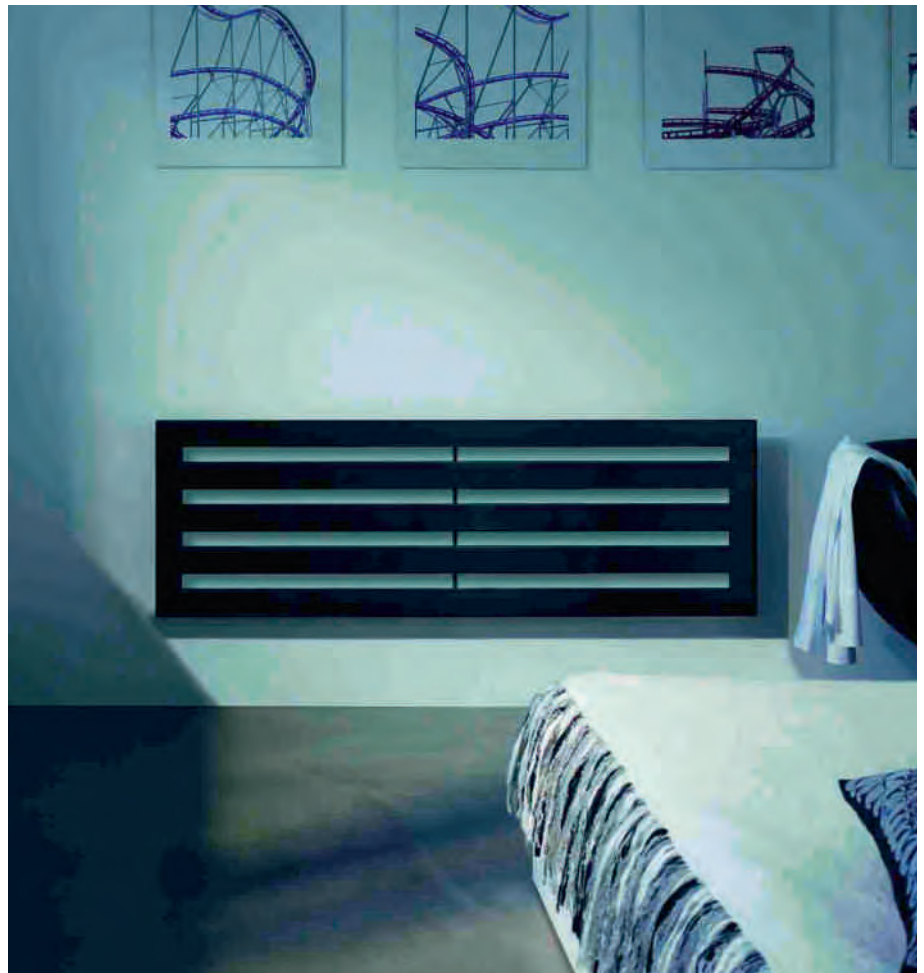

Zehnder Metropolitan

The Zehnder Metropolitan has clean lines and a contemporary, modern appeal. The Metropolitan is available in both landscape and portrait formats, with an optional bar as a useful yet attractive accessory.

Metropolitan Hook Chrome

MEH-050-160 VOLCANIC

MEH-150-050 GOLD LOOK