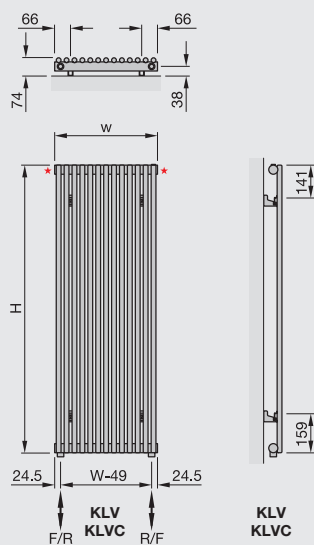

KLEO VERTICAL

Central Heating Model STOCK listed in black	Height mm	Width mm	Number of tubes	Finish	Output $\Delta T=50K$ Watts/btu All outputs certified to EN 442	Pipe centres	Weight kg	RRP (ex VAT)	RRP (inc 20% VAT)
 Zehnder Kleo vertical single panel									
KLV-180-030	1800	299	9	white	632/2156	248	10.3	£210	£252.00
KLV-180-040	1800	398	12	white	842/2874	347	13.7	£257	£308.40
KLV-180-050	1800	497	15	white	1053/3593	446	17.0	£304	£364.80
KLV-180-060	1800	596	18	white	1260/4320	545	21.6	£351	£421.20
KLVC-180-030	1800	299	9	chrome	448/1529	248	10.3	£391	£469.20
KLVC-180-040	1800	398	12	chrome	597/2040	347	13.7	£477	£572.40
KLVC-180-050	1800	497	15	chrome	747/2549	446	17.0	£565	£678.00
KLVC-180-060	1800	596	18	chrome	896/3057	545	21.6	£652	£782.40

The KLV can also be installed horizontally with TBSE connections on either side.

 **Colour finish:** Standard colours from the Zehnder colour chart including matt white finish: white RAL 9016 + 25%. Colour finish and non-stock products delivery: 20 working days.

*1/8" air vent
Width excludes air vent
F = flow
R = return
H = height
W = width
Tube: Horizontal \varnothing 38mm
Tube: Vertical \varnothing 20mm
All dimensions in mm

For full  compliant technical specifications, refer to page 140
To make an approximate conversion from T=50K to T=60K multiply outputs by 1.2