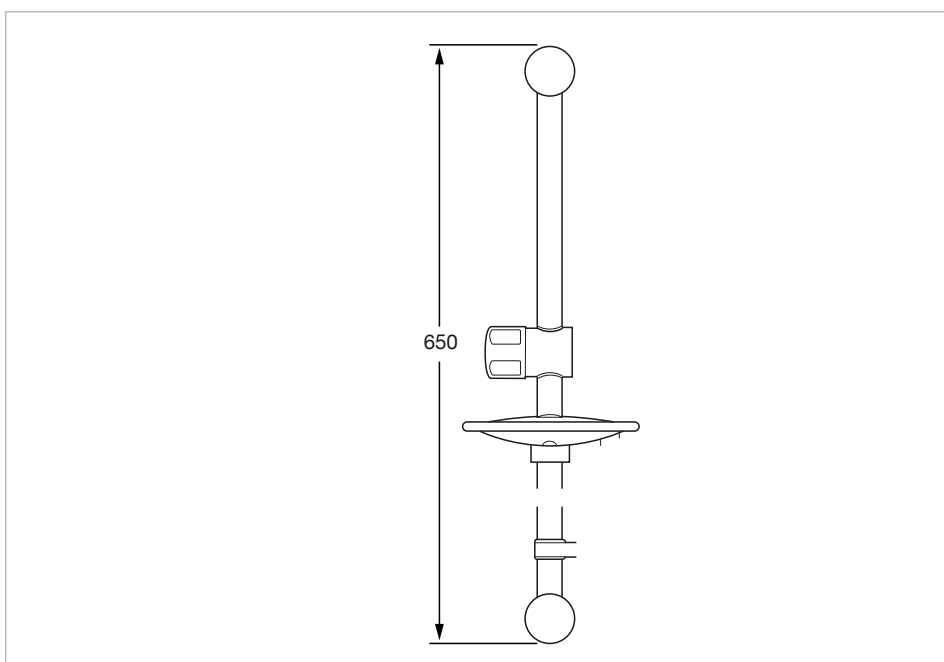

Technical drawings

Stylised, slim-line and avant-garde forms imbue the bathroom with a touch of distinction and class. This collection is the design response for urban and cosmopolitan interiors through slender and refined strokes.