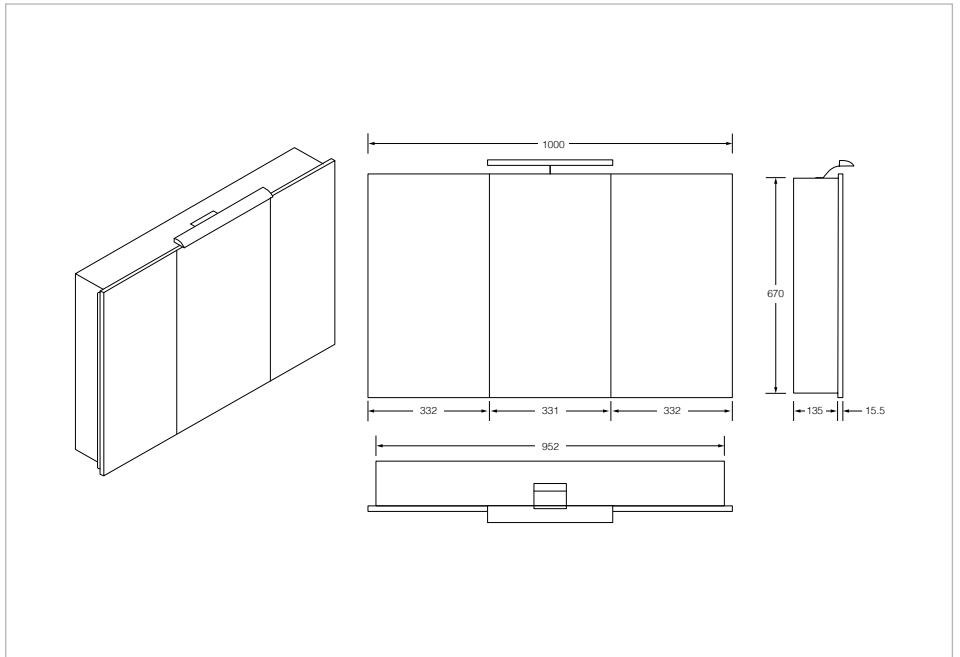

**Mirror cabinet (complete with special "Hang 'N' Lock" fixing brackets for quick and easy mounting)**

Adjustable shelves  
 Door type: Hinged  
 Internal shelves: 2  
 Material: Aluminium  
 Number of doors: 3

**Dimensions**

Length: 1000 mm.  
 Width: 155 mm.  
 Height: 700 mm.

**Technical drawings**

A range of aluminum mirrored cabinets available in two variants, Sol and Sol Premium. Sol mirrored cabinets feature external lighting, shaver socket and adjustable shelves. Sol Premium cabinets feature all of the same functions as the standard cabinets with the addition of an internal light and integrated demister pads.