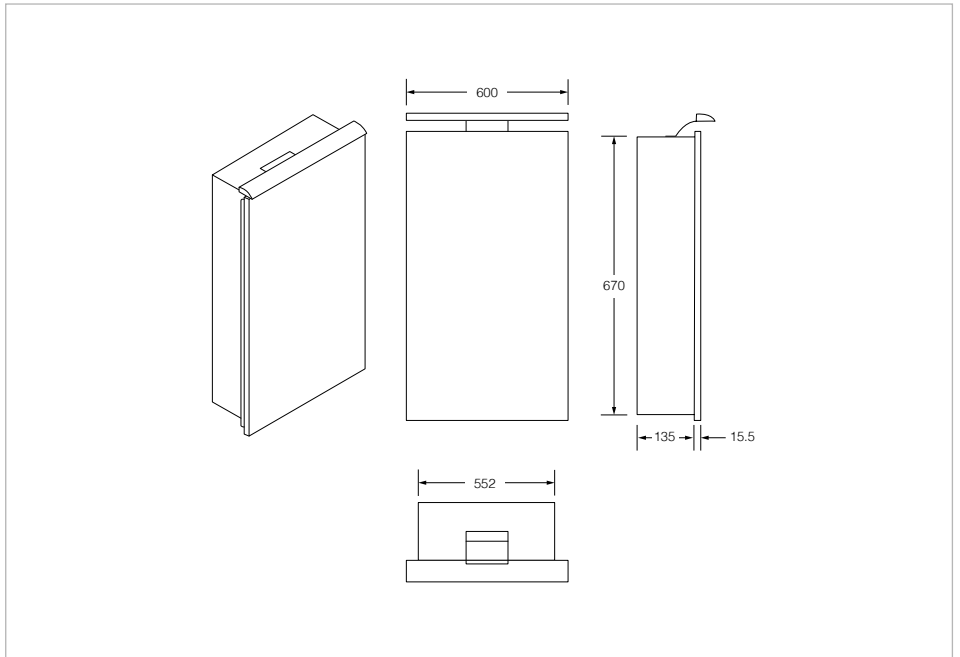

**Mirror cabinet (complete with special "Hang 'N' Lock" fixing brackets for quick and easy mounting)**

Adjustable shelves  
 Door type: Hinged  
 Internal shelves: 2  
 Material: Aluminium  
 Number of doors: 1

**Dimensions**

Length: 400 mm.  
 Width: 155 mm.  
 Height: 700 mm.

**Technical drawings**

A range of aluminum mirrored cabinets available in two variants, Sol and Sol Premium. Sol mirrored cabinets feature external lighting, shaver socket and adjustable shelves. Sol Premium cabinets feature all of the same functions as the standard cabinets with the addition of an internal light and integrated demister pads.