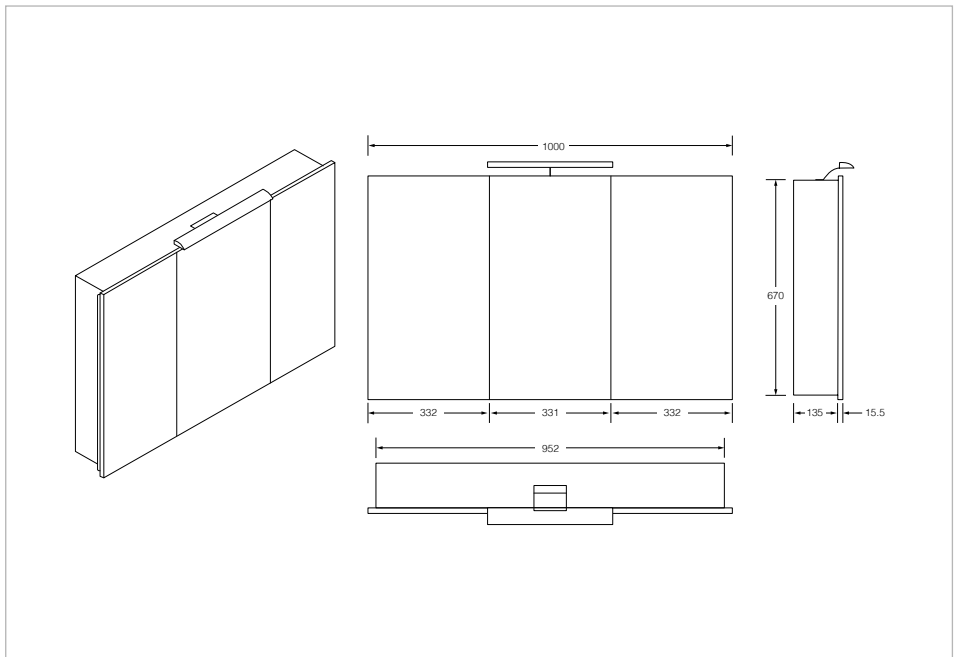

PREMIUM - Mirror cabinet (complete with special "Hang 'N' Lock" fixing brackets for quick and easy mounting)

Adjustable shelves
 Door type: Hinged
 Internal light(s)
 Internal shelves: 2
 Material: Aluminium
 Number of doors: 3

Dimensions

Length: 1000 mm.
 Width: 155 mm.
 Height: 700 mm.

Technical drawings

A range of aluminum mirrored cabinets available in two variants, Sol and Sol Premium. Sol mirrored cabinets feature external lighting, shaver socket and adjustable shelves. Sol Premium cabinets feature all of the same functions as the standard cabinets with the addition of an internal light and integrated demister pads.