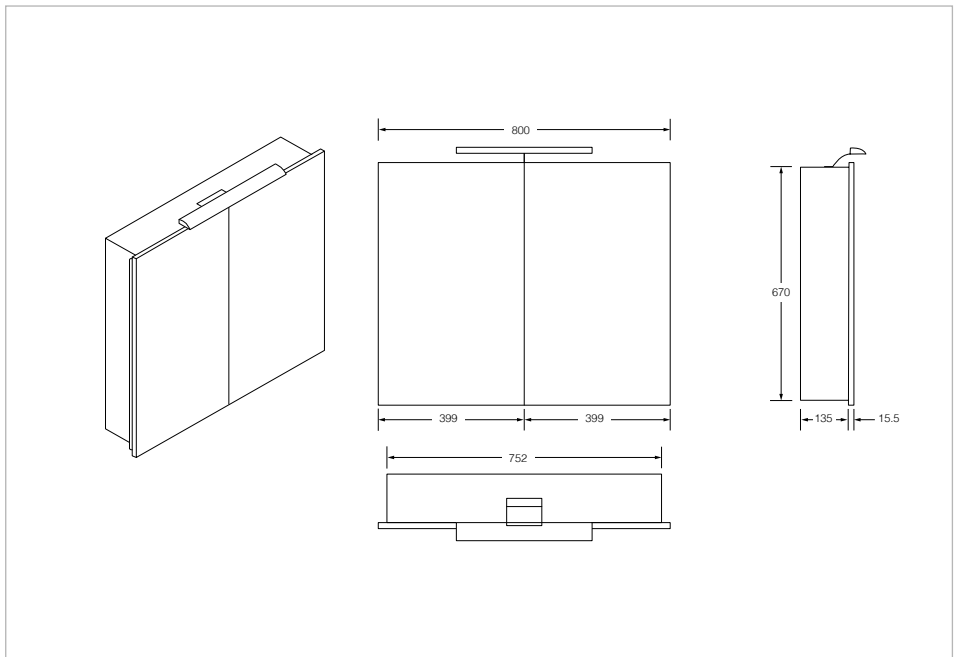

PREMIUM - Mirror cabinet (complete with special "Hang 'N' Lock" fixing brackets for quick and easy mounting)

Adjustable shelves
 Door type: Hinged
 Internal light(s)
 Internal shelves: 2
 Material: Aluminium
 Number of doors: 2

Dimensions

Length: 800 mm.
 Width: 155 mm.
 Height: 700 mm.

Technical drawings

A range of aluminum mirrored cabinets available in two variants, Sol and Sol Premium. Sol mirrored cabinets feature external lighting, shaver socket and adjustable shelves. Sol Premium cabinets feature all of the same functions as the standard cabinets with the addition of an internal light and integrated demister pads.