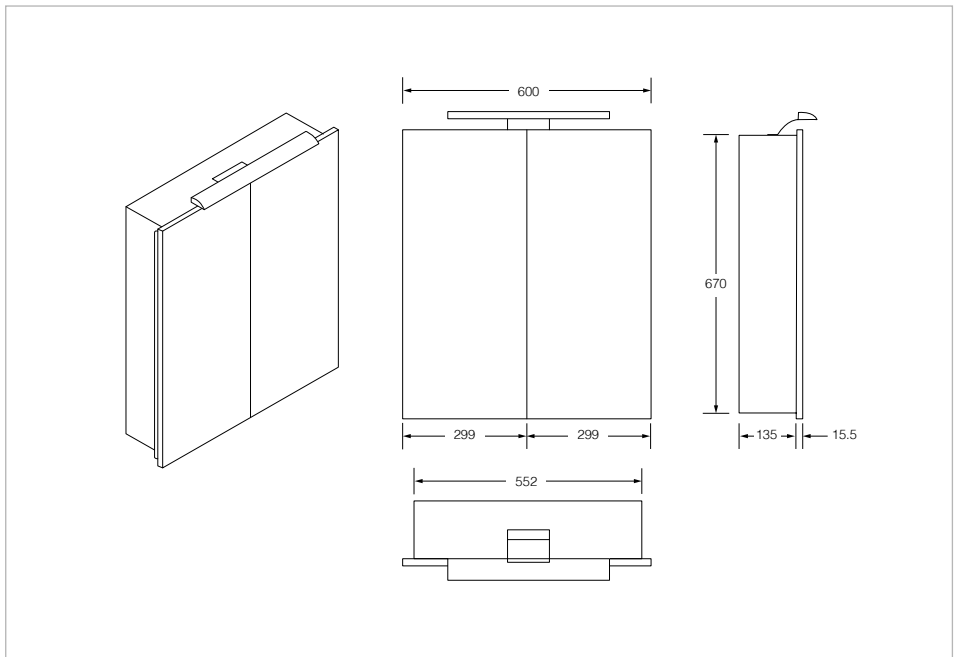

PREMIUM - Mirror cabinet (complete with special "Hang 'N" fixing brackets for quick and easy mounting)

Adjustable shelves
 Door type: Hinged
 Internal light(s)
 Internal shelves: 2
 Material: Aluminium
 Number of doors: 2

Dimensions

Length: 600 mm.
 Width: 155 mm.
 Height: 700 mm.

Technical drawings

A range of aluminum mirrored cabinets available in two variants, Sol and Sol Premium. Sol mirrored cabinets feature external lighting, shaver socket and adjustable shelves. Sol Premium cabinets feature all of the same functions as the standard cabinets with the addition of an internal light and integrated demister pads.