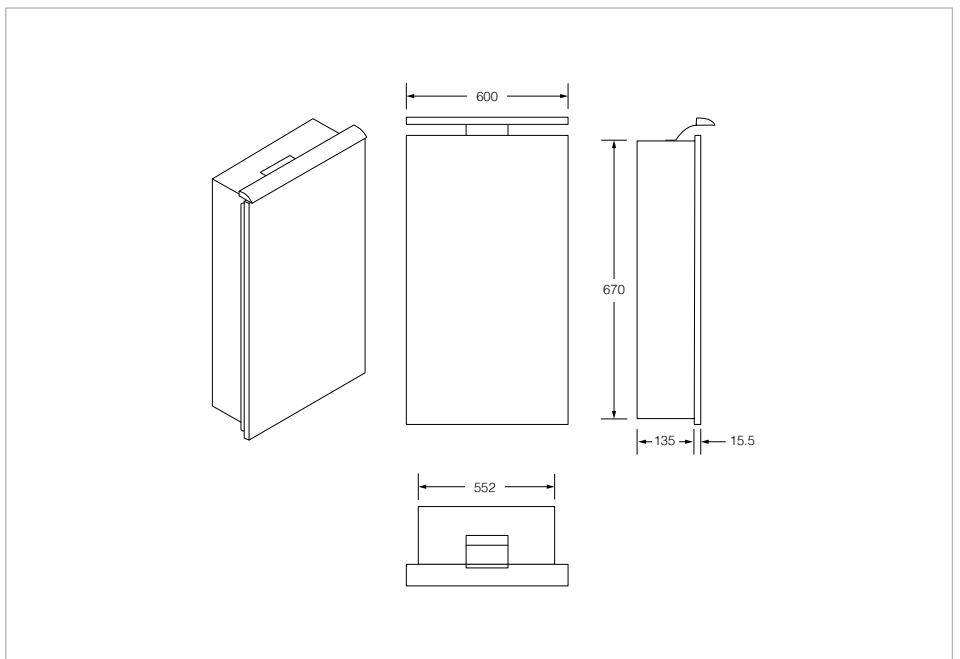

PREMIUM - Mirror cabinet (complete with special "Hang 'N' Lock" fixing brackets for quick and easy mounting)

Adjustable shelves
 Door type: Hinged
 Internal light(s)
 Internal shelves: 2
 Material: Aluminium
 Number of doors: 1

Dimensions

Length: 400 mm.
 Width: 155 mm.
 Height: 700 mm.

Technical drawings

A range of aluminum mirrored cabinets available in two variants, Sol and Sol Premium. Sol mirrored cabinets feature external lighting, shaver socket and adjustable shelves. Sol Premium cabinets feature all of the same functions as the standard cabinets with the addition of an internal light and integrated demister pads.