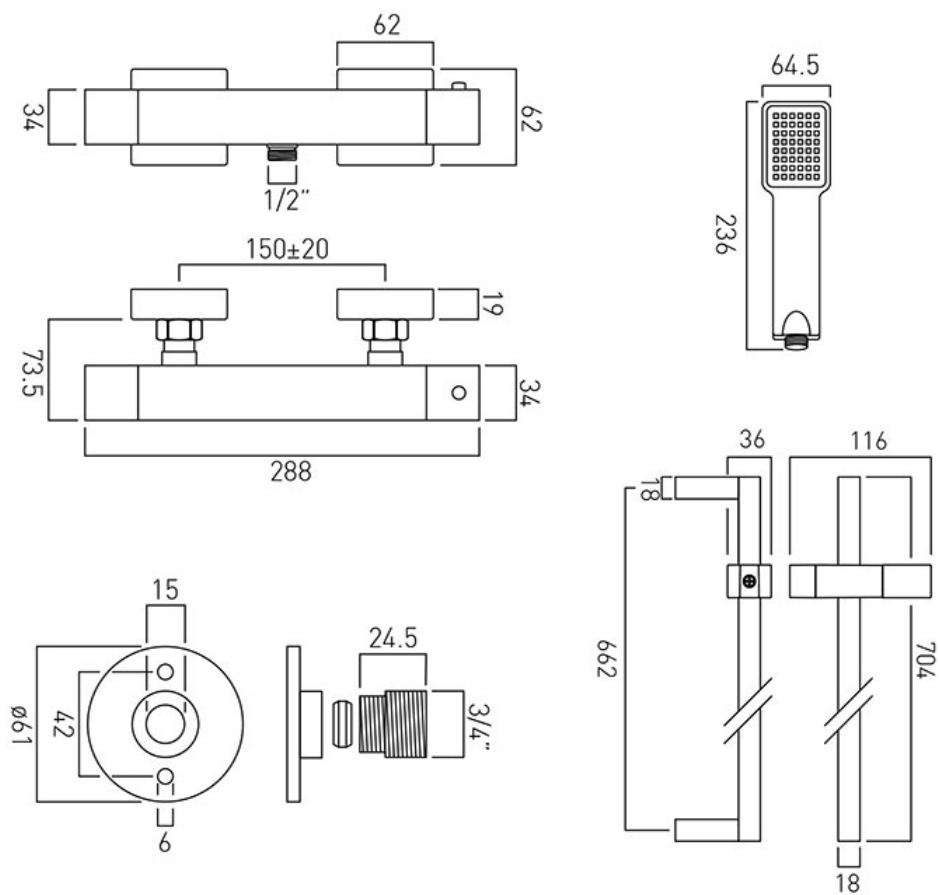

# TECHNICAL DRAWING

COLLECTION: Té

PRODUCT CODE: WG-TEBOX149/B-1/2-CP

tel: 01934 744466  
email: sales@vado.com  
www.vado.com

**where inspiration flows**  
taps | showering | accessories