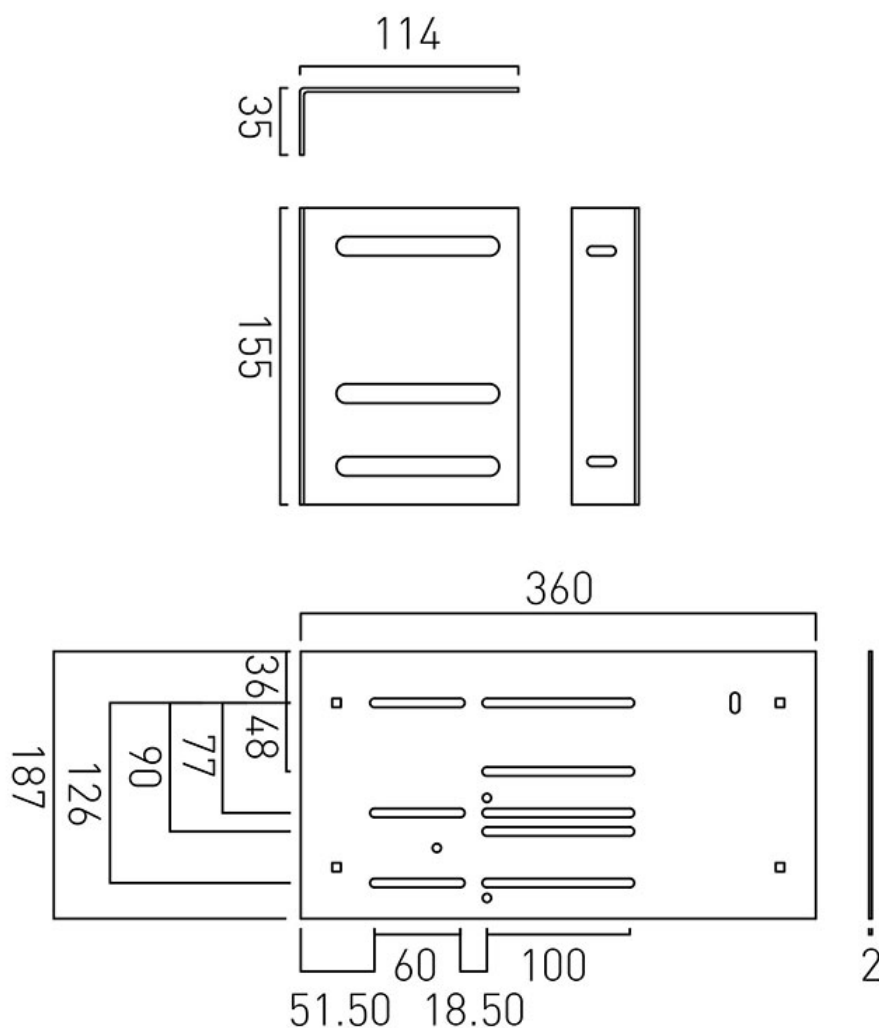

TECHNICAL DRAWING

COLLECTION:

PRODUCT CODE: WG-STUDFAST-C-S/S

tel: 01934 744466
email: sales@vado.com
www.vado.com

where inspiration flows
taps | showering | accessories