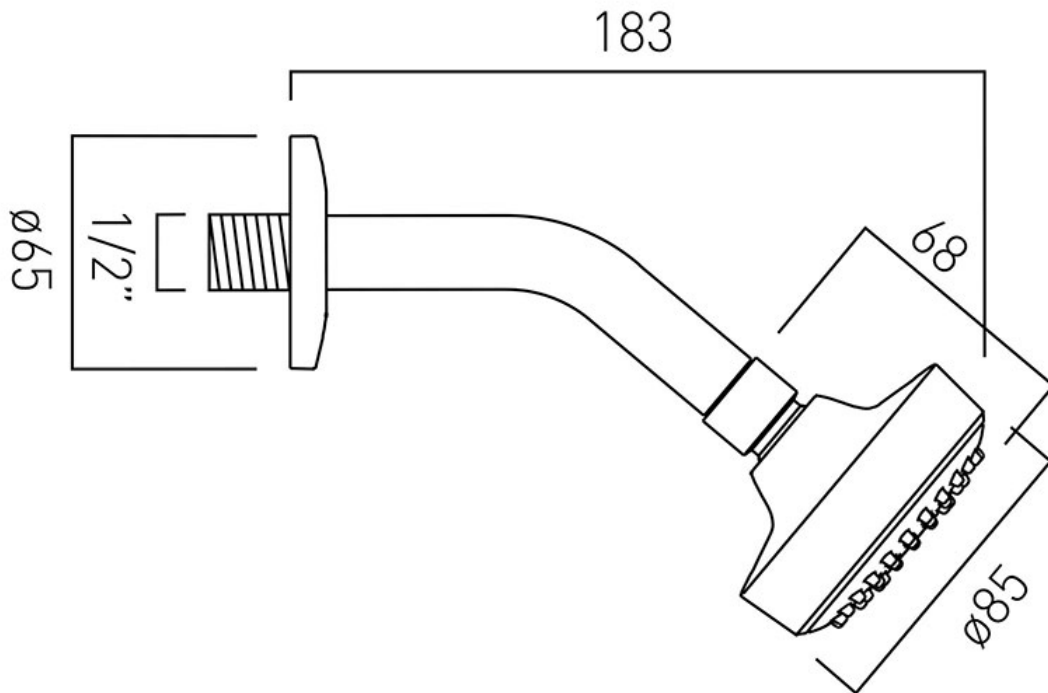

TECHNICAL DRAWING

COLLECTION:

PRODUCT CODE: WG-SFKIT2-C/P

tel: 01934 744466
email: sales@vado.com
www.vado.com

where inspiration flows
taps | showering | accessories