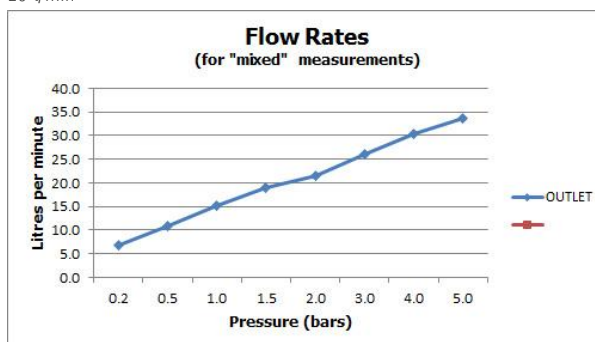

SPECIFICATION SHEET

COLLECTION:

PRODUCT CODE: WG-SATURN2-C/P

DESCRIPTION:

saturn single function fixed disc shower head
254mm (10")
minimum operating pressure 0.2 bar LP

FINISH:

Chrome

FLOW REGULATOR:

FR-SHOWER/9-C/P

MINIMUM OPERATING PRESSURE:

0.2 bar LP

FLOW RATE AT 3.0 BAR FLOW PRESSURE:

26 l/min

tel: 01934 744466
email: sales@vado.com
www.vado.com

where inspiration flows
taps | showering | accessories