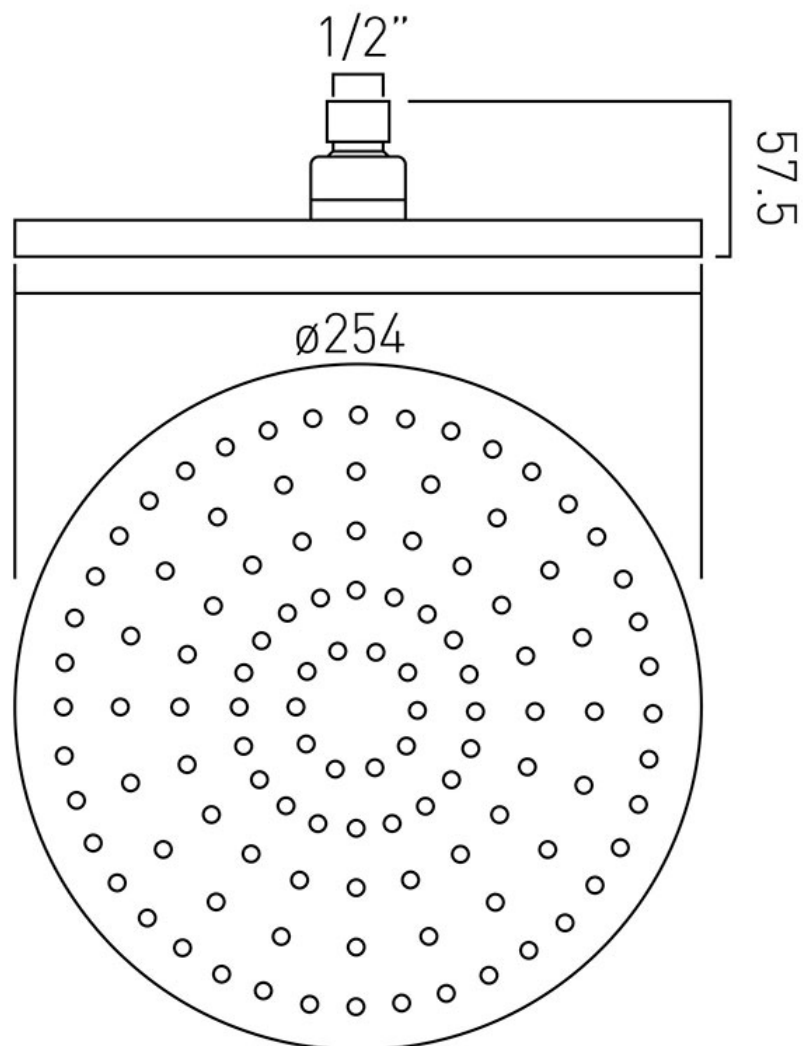

SPECIFICATION SHEET

COLLECTION:

PRODUCT CODE: WG-SATURN2-C/P

DESCRIPTION:

saturn single function fixed disc shower head
254mm (10")
minimum operating pressure 0.2 bar LP

FINISH:

Chrome

FLOW REGULATOR:

FR-SHOWER/9-C/P

MINIMUM OPERATING PRESSURE:

0.2 bar LP

FLOW RATE AT 3.0 BAR FLOW PRESSURE:

26 l/min

tel: 01934 744466
email: sales@vado.com
www.vado.com

where inspiration flows
taps | showering | accessories

TECHNICAL DRAWING

COLLECTION:

PRODUCT CODE: WG-SATURN2-C/P

tel: 01934 744466
email: sales@vado.com
www.vado.com

where inspiration flows
taps | showering | accessories