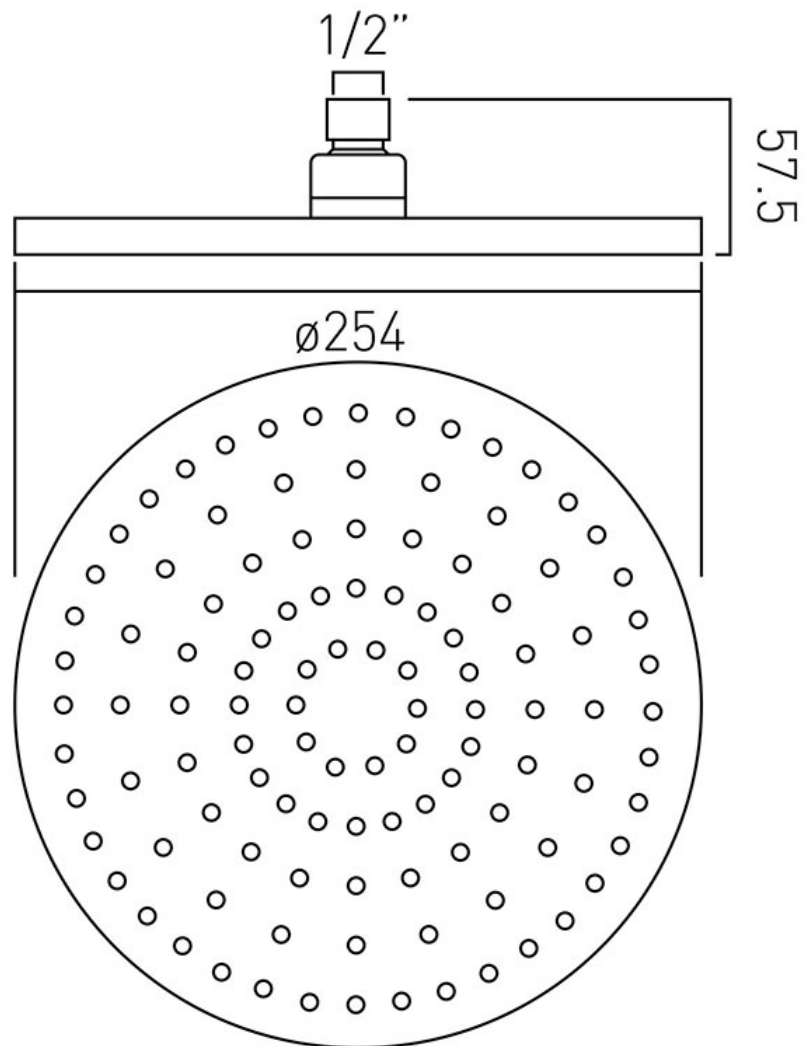

TECHNICAL DRAWING

COLLECTION:

PRODUCT CODE: WG-SATURN2-C/P

tel: 01934 744466
email: sales@vado.com
www.vado.com

where inspiration flows
taps | showering | accessories