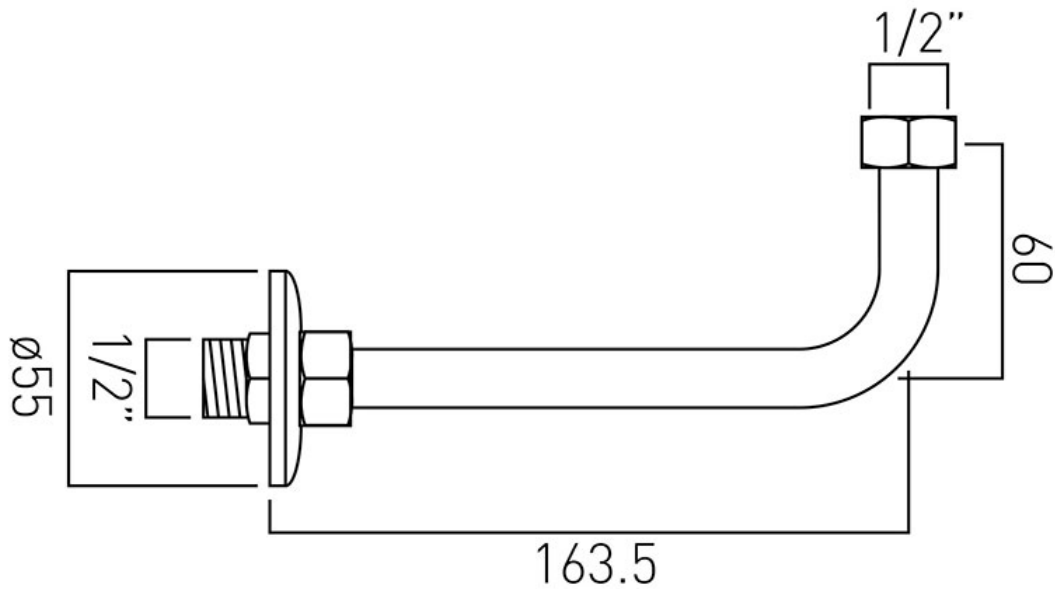

# TECHNICAL DRAWING

**COLLECTION:**

**PRODUCT CODE:** WG-RETURNELBOW-1/2M

tel: 01934 744466  
email: sales@vado.com  
www.vado.com

**where inspiration flows**  
taps | showering | accessories