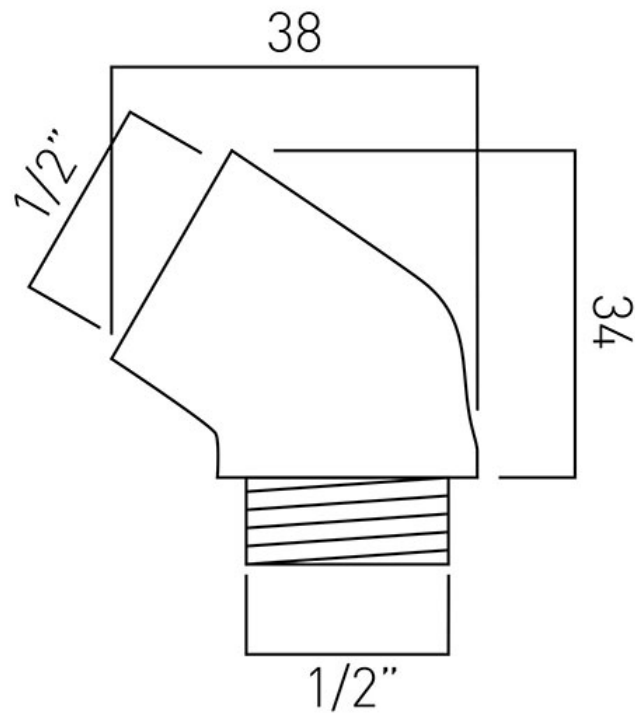

# TECHNICAL DRAWING

**COLLECTION:**

**PRODUCT CODE:** WG-ELBOW/45-C/P

tel: 01934 744466  
email: sales@vado.com  
www.vado.com

**where inspiration flows**  
taps | showering | accessories