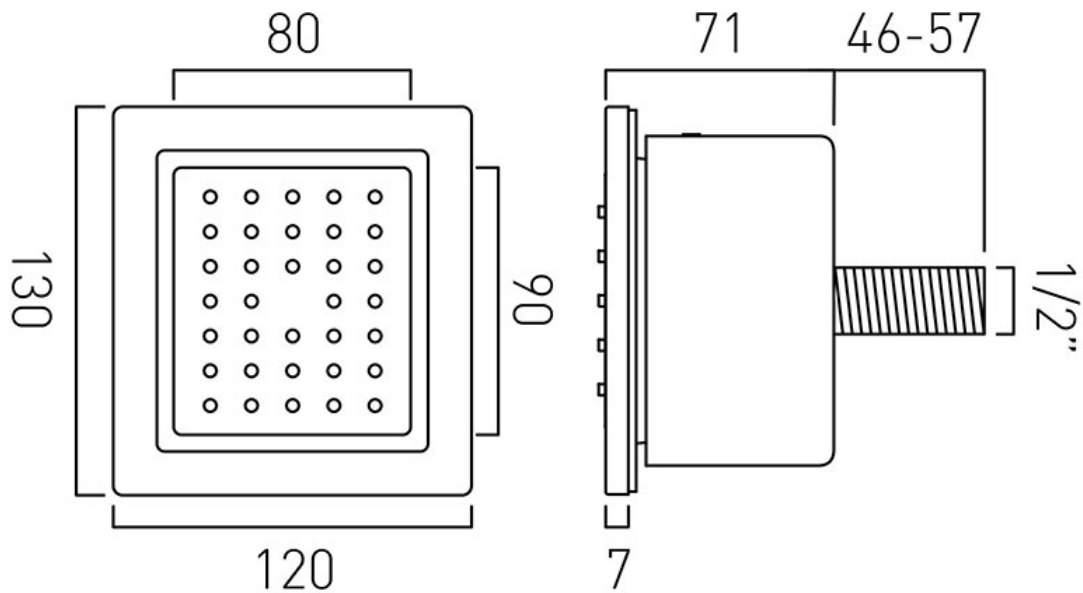

# TECHNICAL DRAWING

**COLLECTION:**

**PRODUCT CODE:** WG-BODYTILE/SQ-C/P

tel: 01934 744466  
email: sales@vado.com  
www.vado.com

**where inspiration flows**  
taps | showering | accessories