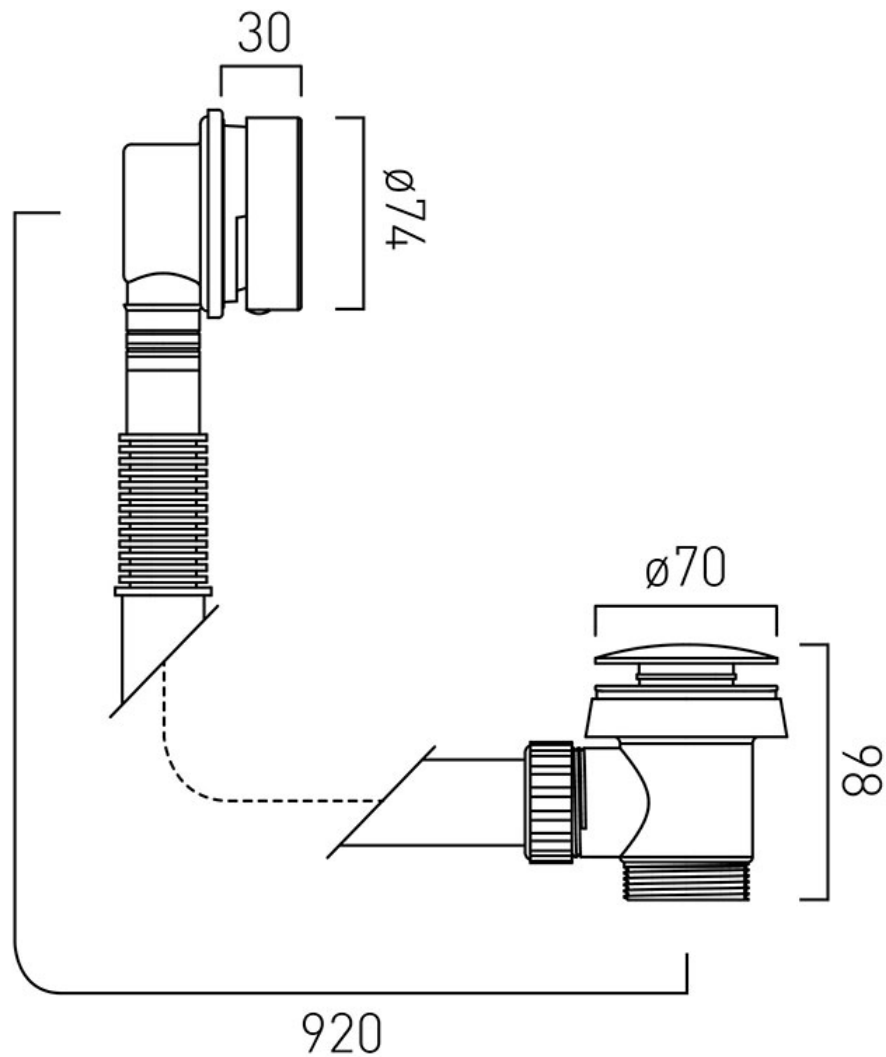

SPECIFICATION SHEET

COLLECTION:

PRODUCT CODE: WG-71389-C/P

DESCRIPTION:

push type bath waste and overflow
1.1/2" x 10mm threaded outlet connection
min-max overflow bath thickness 1mm-14mm

FINISH:

Chrome

tel: 01934 744466
email: sales@vado.com
www.vado.com

where inspiration flows
taps | showering | accessories

TECHNICAL DRAWING

COLLECTION:

PRODUCT CODE: WG-71389-C/P

tel: 01934 744466
email: sales@vado.com
www.vado.com

where inspiration flows
taps | showering | accessories