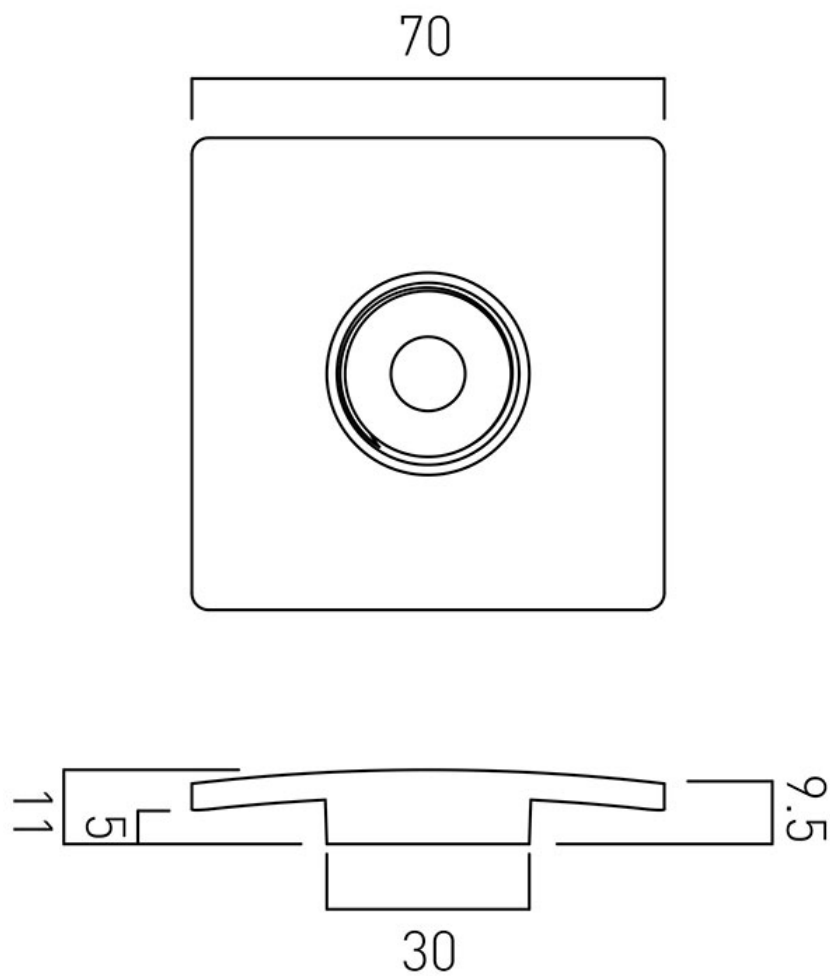


SPECIFICATION SHEET

COLLECTION:

PRODUCT CODE: WG-395-CAP/SQ-C/P

DESCRIPTION:

square chrome screw on top to suit WG-395-C/P
universal basin waste

FINISH:

Chrome

tel: 01934 744466
email: sales@vado.com
www.vado.com

where inspiration flows
taps | showering | accessories

TECHNICAL DRAWING

COLLECTION:

PRODUCT CODE: WG-395-CAP/SQ-C/P

tel: 01934 744466
email: sales@vado.com
www.vado.com

where inspiration flows
taps | showering | accessories