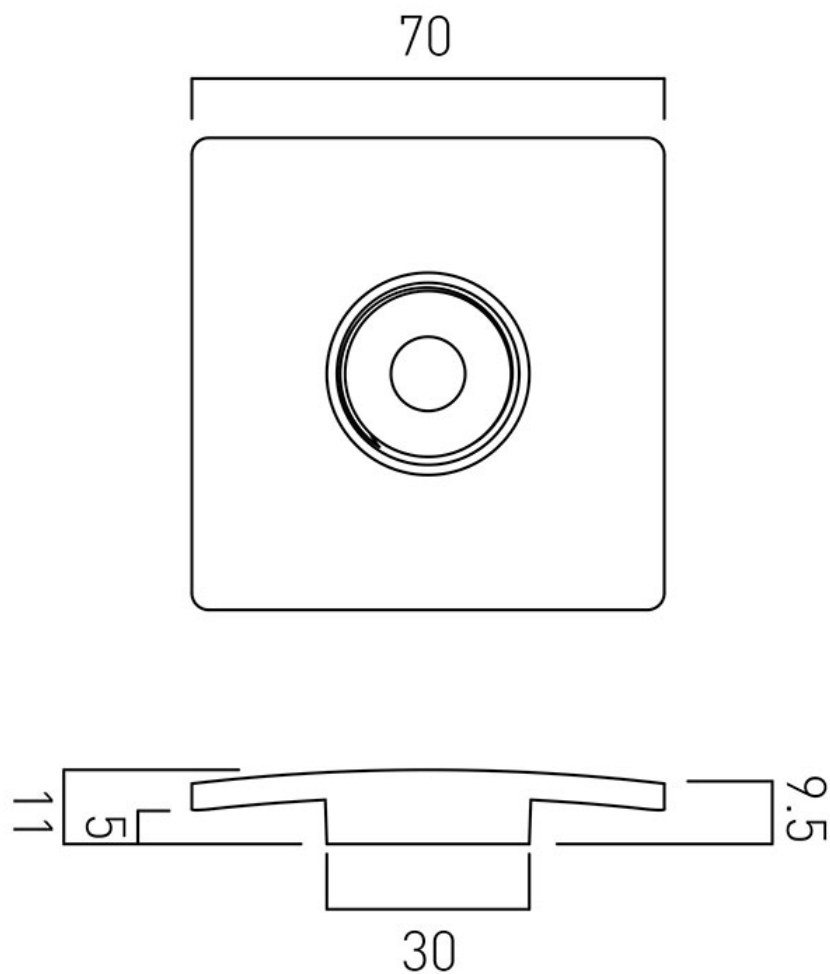

TECHNICAL DRAWING

COLLECTION:

PRODUCT CODE: WG-395-CAP/SQ-C/P

tel: 01934 744466
email: sales@vado.com
www.vado.com

where inspiration flows
taps | showering | accessories