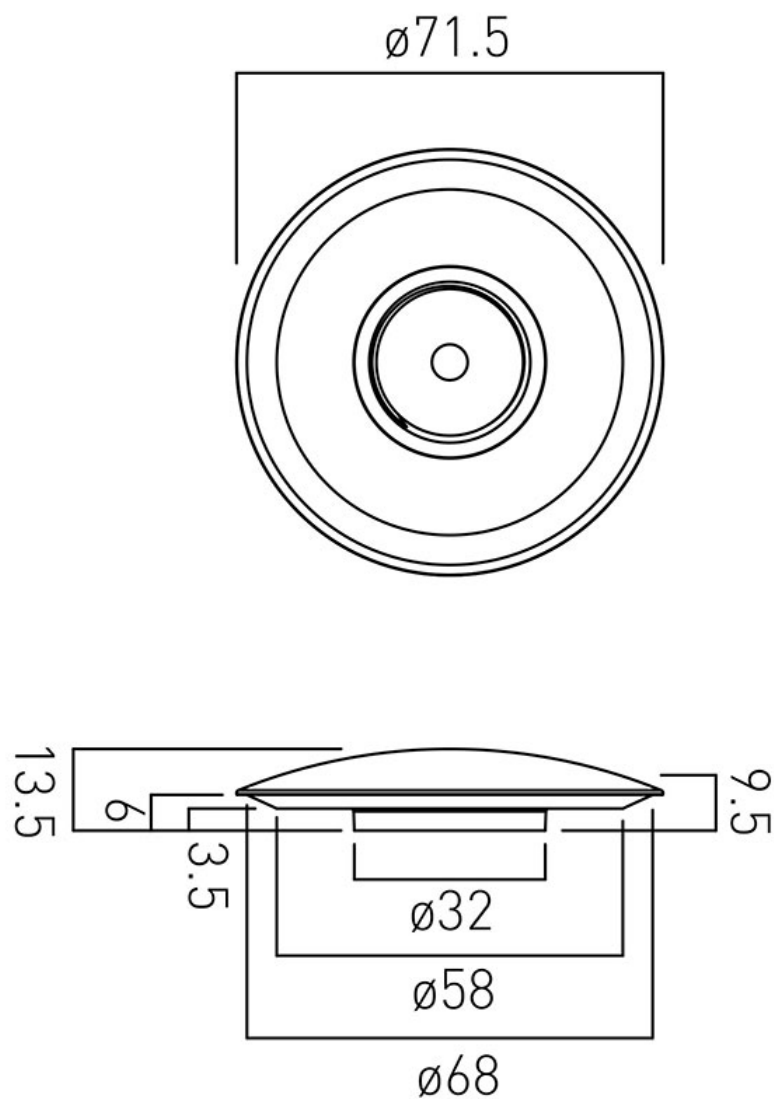


SPECIFICATION SHEET

COLLECTION:

PRODUCT CODE: WG-395-CAP/RO-WHT

DESCRIPTION:

round white ceramic screw on top to suit WG-395-C/P
universal basin waste

FINISH:

White

tel: 01934 744466
email: sales@vado.com
www.vado.com

where inspiration flows
taps | showering | accessories

TECHNICAL DRAWING

COLLECTION:

PRODUCT CODE: WG-395-CAP/RO-WHT

tel: 01934 744466
email: sales@vado.com
www.vado.com

where inspiration flows
taps | showering | accessories