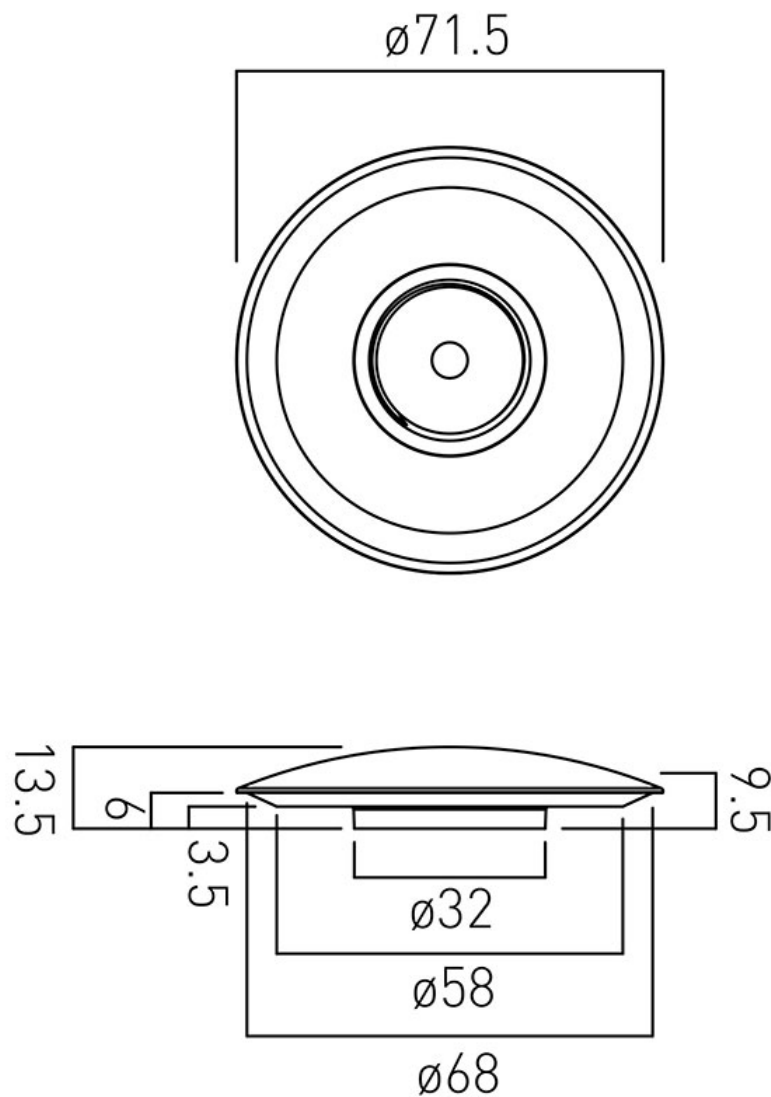

TECHNICAL DRAWING

COLLECTION:

PRODUCT CODE: WG-395-CAP/RO-WHT

tel: 01934 744466
email: sales@vado.com
www.vado.com

where inspiration flows
taps | showering | accessories